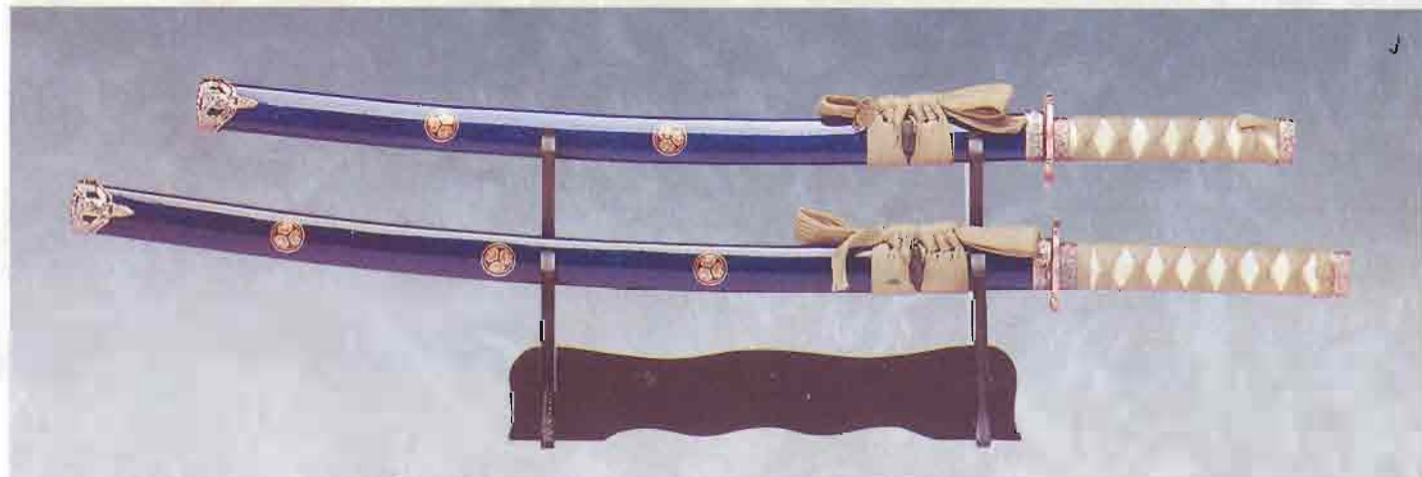

31478 \$149.95

J

K

K • DRAGON HANDLE SWORD Chinese dragon handled dagger is crafted from tough stainless steel and mounted on a mahogany-stained wood wall plaque. Dazzling! For decorative purposes only. 27" x 1 1/2" x 9" high. Blade 16 1/2" x 1/2" high. **35314 \$49.95**