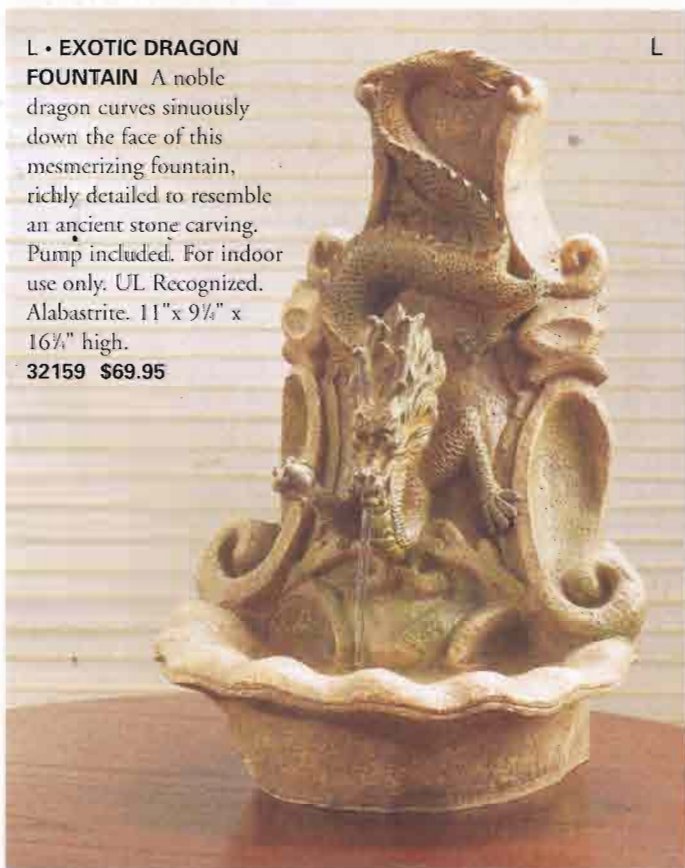

K

L • EXOTIC DRAGON FOUNTAIN A noble dragon curves sinuously down the face of this mesmerizing fountain, richly detailed to resemble an ancient stone carving. Pump included. For indoor use only. UL Recognized. Alabastrite. 11" x 9 1/2" x 16 1/2" high. **32159 $69.95**

L