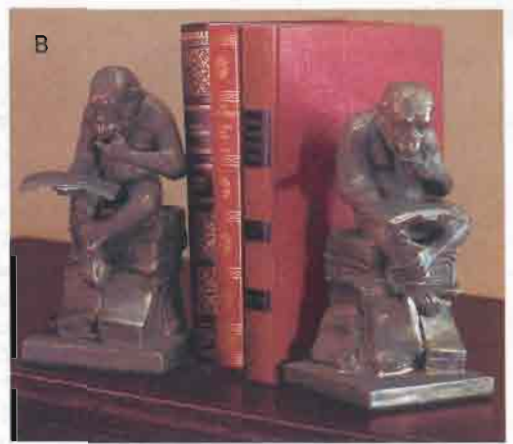

A

B

C

D

A • BRIDGE OF HOPE SCULPTURE

A chain of enchanting elephants crosses the Bridge of Hope and Prosperity, showing that goals are more easily reached when everyone pulls together. Alabastrite. 12½" x 1¼" x 4¾" high.

20679 $39.95

B • READING MONKEY BOOKENDS

A pair of amusing primates demonstrate that literature is truly "monkey business!" Bronze-finish alabastrite. Each piece is 3¾" x 4" x 7¼" high.

31147 Pair $21.95

C • LEOPARD PRINT CANDLE LAMP

The exotic "leopard print" glow of this intriguing tealight lamp brings a touch of the African Savanna indoors! Alabastrite and glass. Tealights only (not included). 4½" x 4½" x 8" high.

34319 $14.95

35848 *Unscented Tealights*

Set of 12 $3.95

D • LUCKY ELEPHANT PLANT STAND

Lucky indeed is the plant that's displayed on this stunning stand! With trunk raised in the traditional "good luck" gesture, this powerful pachyderm supports your prized plants in spirited style. Amazing details! Alabastrite.

12½" x 6" x 12" high. **32005 $39.95**

E • SAFARI PRINT SHEET

As luxurious to the touch as it is to behold, nicely woven all-cotton sheet is livened up with a "purr-fect" leopard print!

72" x 108" long. **34165 $21.95**