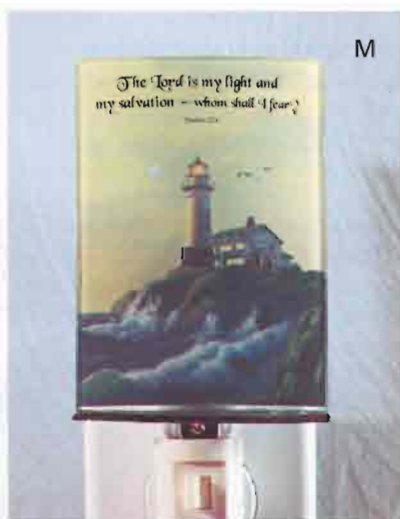

H • COLORFUL LIGHTHOUSE WALL PLAQUE Waves froth against the shore, birds dance in the blazing sky, and the sun slowly fades into the night behind this watchful lighthouse. Alabasterite. 9 1/4" x 1 1/8" x 11 1/4" high. **32162 $19.95**

H

I • CAPIZ SHELL LIGHTHOUSE SUNCATCHER Shimmering Capiz shell suncatcher lighthouse brightens any window. 4 3/8" x 6 7/8" high. **34519 $7.95**

I

J • SEA-SIDE MIRROR A perfect accent for your vacation getaway home, this ruggedly weathered wood mirror brings with it happy memories of peaceful ocean retreats. Three wood hooks. 11 1/2" x 2 1/4" x 17 1/4" high. **31591 $19.95**

J

K • LIGHTHOUSE PLATE SET Finely inscribed solid metal rack builds to a point as the beautiful lighthouse paintings decrease in size for seaside symmetry. For decorative purposes only. Metal. Rack: 7 1/4" x 40 1/2" high. Largest plate: 14 1/2" diameter. **35258 Set of 4 $39.95**

K

L • LIGHTHOUSE WALL CLOCK Seemingly carved into the bark of a tough Northeastern Pine, this one-of-a-kind wall clock captures the spirit of a lighthouse caught on the edge of the forest and sea. Uses 1 AA battery (not included). Alabasterite. 12 1/2" x 2 1/2" x 18" high. **31415 $29.95**

L

M • LIGHTHOUSE NIGHT LIGHT Inspirational night light is a comfort during dark nights, and a pleasing decoration during the day. UL Recognized. 7-watt bulb included. Glass. 3" x 2" x 5 3/8" high. **34912 $9.95**

M