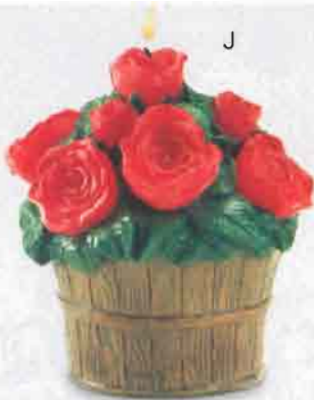

GENERATIONS

J • NEW! ROSE BUCKET CANDLE Rose-scented candles blossom in this enchanting bucket that creates a romantic glow when lit. Burning time: 72 hours. Lead-free wick. 100% paraffin. 4" x 5" x 5 1/4" high. **36314 $12.95**

J

K • NEW! GRANDMA'S FLOWER POT Remind Grandma you care every single day with this sweet, mini fabric flower bouquet in a pot that says, "I love you Grandmother." Fabric flowers, terra cotta pot. 2 3/4" diameter x 4 1/2" high. **36638 $3.95**