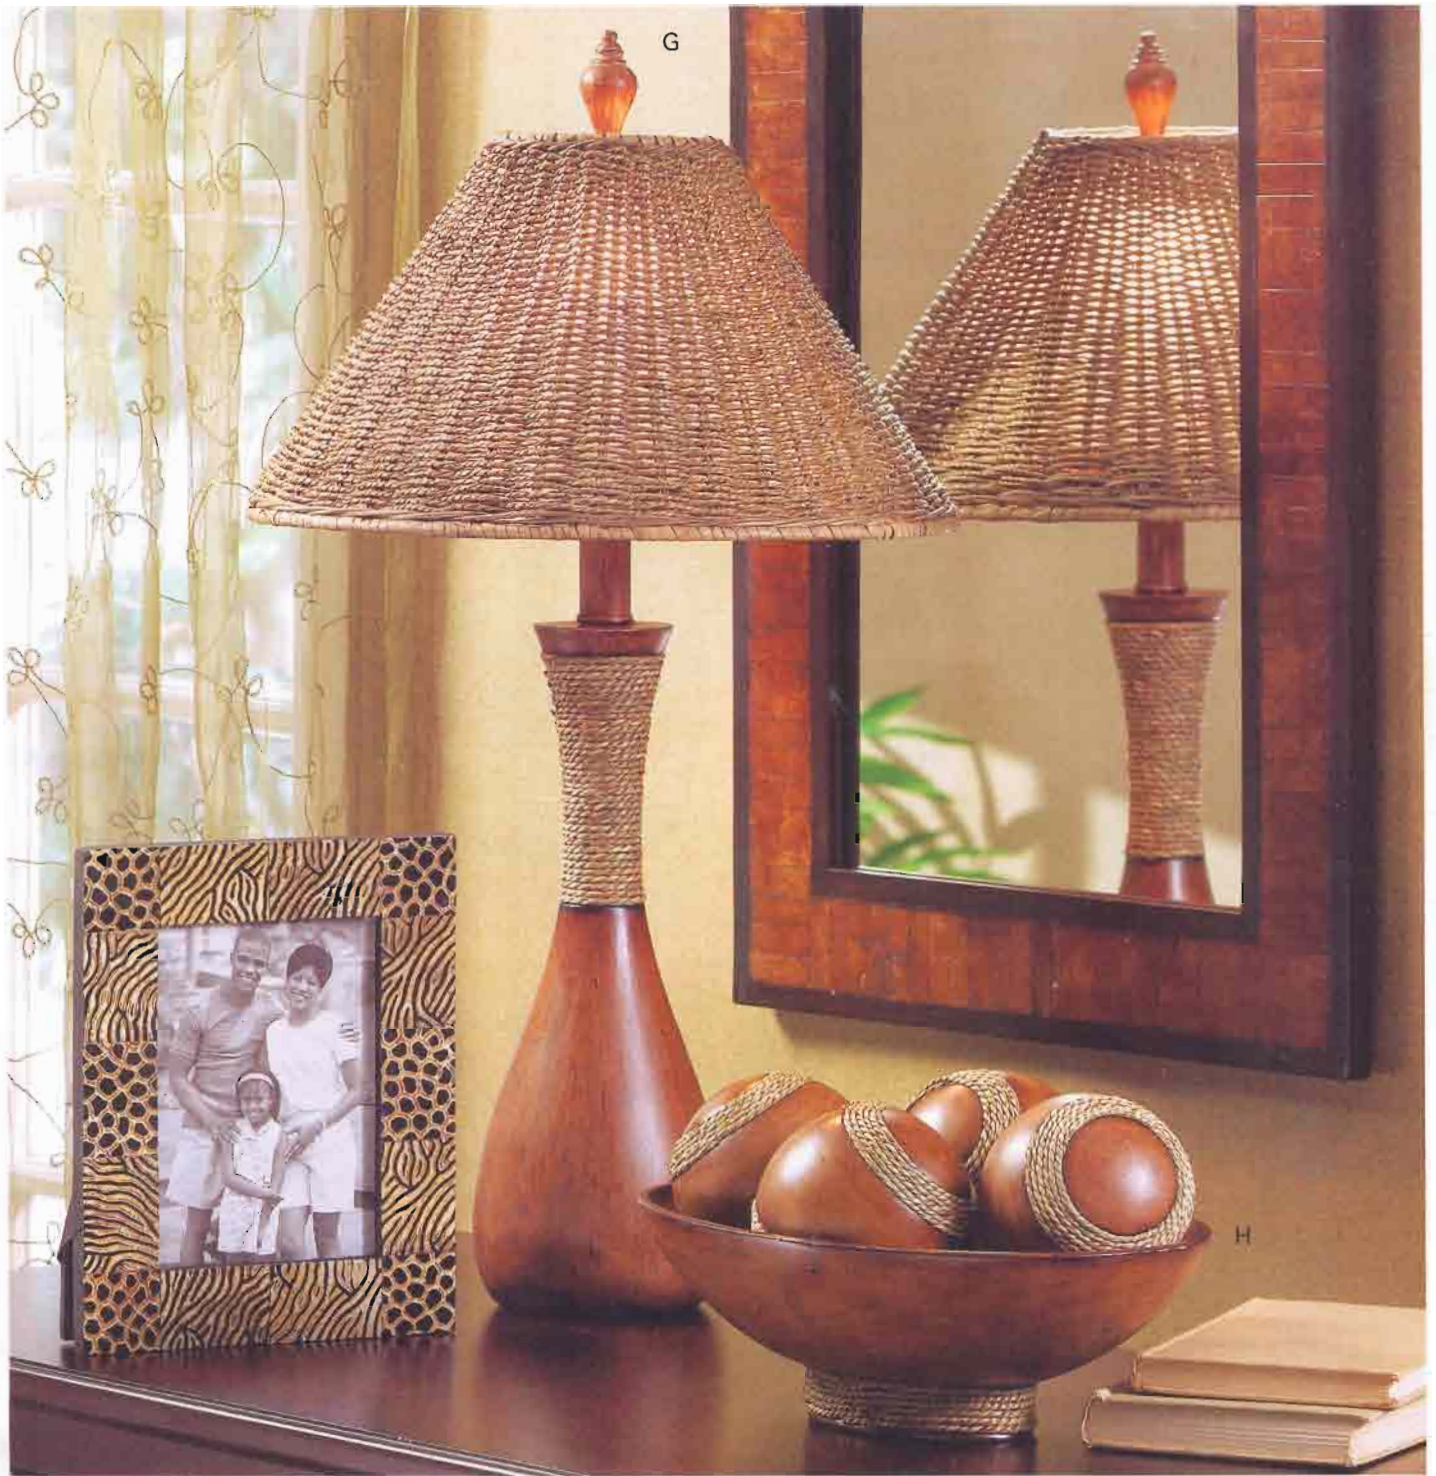

G • NEW! ROPE-TRIMMED LAMP The look of gleaming carved hardwood is captured here in polystone, on a lamp trimmed in rope and sporting a straw shade. UL Recognized cord. Max. 40 watt bulb (not included). 14" x 14" x 25 1/4" high. **36522 $79.95**

I • NEW! DECORATIVE BALL Rope trim gives this decorative ball an added touch of Western appeal. Polystone. 3 3/4" diameter. **36521 $5.95 each**

H • NEW! POLYSTONE BOWL With the look of hardwood and the durability of polystone, this elegant bowl features rope trim for a Western flair. 12" x 8 1/2" x 4" high. **36520 $39.95**