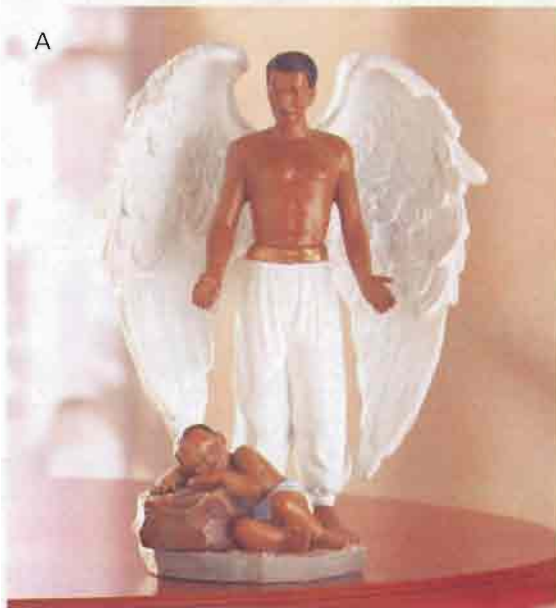

CELEBRATING CHURCH AND FAMILY

A • ANGEL WITH SLEEPING CHILD With strong wings spread, this guardian angel lovingly watches over a child deep in slumber. Alabastrite. 5½" x 3½" x 7" high. **30278 $22.95**

B • CHURCH NIGHT LIGHT This inspirational church night light quotes Psalms 122:1. Bulb included. UL Recognized. Glass with decal. 3" x 2" x 5½" high. **34911 $9.95**