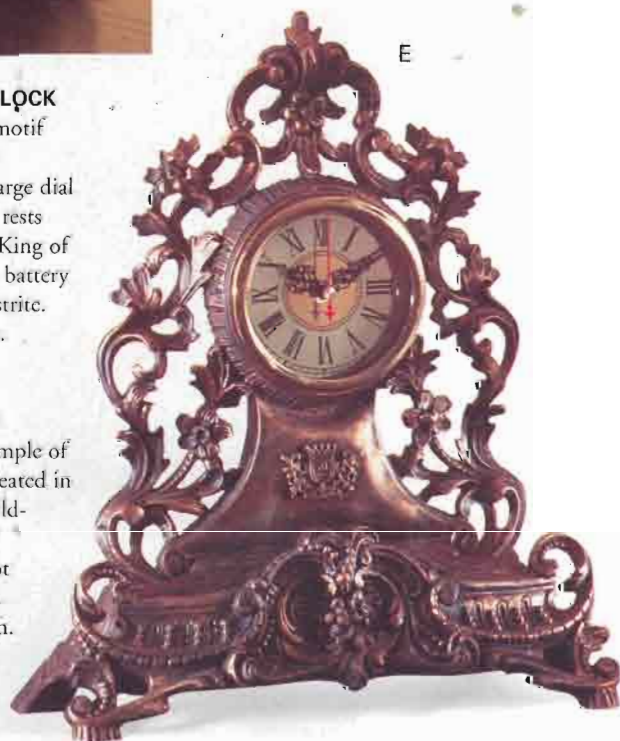

D • GOLDEN LION CLOCK Classic lion-and-ball motif gives regal appeal to a sophisticated clock! Large dial with an ornate crown rests upon the back of the King of the Beasts. Uses 1 AA battery (not included). Alabastrite. 5 3/4" x 3 1/2" x 7 1/2" high. **33615 $29.95**

E • ITALIAN PALACE CLOCK A stately example of European elegance, created in the style favored by Old-World Italian royalty! Uses 1 AA battery (not included). Alabastrite. 13" x 5 1/2" x 16 1/8" high. **20689 $79.95**