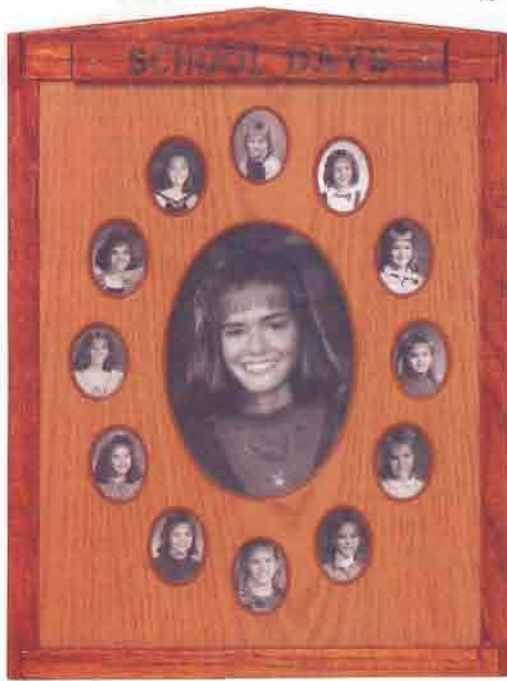

K

K • NEW! SCHOOL DAYS PHOTO FRAME Honor your child's achievements with this handsome, polished-wood frame. One wallet-sized space for every year of their school career surrounds the proud high school graduation photo at its center. 12½" x 1¼" x 16" high. **36321 $29.95**

L • DIPLOMA FRAME Remember your graduate's proud accomplishment by putting their picture inside this pewter-finished frame. Holds a 4" x 6" photo. 5½" x ½" x 7⅞" high. **30249 $11.95**

M • SCHOOL BUS PHOTO FRAME This pewter-finish school bus has enough windows to frame all of your child's wallet-sized class photos from K-12. A charming way to remember all their school days. 12½" x ½" x 7⅞" high. **35239 $21.95**

N • NEW! GRADUATION BEAR A beary sweet way to congratulate a grad on their special day! Polyester. 5" x 6" x 8" high. **36703 $12.95**

O • SCHOOL HOUSE FRAME Remember your child's school days with this pewter finished picture frame shaped like a schoolhouse. Enough wallet sized spaces for grades K-12. 12¼" x ⅞" x 7⅞" high. **32243 $21.95**

ONLY $9.95

J • NEW! SCHOOL DAYS FRAME Rulers frame this cute stroll down memory lane, with enough spaces for a photo from every year of your child's school days. Wood. 15½" x ½" x 12½" high. **36437 $9.95**