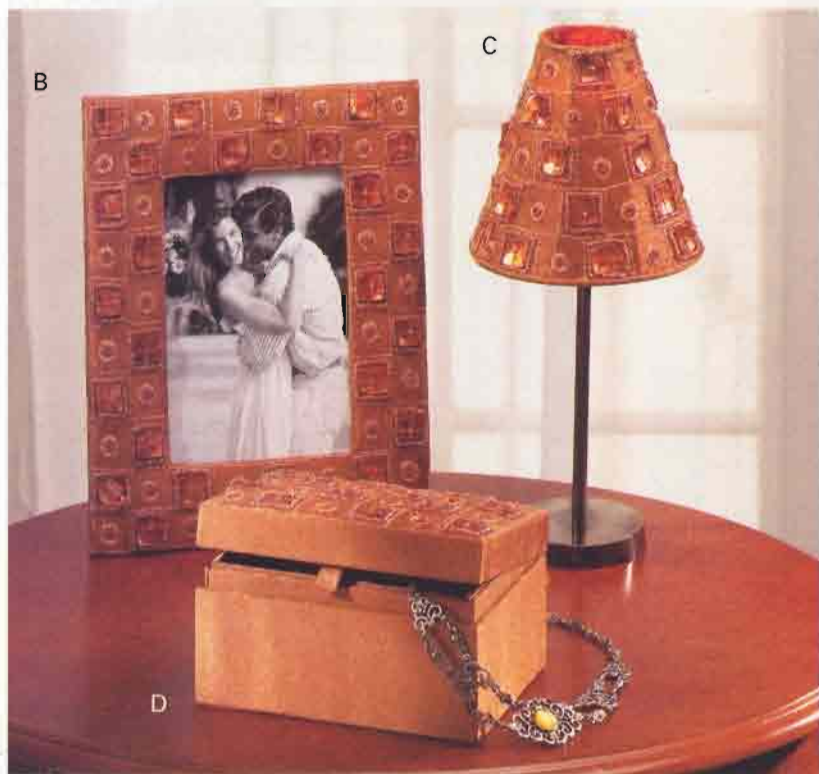

EXOTIC ACCENTS

A