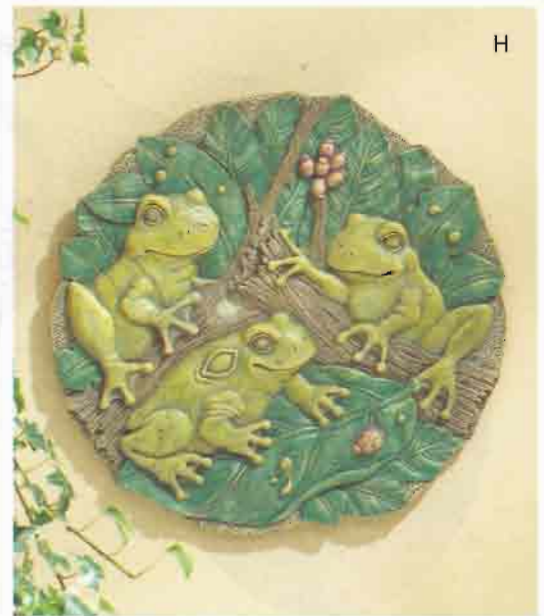

D • HUMMINGBIRD BIRD FEEDER A hungry hummingbird shares a yellow flower with his fellow flyers. A sunny accent for your garden! Flower is 7½" in diameter, hummingbird is 2½" high. Alabastrite. 12" chain. **29086 \$9.95**

F • FLASHY HUMMINGBIRD FEEDER Gleaming copper-finished metal and glowing glass comprise this graceful feeder! A hummingbird sips delicately from the flower of the morning glory; glass dewdrops sparkle amongst the coiling vines; a cup below cradles a generous offering of birdseed. 7½" diameter x 25" high. **34389 \$29.95**

G

G • FROG WELCOME PLAQUE Funny-face frog plaque is a "tongue-in-cheek" welcome for guests! Alabastrite. 13½" x 1¼" x 15½" high.
33933 \$19.95

I

H • FROG GARDEN MEDALLION Three frogs peek shyly from their lush leafy nest in this beautifully detailed bas-relief in calming tones of green. Alabastrite. 11¼" diameter x ¾" high.
31197 \$12.95