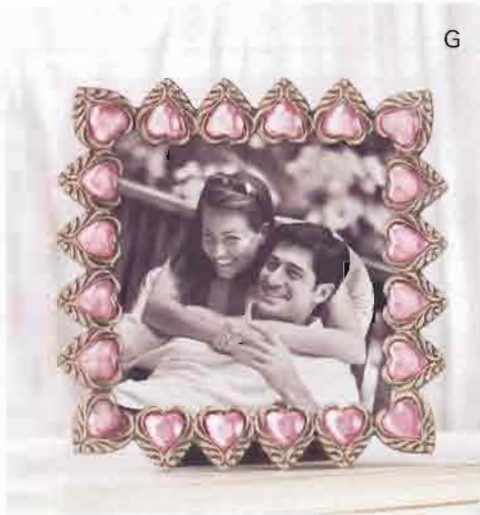

G • NEW! PINK HEARTS

FRAME Frame fond memories in this gorgeous pewter frame lined with crystalline pink hearts. Holds one 3" x 3" photo. Pewter and glass. 4" square x 1 1/2" thick. **36297 $4.95**

G

H • NEW! LOVING HANDS

HANDS Graceful hands form a heart-shaped arch that holds a faux-crystal heart pendant on a chain. Alabasterite; wood base. 7" x 4 1/8" x 6 1/2" high. **36183 $19.95**