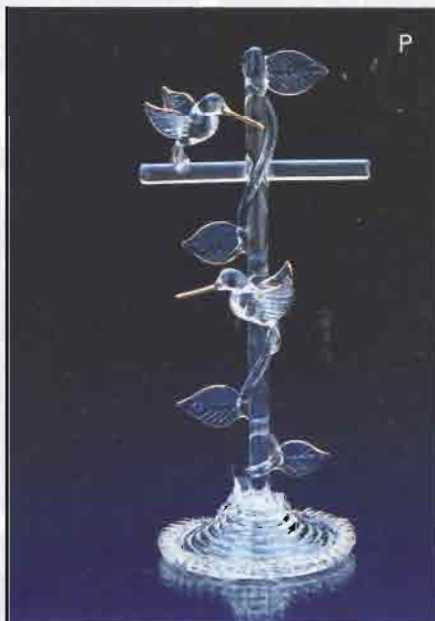

N • NEW! GLASS BUTTERFLY AND ROSE There's something so soothing and peaceful about this glass sculpture, featuring a delicate butterfly hovering over a glistening rose. Mirror base. 3" x 3" x 3 3/4" high. **36361 $6.95**

O • GLASS HUMMINGBIRD AND PURPLE FLOWER Dipping into a purple-petaled blossom is a hummingbird with pretty purple wings! In sculpted glass, on a beveled glass mirror. 4 1/4" high. **27106 $14.95**

P • HUMMINGBIRD CROSS Delicately crafted in glass, hummingbirds gently circle a peaceful crucifix entwined with detailed leaves and a vine. 2 1/2" x 2 1/2" x 6 1/2" high. **29498 $12.95**

Q • NEW! GLASS DOVES AND HEART Is there a symbol of love missing from this exquisite creation? Doves on a heart, framing a single rose—just perfect. Glass with mirror base. 2" diameter x 4 1/4" high. **36360 $4.95**