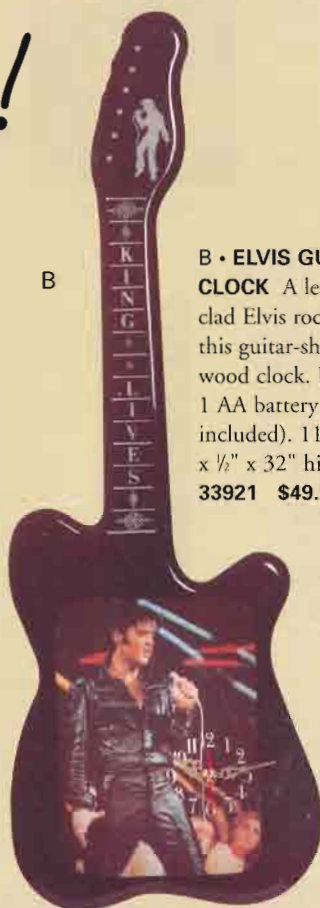

Elvis Mania!

A • NEW! ELVIS JUKEBOX CLOCK
A unique wall clock pays tribute to The King's timeless music with a jukebox twist. Uses 1 AA battery (not included). 11 1/4" x 21 1/2" high. **36714 \$39.95**