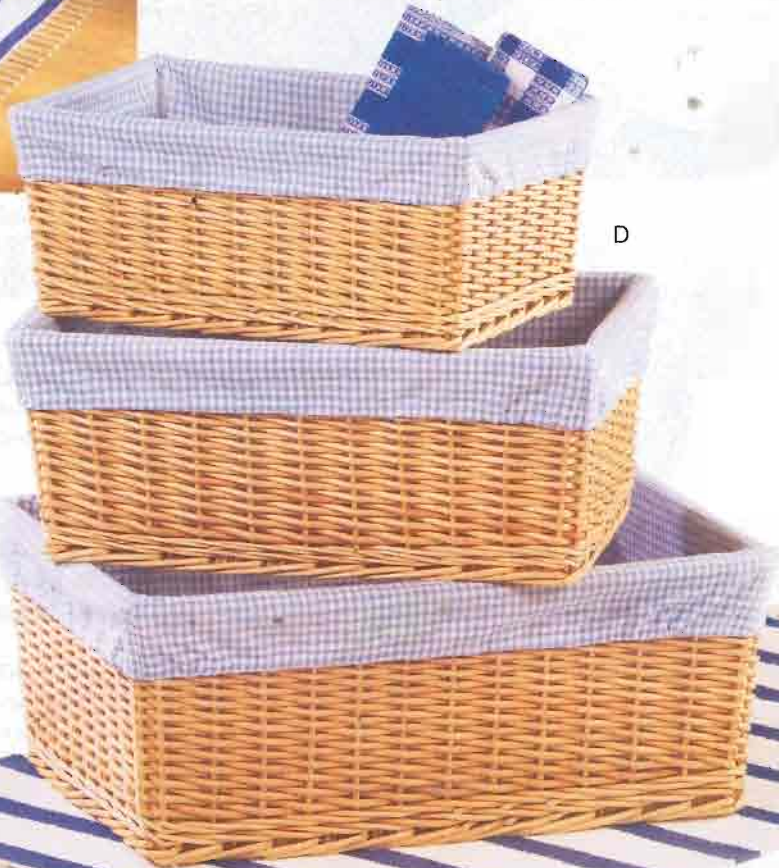

A • NAPKIN HOLDER AND PAPER TOWEL STAND SET

Delicate roses are beautifully carved from wood, then given a distressed white painted finish. This paper towel stand and napkin holder set is classic "Shabby Elegance." Towel stand: 5½" diameter x 16" high. **33138 Set of 2 $14.95**

B • CUTLERY CADDY Versatile wood caddy is carved in the Colonial American style, then lightly distressed. (Utensils not included.) 9" x 3¾" x 9½" high. **33137 $12.95**

C • NEW! BLUE STRIPED SHUTTLE RUG An attractive blue and white striped shuttle rug that adds a dash of simple elegance to your home. 100% cotton. 2' x 3' wide. **36697 $24.95**

D • NEW! BLUE BASKET SET A set of attractive woven baskets lined with simple blue gingham make for functional and attractive home storage. Willow. Largest: 21" x 15" x 8" high. **36599 Set of 3 $49.95**