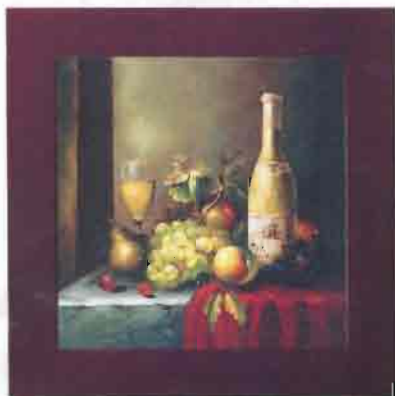

G

G • WINE AND FRUIT WALL PLAQUE

A dark wood frame provides a beautiful border for a richly rendered wine-and-fruit motif tile that can be used as a beautiful wall plaque or stovetop trivet! Alabasterite tile on wood. 8" x 1/2" x 8" high. **34565 \$12.95**