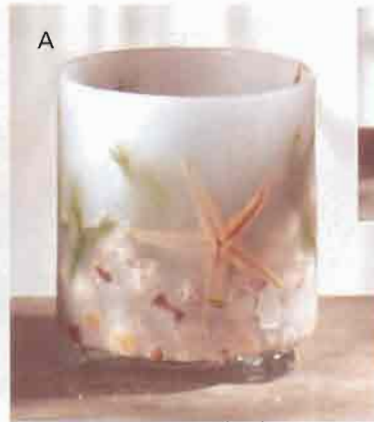

A • SEA TREASURES CANDLE LANTERN
Sea shells and starfish abound on this intriguing wax candle holder, backlit by a tealight's glow. Glass

base. 100% paraffin wax shell. Tealights only (not included). 3 7/8" diameter x 4 1/2" high. **34042 $12.95**
35848 *Unscented Tealights*
Set of 12 $3.95

B • SEA TREASURES CANDLE LAMP
A graceful candle lamp inspired by the sea! Place a tealight inside the wax "shade" to create a magical glow. White alabasterite base. Tealights only (not included). 100% paraffin wax. 6 1/2" diameter x 14" high. **34285 $29.95**
35848 *Unscented Tealights*
Set of 12 $3.95

C • OCEAN SCENE CANDLE Seashells, sand and seaweed surround this candle with a miniature sea-floor scene. Delicate ocean scent. 36 hours burning time. 60% palm oil, 40% paraffin wax. Lead-free wick. 3 1/2" diameter x 3 3/4" high. **33546 $7.95**

D • SEASHELL PILLAR CANDLE
An "ocean breeze" scent is the perfect complement to this candle embedded with loads of lovely shells. 36 hours burning time. 60% palm oil, 40% paraffin wax. Lead-free wick. 3 1/4" diameter x 3 1/4" high. **30094 $7.95**

E • JUMPING DOLPHINS VOTIVE HOLDER Bewitching dolphins leap across the whitecaps in this ornate pewter 3-votive holder. Glass cups included. Tealights only (not included). 10 1/2" x 3" x 3" high. **34201 Set $19.95**
35848 *Unscented Tealights*
Set of 12 $3.95

ONLY $9.95

F • DUO OF DIVING DOLPHINS CANDLE This buoyant pair take to the air without a care in the world. 24 hours burning time. 100% paraffin wax. Lead-free wicks. 6" x 3 1/2" x 6" high. **31297 $9.95**

G • LIGHTHOUSE CANDLE Like a beacon in the night, the light from this candle shines through the darkness and lets you know you're safe and sound. 24 hours burning time. 60% palm oil; 40% paraffin wax. Lead-free wick. 5 1/4" x 4 1/4" x 8 1/2" high. **30338 $11.95**