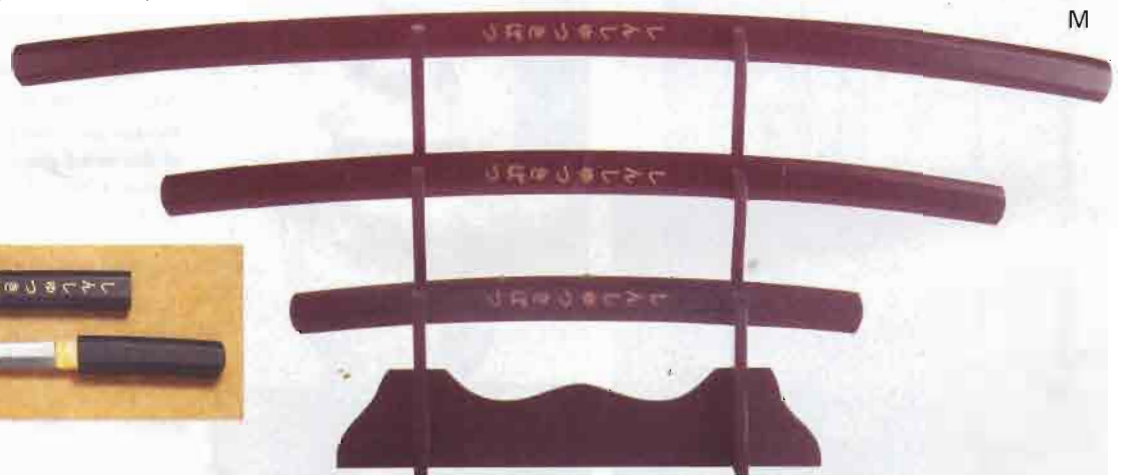

H

H • NEW! HANGING RED CANDLEHOLDER

A candle's flame casts a mysterious glow through the red glass orb that hangs from the bamboo-inspired metal frame of this candleholder. Tealight only (not included). 9" x 3 3/4" x 11 1/2" high. **36604 $12.95**
35848 Unscented Tealights Set of 12 $3.95

I

I • SERENE BUDDHA STATUE A classic Buddha strikes a pose of tranquility, clad in flowing temple robes. Beautiful faux-stone finish looks like hand-carved marble. A touch of grace for any tabletop! Alabastrite. 4" x 3 3/4" x 6 1/2" high. **30112 $8.95**

J

J • NEW! SAMURAI SCULPTURE Demonstrating the Samurai virtue of Fudo (strength), this graceful warrior demonstrates his power in a pose both beautiful and deadly. Alabastrite on wood base. 10 1/8" x 5" x 9" high. **36179 $39.95**

K

K • NEW! ENLIGHTENED CHINESE ELDER FIGURINES These delightfully detailed wise men convey the wisdom of the Far East with a smile, each expressing the noble Buddhist truth that suffering may indeed be brought to an end. Alabastrite. 2 1/2" x 2" x 3 3/4" high. **36348 Set of 3 $29.95**

L • ZEN ROCK GARDEN Miniature Zen garden is a coffee table conversation piece that brings peace of mind. Includes square dish, white sand, three stones, mini pagoda and a rake. 7 1/8" x 7 1/8" x 1 1/4" high. **34638 Set $7.95**

L

M • NINJA SWORD SET This trio of stainless steel Ninja swords in their legendary protective sheaths are displayed with mystical Zen simplicity. For decorative purposes only. Sizes: Short 19 3/4", Medium 29 1/2", Long 38". **35304 $99.95**

M