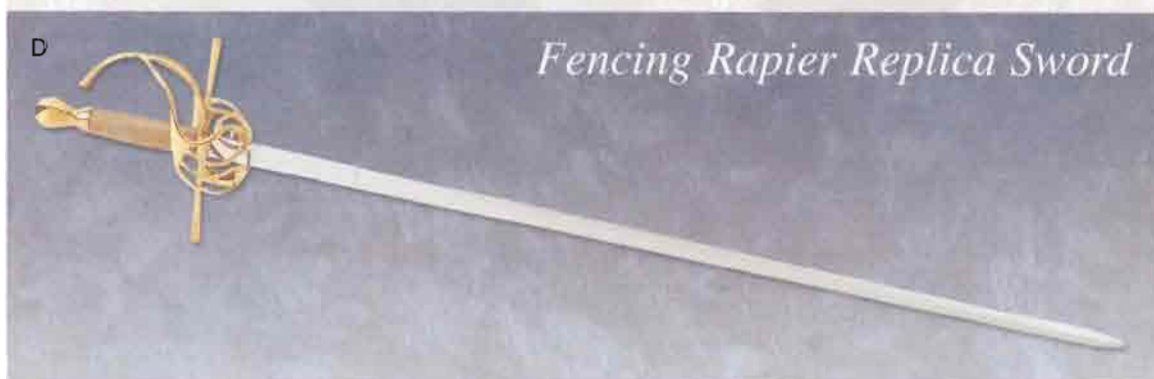

A gallant knight rides to glory for King Arthur, to the tune of "Camelot." Alabastrite, artfully crafted to resemble pewter. 5½" high. **36173 \$24.95**

K

A • MYSTIC CRYSTAL LETTER OPENER This medieval stainless steel sword letter opener is mounted on a mystical "crystal" acrylic base that lights up when used. Multicolored LED light. Uses 3 AA batteries (not included). 5 7/8" x 5 7/8" x 14 7/8" high. **34809 \$29.95**