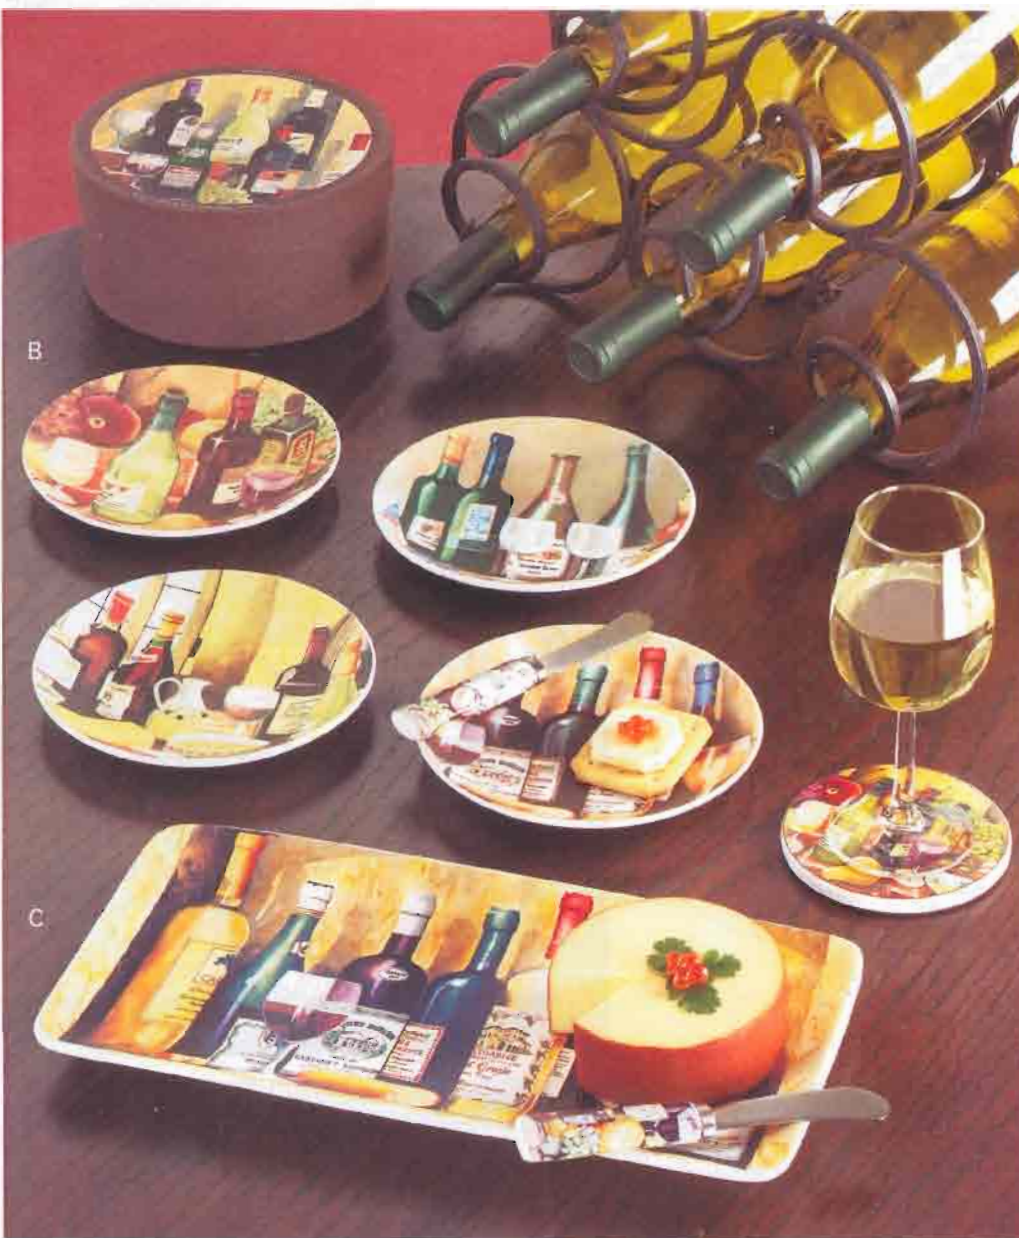

Santa Barbara
CERAMIC DESIGN

A • WINE AND CHEESE SPREADER SET Spreaders that show appetizing images of gourmet hors d'oeuvres bring out the best in the cheese. Dishwasher safe. **35800 Set of 4 $12.95 ▲**

B • IN VINO VERITAS CANAPE PLATES Tempting images of ripe grapes, fragrant cheeses and deep fine wines accentuate your mouth-watering hors d'oeuvres. Packaged in an elegant gift box. Microwave and dishwasher safe. Porcelain. 6" diameter. **35797 Set of 4 $29.95 ▲**

C • IN VINO VERITAS SERVING PLATTER A collection of beautifully painted classic wines and gourmet cheese graces this lovely platter. Microwave and dishwasher safe. Porcelain. 12" x 6 1/2" high. **35798 $14.95 ▲**

D • IN VINO VERITAS COASTER SET The deep burgundy wines that grace these attractive coasters accentuate the vino you put upon them. Packaged in an elegant gift box. Dolomite. 4" diameter. **35796 Set of 4 $12.95**

E • WINE AND CHEESE OIL BOTTLE Put images of ripe grapes and fragrant cheeses at the center of your kitchen with this tempting glass oil bottle. Dishwasher safe. 16 oz. **35799 $9.95 ▲**