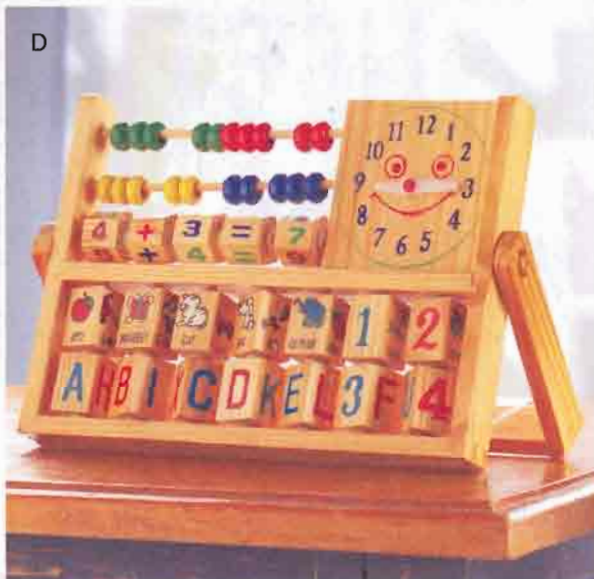

FOR THE LITTLE ONES

A • NEW! HELICOPTER TOY A brightly painted, carved wood helicopter in fun, bubbly shapes gets little pilots high on imagination! Not recommended for children under 3 years. 11½" x 3¾" x 3¾" high. **36349 $9.95**

B • SNAIL PUZZLE Bright, friendly snail is actually a 26-piece alphabet jigsaw puzzle! Wood. Ages 3 and up. 10" x ½" x 7½" high. **34054 $9.95**

C • ALPHABET BLOCKS TRAIN Wood choo-choo with rows of blocks shows toddlers their ABCs and 1-2-3s. 10½" x 4" x 6½" high. Ages 3 and up. **25839 $14.95**

D • EDUCATION STATION Sturdy wood playset helps little ones make learning fun! 10" x 1" x 7¾" high. Ages 3 and up. **24648 $9.95**

E • SORTING TOY SHAPES Little ones love to learn shapes with this fanciful, fun toy! Ages 3 and up. Wood. 6¾" x 6¾" x 6" high. **34817 $14.95**

F • ALPHABET JIGSAW PUZZLE Wood picture board's colorful shapes turn learning into a game! For children over 3 years. 15¾" x 11½" high. **27202 $14.95**