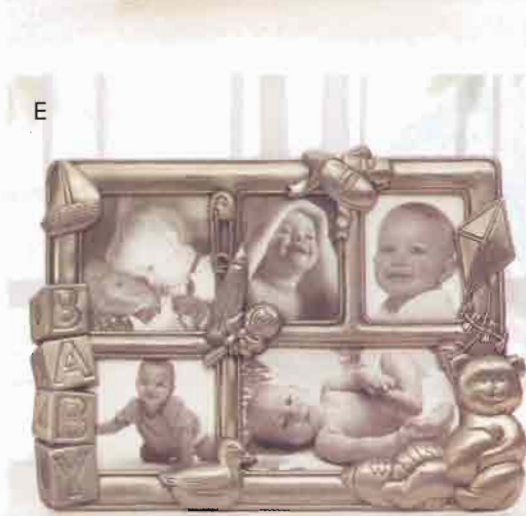

A

B

F

G

C

E

D

A • "IT'S A BOY" PHOTO FRAME "It's a Boy" booties dangle from a blue ribbon on one side and there's an oval for a 2" x 3" photo on the other. Underglazed porcelain. 6" x 2" x 4 1/8" high. **27262 \$9.95**