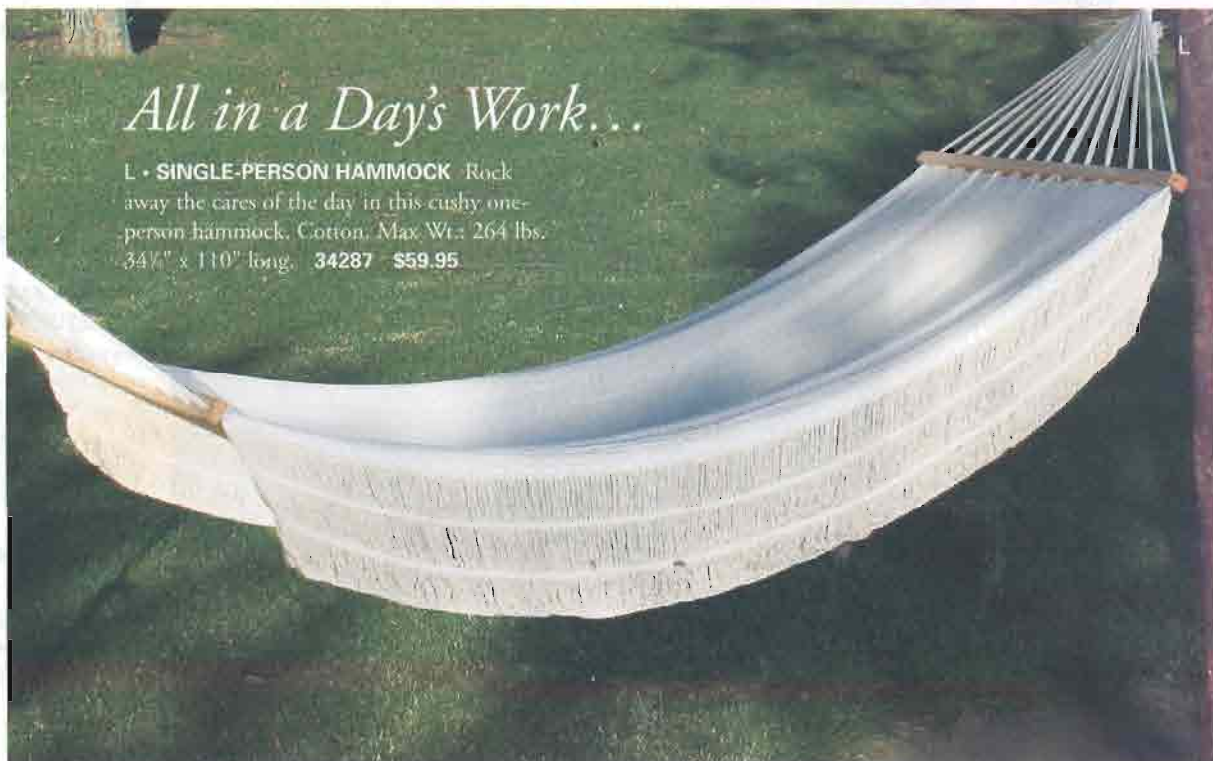

Vivid morning glories encircle the rims of these stone-look flowerpots. A spark of color for the shelf or windowsill! Flowers not included. No bottom drain holes. Terra cotta. Largest: 7¾" diameter x 6¼" high.

35252 Set of 3 \$19.95

K

All in a Day's Work...

L • SINGLE-PERSON HAMMOCK Rock away the cares of the day in this cushy one-person hammock. Cotton. Max Wt.: 264 lbs. 34½" x 110" long. **34287 \$59.95**

L

A

B