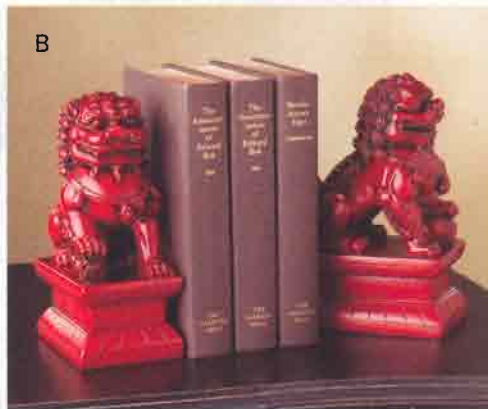

FAR EASTERN TREASURES

A

B

C

D

E

F

G

A • NEW! CHINESE GOOD LUCK CANDLE Make a wish and light this exquisite candle decorated with the Chinese character for good luck in graceful gold calligraphy. Traditional black wooden base is subtly edged in red. 60% palm oil; 40% paraffin wax; lead-free wick. 6½" x 6½" x 6" high. **36302 $29.95**

B • CHINESE LION BOOKENDS Sacred Chinese lions symbolize good fortune, luck and wisdom. Ready to accent your favorite books or display as statuary, these striking sculptures make a strong statement in traditional red-wash finish. Alabastrite. 4½" x 2¾" x 6½" high. **29115 Pair $29.95**

C • FOOTED PORCELAIN FISH BOWL Atop its graceful wooden stand, this beautiful porcelain "fish bowl" is the perfect place for a treasured plant. Highly detailed floral scenes glitter with golden highlights. Wooden stand. (Plant not included.) 8½" diameter x 6½" high. **29418 $44.95**

D • WILLOW FOREST VASE Oriental beauty abounds in the clean lines and classic blue-and-white willow decorations of this exquisite porcelain vase. 4 ⅜" diameter x 12" high. **30691 $19.95**

E • ASIAN SCENERY WALL SCULPTURE Intricately carved cork creates a peaceful seaside scene, complete with birds, boats, pagodas, trees and towering mountains. Absolutely entrancing! Black lacquer finish with brass-tone hanger. 8" x 1¼" x 23½" high. **22576 $39.95**

F • DRAGON-DOOR CABINET A pair of golden dragons guards the contents of this rich red cabinet! Frosted glass and graceful curves enhance the styling of this wood piece, infusing it with the intrigue of ancient China. 13¼" x 3¾" x 17½" high. **32318 $36.95**