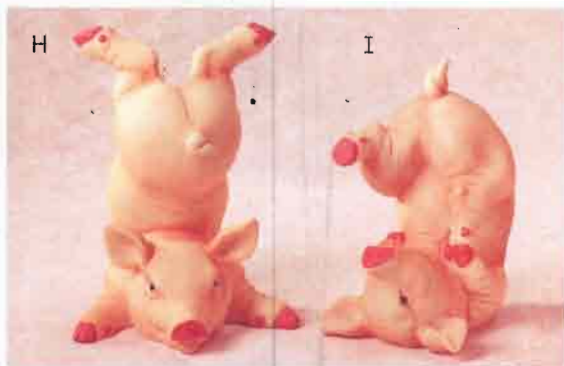

F • NEW! FLYING PIGS SNOWGLOBE Ever heard the expression, "When pigs fly?" Well, that time is here! Winged porkers sail to the tune, "Toyland." Alabastrite. 5½" high. **36171 $24.95**

H • PLAYFUL PIG This cute little piggy is hooves-over-head for you! Porcelain. 4¼" x 3½" x 5½" high. **31329 $7.95**

I • ACROBATIC PIG Porcine acrobat tumbles head over heels in an adorable somersault. Porcelain. 3½" x 4¼" x 5½" high. **33870 $7.95**

J • NO EVIL PIGGIES HERE! These "see, hear, and speak no evil" porkers are darling decorative accents. Alabastrite. 7⅞" x 2½" x 4¼" high. **34509 $14.95**