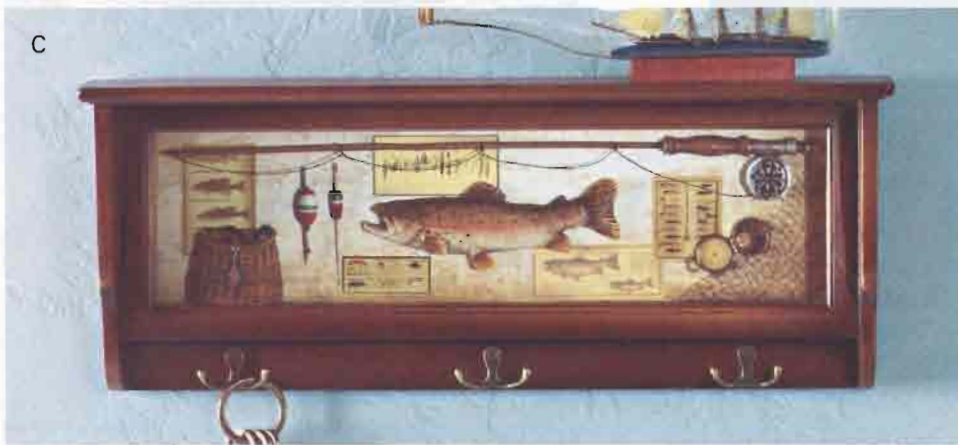

A

B

C

D

E

F

A • FUN "FISH TALES" COAT HANGER

Lively coat hanger, with its vibrant action of a hooked "whopper" provides a dynamic entrance to your home. Wood. 27 $\frac{3}{8}$ " x 2" x 10" high. **35315 $19.95**

B • GONE FISHING PHOTO FRAME

Pleasant memories of forgotten fishing trips are warmly displayed in this lovely frame crafted from tastefully weathered wood. Holds one 4 x 6 photo. 11 $\frac{1}{8}$ " x 2" x 9" high. **33177 $12.95**

C • FISHING THEMED HALL SHELF

Richly appointed wooden wall shelf is gorgeously detailed with a handsome fishing display and three sturdy coat hooks. Alabastrite. 21 $\frac{1}{8}$ " x 4 $\frac{1}{8}$ " x 8 $\frac{1}{2}$ " high. **35129 $39.95**

D • ROWBOAT CURIO SHELVES

Charming rowboat-shaped shelves handcrafted from finest oak make a perfect spot to display all your nautical curios. (Shelf contents not included.) 9 $\frac{1}{2}$ " x 4" x 24 $\frac{1}{2}$ " high. **31182 $29.95**

E • FISHING SHADOWBOX KEY CABINET

Created from artistically unpolished wood, this amiable display provides a charming home for your keys. Wood and alabastrite. 9" x 3 $\frac{3}{8}$ " x 12 $\frac{1}{2}$ " high. **33175 $24.95**

F • GENTLEMAN'S FISHING BOX

A handsome display for a man's desk, this sturdy box is a splendid homage to trout fishing. (Watch not included.) Wood and alabastrite. 9 $\frac{1}{2}$ " x 6 $\frac{1}{2}$ " x 5 $\frac{3}{8}$ " high. **35127 $24.95**