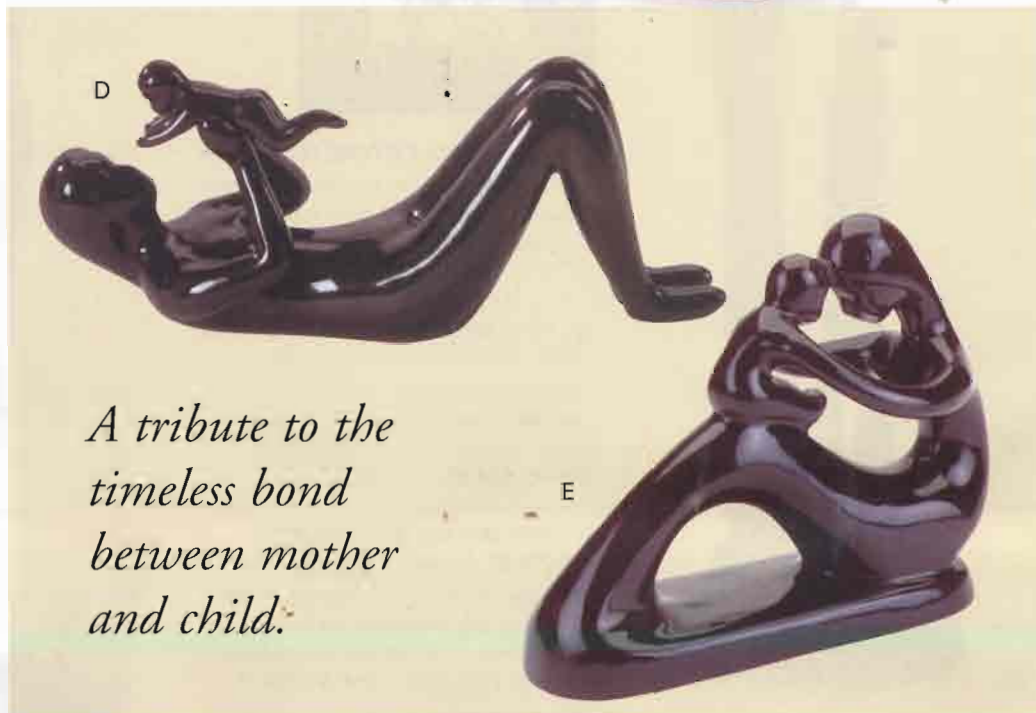

A tribute to the timeless bond between mother and child.

E