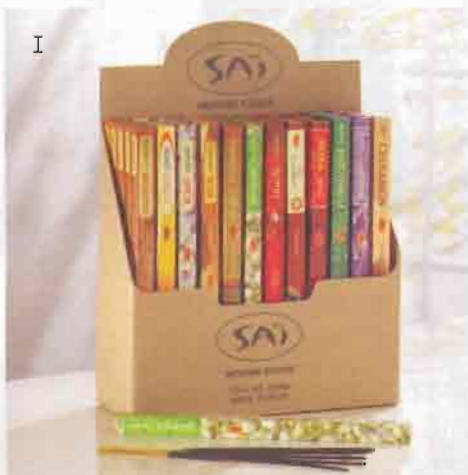

A

B

A • SAI INCENSE CONES Refresh your senses! Each box of Sai incense cones includes 10 savory scented cones and a metal burner. Eleven different scents, including charming jasmine and peaceful patchouli. 2 7/8" x 2 1/4" box. **34005 $0.99** each, sold in a pack of 48

B • JEWELED INCENSE HOLDERS Glitzy incense holders sparkle with jewels sprinkled in fantastical patterns. 1 1/8" x 3/8" x 8 3/4" long. **33114 $3.99** each, sold in a pack of 12

C • MIRRORED TILE INCENSE HOLDERS Assorted incense holders brilliantly ornamented with jazzy mirrored tiles lend an Eastern flavor to aromatic delights. Largest 1 1/2" x 1/2" high. **30355 $1.49** each, sold in a pack of 12

C

D

D • CHINESE DRAGON INCENSE HOLDERS Ornate dragons crafted from fine Chinese porcelain come in three muted colors adding Eastern style to your décor. 2" x 2 1/2" x 10" long. **33648 $12.95** each, sold in a pack of 3

E • CELTIC INCENSE CONE HOLDERS Ancient Celtic symbols criss-cross and squiggle along these stunning golden incense burners. Alabastrite. 1 1/8" x 3/4" x 9 1/2" long. **34036 $4.99** each, sold in a pack of 6

E

F

F • TURTLE INCENSE HOLDERS Adorable fimo turtles with delightfully colored shells in assorted designs! 2 1/2" x 2" x 1 1/4" high. **28460 $3.99** each, sold in a pack of 6

G • FUN COLORFUL INCENSE HOLDERS Incense burners with plenty of pizzazz! Six unique fimo incense dishes. 2 3/4" diameter x 2 1/2" high. **31823 $3.99** each, sold in a pack of 6

G

H

H • FROG INCENSE HOLDERS Colorful fimo frog incense holders are inspired by the exotic tropical frogs of South America. 1 1/8" x 1 1/4" x 1 1/8" high. **29237 $3.99** each, sold in a pack of 6