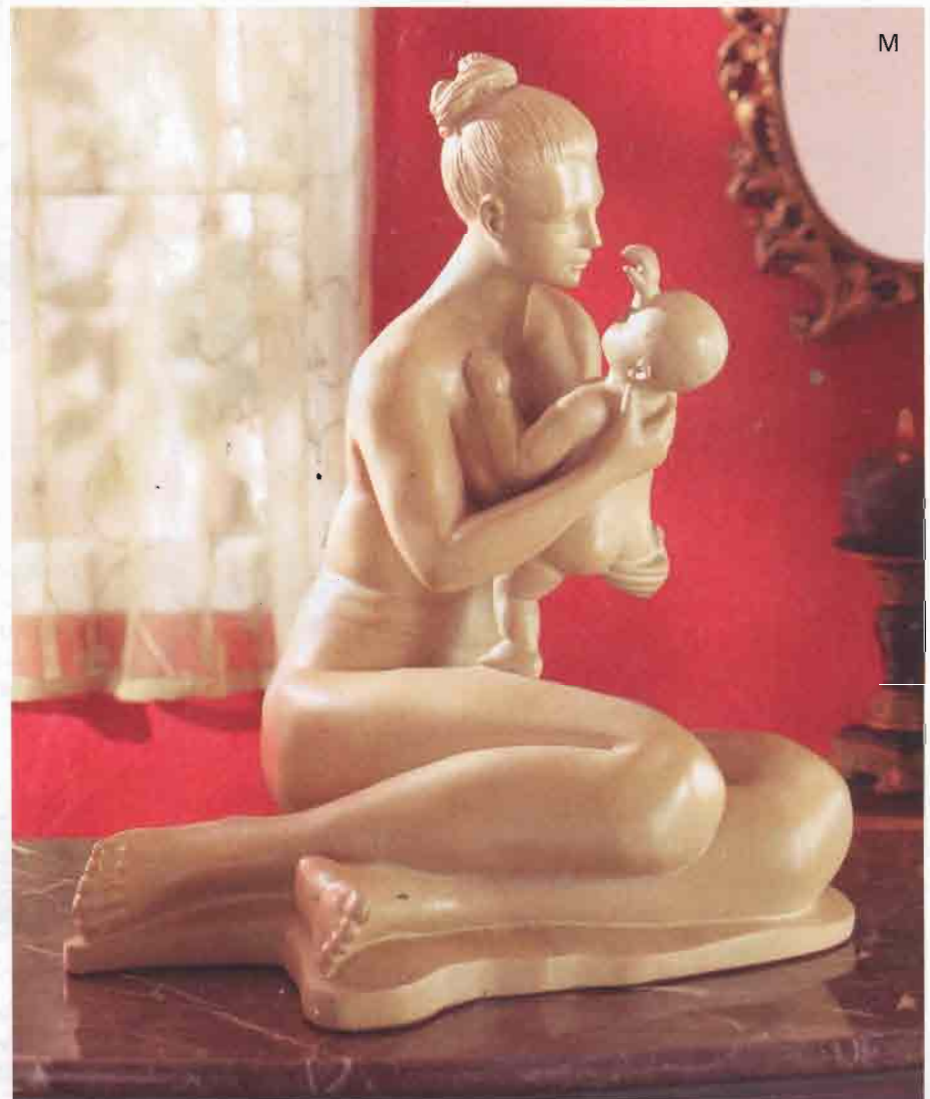

M

M • MOTHER AND CHILD STATUE The unbreakable bond between mother and child is eloquently sculpted in this stone-finish statue, sure to evoke warm thoughts of home and family. Alabastrite. May require additional freight charge. 15½" x 11½" x 18½" high.
30096 $59.95