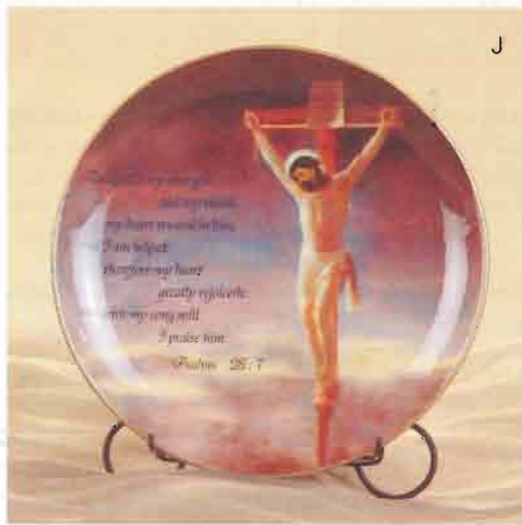

H • NEW! THE NATIVITY Mary holds her child for the first time as Joseph looks on with joy in this pewter-finished sculpture that radiates the power and strength of the holy birth. Alabasterite. Wood base. 6 1/8" x 4 7/8" x 11" high. **36174 $39.95**

J

J • JESUS DECORATIVE PLATE The pathos of the Crucifixion is accompanied by Psalm 28:7 in this dramatic porcelain plate. Black metal stand. For decorative purposes only. 9" diameter. **33243 $9.95**