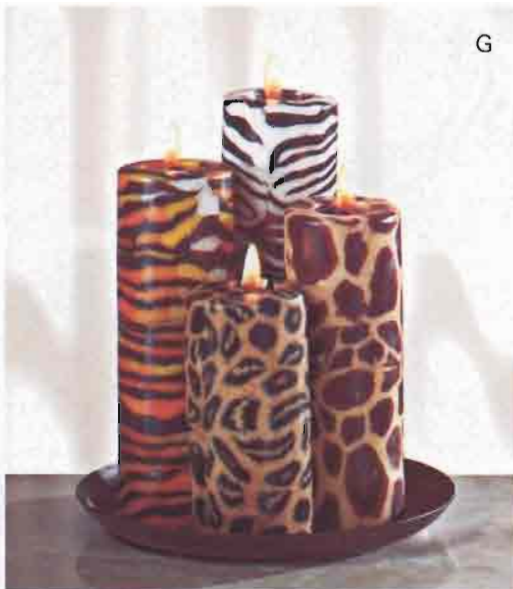

G

H • ANIMAL MASKS WALL PLAQUE Exotic African wall plaque with traditionally carved giraffe, elephant, zebra and leopard masks. Alabastrite. 1 1/2" x 3 3/8" x 27 1/4" high. **34759 $19.95**

I • SAFARI PILLAR CANDLEHOLDER Fine porcelain candleholder is a dazzling display of safari patchwork. Candle not included. 3 3/8" diameter x 8 1/2" high. **33823 $12.95**

35843 Tall Unscented Pillar Candle $5.95

35844 Unscented Pillar Candle $3.95

J • SAFARI VASE A stunning safari pattern practically roars off of this classically shaped porcelain vase. 6 1/4" diameter x 9 1/2" high. **30834 $27.95**