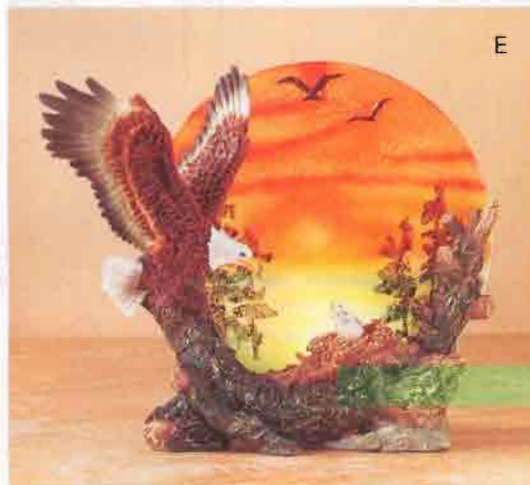

E • EAGLE AND CHICKS NIGHT LIGHT An amber sunset pleasantly lights up this touching scene of a mother eagle tending to her chicks. UL Recognized. Alabastrite and polyresin. 7 1/2" x 5 1/8" x 6 1/2" high. **32291 $24.95**

F • EAGLE'S SOFT LANDING IN SNOW Plunging from the clear blue skies, this eagle gently lands in fresh, virgin snow. Porcelain. 10 1/2" x 5 1/2" x 10 1/8" high. **30846 $29.95**