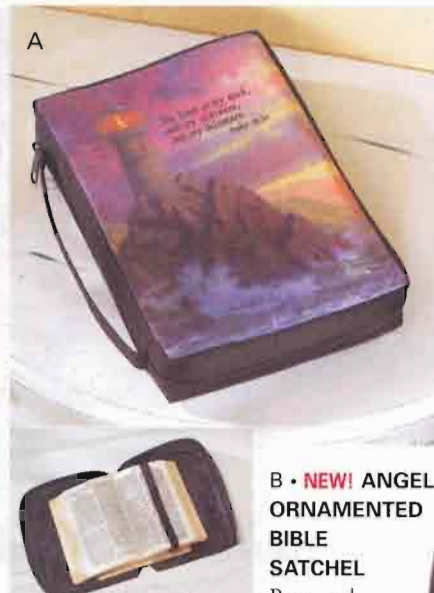

A

A • NEW! THOMAS KINKADE® BIBLE COVER An emotional Thomas Kinkade portrait of a lighthouse at sunset with the stirring Psalm 18:2, a beautiful way to protect your Bible. Polyester. 7" wide x 10" high x 2" deep. **36630 $19.95**

B • NEW! ANGEL ORNAMENTED BIBLE SATCHEL Protect the good book in