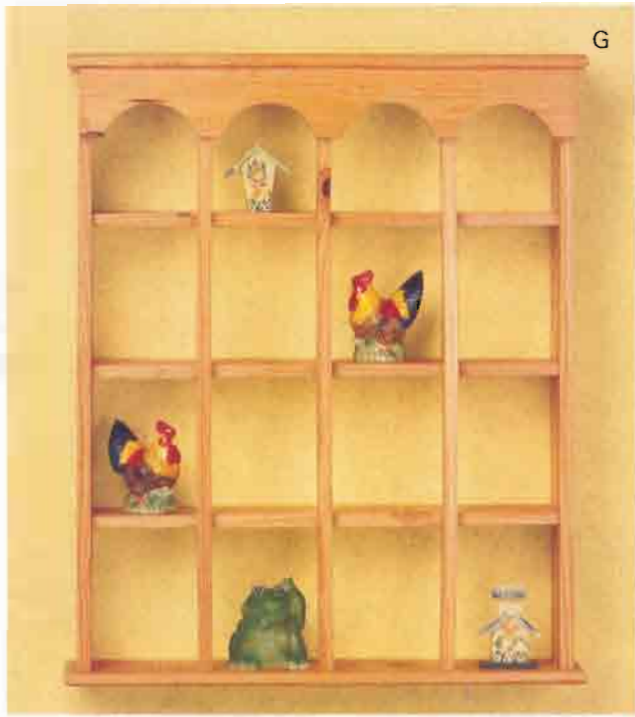

G • ARCHED CURIO CABINET Glossy polished pine with arched framework pleasantly displays your most treasured trinkets. Complete assembly required. (Curios not included.) 17¼" x 47" x 21½" high. **29476** **$29.95**