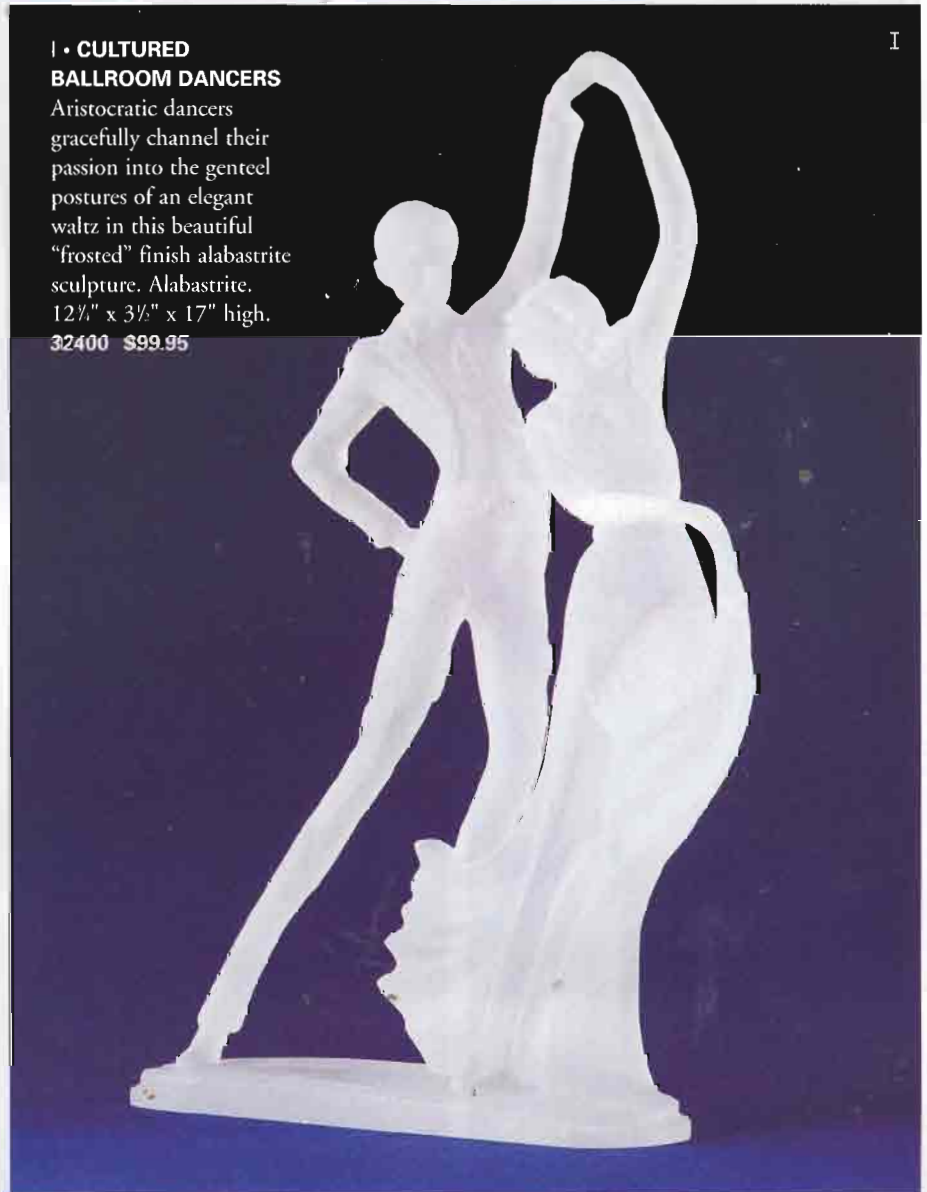

F • ORNATE CANDELABRA The raised detail on this cast-metal, silver-plated candelabra gives it the elegance of a bygone era. Candles not included. 8" x 4" x 5 1/2" high. **30073 $17.95**
35845 10" Unscented Taper Candles Set of 12 $11.95
35846 6 1/2" Unscented Taper Candles Set of 12 $5.95