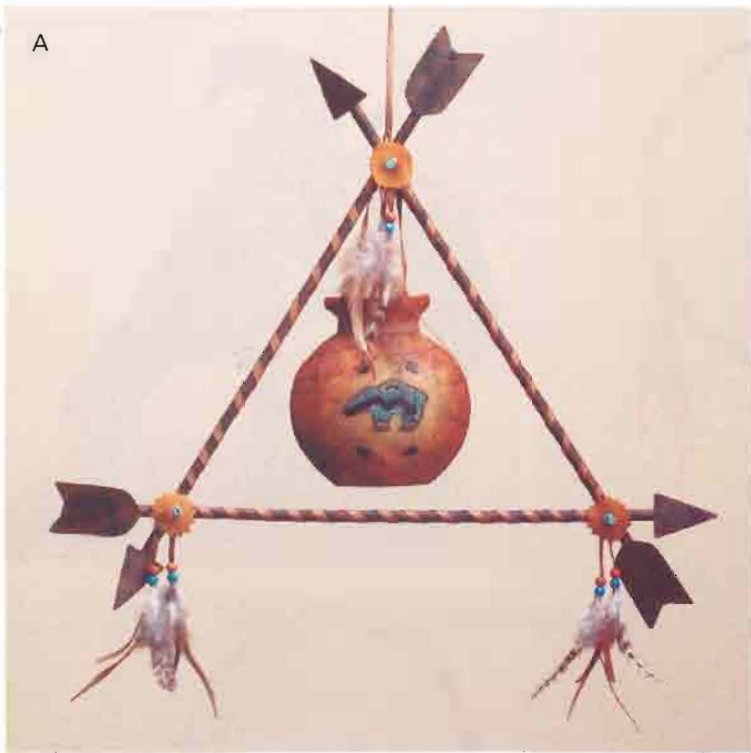

B • KOKOPELLI LAMP Kokopelli, the mythical, seductive flute player, is colorfully painted on this vibrant Southwestern decorative lamp and plate set. Ceramic with metal base. UL Recognized. Max. 60 watt bulb (not included). 10" x 10" x 17" high. **33771 Set $34.95**

C • CEREMONIAL RATTLE A ceremonial rattle carefully crafted from leather, wood and colorful beads is a fun piece of native American history. 4¼" x 3" x 16½" high. **35147 $14.95**

D • EXPLORER'S CANOE A highly detailed re-creation of Lewis and Clark's canoe that's been painted with an artist's rendering of the unexplored Louisiana Territory. Alabasterite with wood base and oars. 11" x 3¾" x 4¾" high. **33697 $19.95**

E • CEREMONIAL BELL Ceremonial ceramic bell is painted with a panorama of wolves playing in the dusky twilight. 4½" x 4½" x 18" high. **34740 $14.95**

F • PLAINSMAN'S DRUM Leather drum beats with the spirit of the American buffalo and lends a Southwestern accent to your home's decor. Leather. For decorative purposes only. 9¾" diameter x 3¾" high. Drumstick 11" long. **31559 Set $34.95**