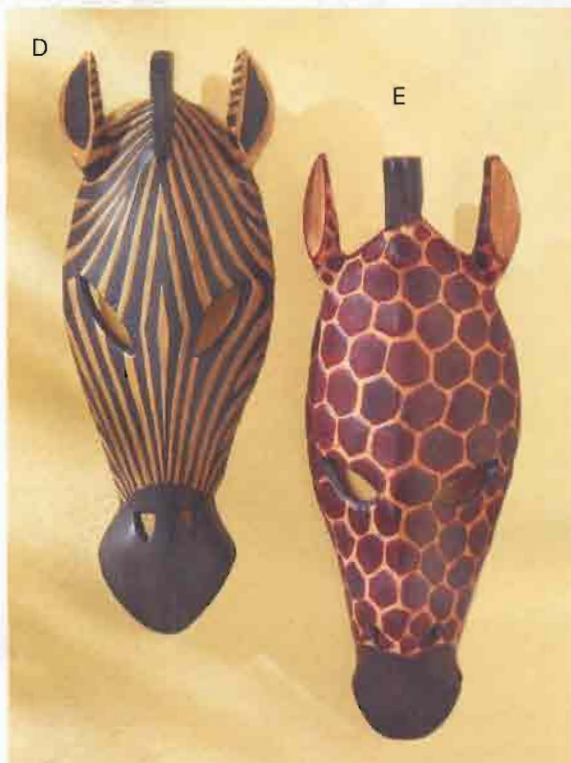

VISIONS OF AFRICA

A

B

C

A • MASAI WARRIOR A sleek, beautiful Masai warrior is an impressive reminder of the strength and power of the African people. Black-and-bronze finished alabastrite. 4 1/4" x 3 3/8" x 16" high. **35160 $29.95**

B • MASAI MOTHER AND CHILD This stoic sculpture of a Masai mother, gorgeously dressed in her traditional tribal garment is a moving portrait of dignity and strength. Black and bronze finished alabastrite. 4 1/2" x 3" x 14 3/8" high. **35161 $29.95**

C • PLATES OF THE SERENGETI Three bold portraits of the animals of the African plains grace 9" diameter porcelain plates held aloft by a charming metal rack topped by the African Wild Date Palm. For decorative purposes only. Rack: 8 1/2" x 28" high. **34868 Set of 4 $34.95**

D • ZEBRA MASK WALL PLAQUE This unique zebra mask evokes the texture of carved wood in a distinctly tribal design. Alabastrite. 5 1/4" x 2" x 14 1/4" high. **34758 $19.95**

D

E

F

E • GIRAFFE MASK WALL PLAQUE A giraffe mask carved in a style reminiscent of traditional African designs. Alabastrite. 5 3/8" x 2 3/8" x 14 1/4" high. **34757 $19.95**

F • AFRICAN MASK WALL PLAQUE A fearful face used for thousands of years to ward off evil spirits, this protective African mask is handsomely framed in dark wood. Mask is alabastrite. 12 1/2" x 2" x 14 3/4" high. **34293 $24.95**