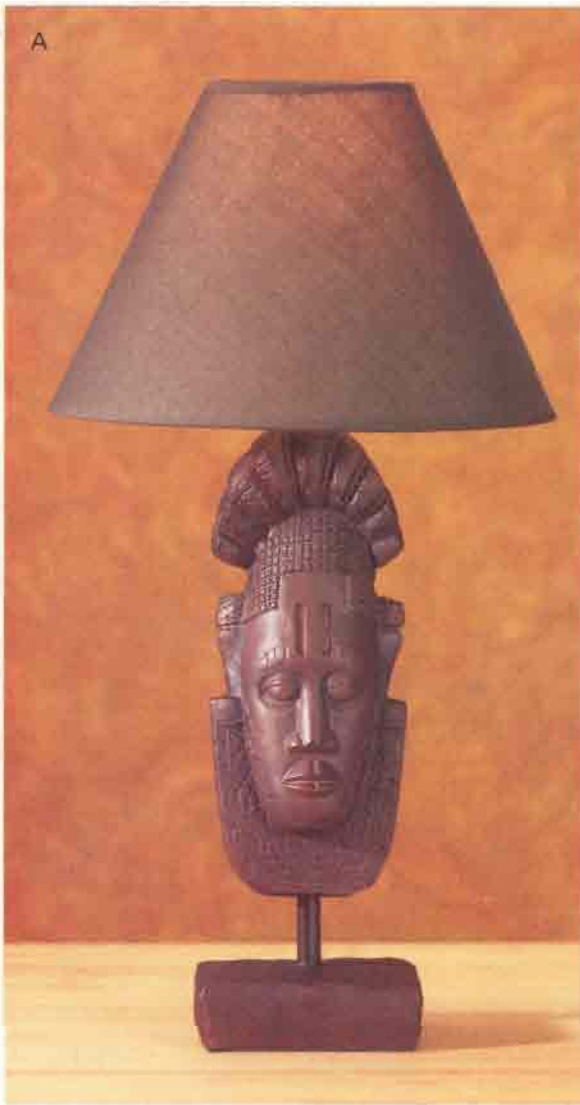

A

B

C

D

A • MASK LAMP A light shines dramatically upon the features of a mask of the Masai people. Woven fabric lampshade. Alabastrite base. UL Recognized. Max. 40 watt bulb (not included). 10" diameter x 19" high. **35358 $39.95**

B • AFRICAN TRIBAL MASK This striking wall plaque in ebony-finished alabastrite adds interest to any room. 6" x 2 1/4" x 14 1/2" high. **33295 $19.95**

C • AFRICAN CANDLEHOLDER Bold colors make this an exuberant home for a candle's flame, while weathered wood and traditional styling give it the depth of history. Candles not included. 8" x 2 3/4" x 8 1/2" high. **34294 $12.95**
35845 10" *Unscented Taper Candles*
Set of 12 $11.95
35846 6 1/2" *Unscented Taper Candles*
Set of 12 $5.95

D • MASAI WOMAN AND CHILD This stunning, ebony-finished sculpture of a dignified woman in her full traditional robes and jewelry makes clear why the Masai are the symbol of African nobility. Alabastrite. 4 1/2" x 3 3/4" x 16 1/2" high. **33161 $29.95**