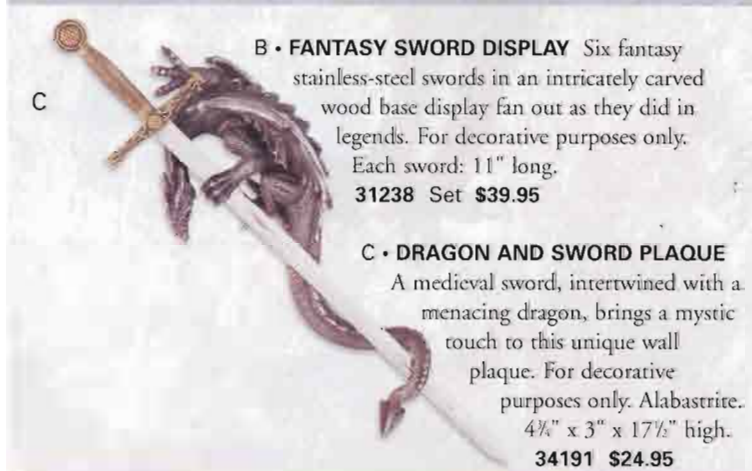

B • FANTASY SWORD DISPLAY Six fantasy stainless-steel swords in an intricately carved wood base display fan out as they did in legends. For decorative purposes only. Each sword: 11" long. **31238 Set $39.95**

C • DRAGON AND SWORD PLAQUE A medieval sword, intertwined with a menacing dragon, brings a mystic touch to this unique wall plaque. For decorative purposes only. Alabastrite. 4 7/8" x 3" x 17 1/2" high. **34191 $24.95**

D • FENCING RAPIER REPLICA This swashbuckling fencing rapier replica with 44 1/2" long stainless steel blade is topped with an all-brass handle (8 7/8" wide). **33022 $89.95**

E • REPLICA CALVARY SWORD WITH SHEATH This cavalry sword replica is masterfully recreated in stainless steel with a brass and black leather handle, holstered in a iron sheath, suitable for hanging. For decorative purposes only. 43 3/4" long. **33021 $89.95**