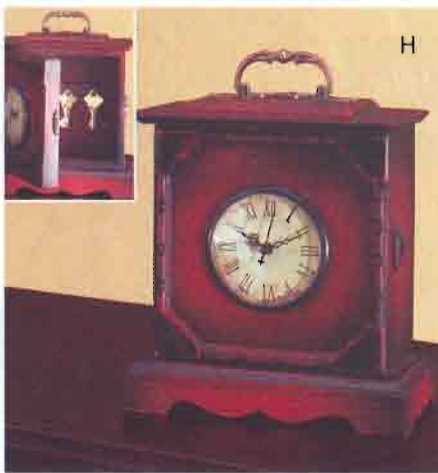

G

G • GREEN EMBROIDERED CURTAIN Soften the look of any room with this cool green curtain panel! Sheer embroidered georgette fabric is in a delicate herbal green. Tab tops for easy hanging and added style. Dry clean only. 44" x 93" long. **34008 $34.95**

H • TRAVEL CLOCK KEY CABINET A faithful replica of an antique "travel" clock, this red-lacquered timepiece cleverly conceals a clandestine key cabinet! Uses 1 AA battery (not included). Wood. 7½" x 4¾" x 8¼" high. **31754 $19.95**

H

I

I • GOLD EDGED HURRICANE LAMPS Gold edging lends a subtle hint of elegance to the distressed white bases of these glass candleholders. Alabastrite base. Tealights or votive candles only (not included). 3½" diameter x 8" high. **31679 Pair $19.95**
35847 *Unscented Votive Candles Set of 6 $8.95*
35848 *Unscented Tealights Set of 12 $3.95*

J

K • TROPICAL CUSHION Palm trees wave in a playful pattern on this comfy cushion. 100% polyester. 14½" x 14½" high. **36364 $7.95**

J • ARCHITECTURAL WALL DECORATION Add interest to any doorway, mirror, mantel or window by crowning the opening with this panel. Lightweight polyurethane has the look of hand-carved wood. May require additional freight charge. 35¼" x 1¼" x 8½" high. **31149 $49.95**

L • TROPICAL BOLSTER CUSHION The theme of the tropics is on display, with a palm tree pattern on this bolster. 100% polyester. 16" x 6" high. **36365 $7.95**

M • CASUALLY ELEGANT FOOTSTOOL Kick your heels up to this sturdy, cushion-topped footstool that's upholstered with a chic palm tree print for stylish relaxation. Wood frame. 18" x 14" x 18" high. **35594 $39.95**