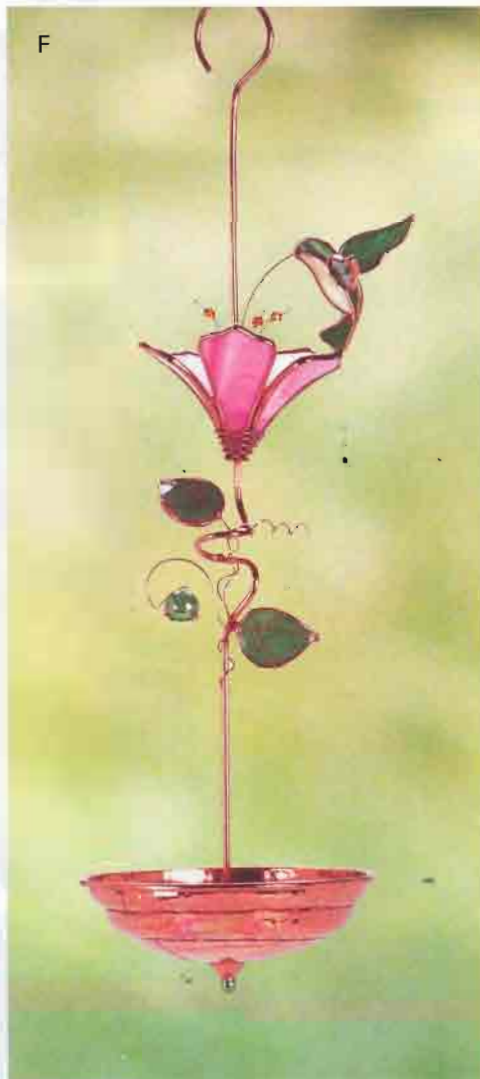

B

C

A

E

D

F

A • BIRD COTTAGE Weathered-finish garden cottage has a birdhouse upper story; fill the well below with birdseed or a potted plant. Distressed wood and metal. 6" x 5" x 14" high. **35110 $14.95**

B • NEW! FLOWER AND BEE BIRD FEEDER A bright, cheerful flower and buzzing bee are artfully formed from shiny wrought metal and colorful cut glass in this delightful hanging backyard bird feeder. 7½" x 3" x 17½" high. **36031 $19.95**

C • MATTHEW 19:26 SIGN Garden greens and birdhouses brighten a charming stained-glass sign emblazoned with a treasured Biblical quote. Glass with metal dragonfly ornament. 13" x ¾" x 8½" high. **35124 $12.95**

D • HUMMINGBIRD BIRD FEEDER A hungry hummingbird shares a yellow flower with his fellow flyers. A sunny accent for your garden! Flower is 7½" in diameter, hummingbird is 2½" high. Alabastrite. 12" chain. **29086 $9.95**

E • FREE-STANDING BIRDHOUSE Cute and clever cottage houses a whole community of birds! Solid wood construction with sturdy free-standing base. Some assembly required. 8½" x 8½" x 29½" high. **34299 $29.95**

F • FLASHY HUMMINGBIRD FEEDER Gleaming copper-finished metal and glowing glass comprise this graceful feeder! A hummingbird sips delicately from the flower of the morning glory; glass dewdrops sparkle amongst the coiling vines; a cup below cradles a generous offering of birdseed. 7½" diameter x 25" high. **34389 $29.95**