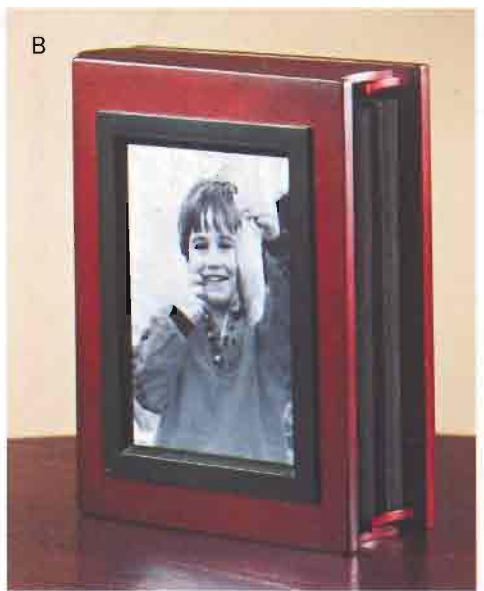

B

B • HANDCRAFTED PHOTO ALBUM

Handcrafted from rich cherry wood, this distinctive photo album has 50 pages and can display up to 200 4" x 6" photos. 7¼" x 2½" x 9½" high. **33327 $21.95**