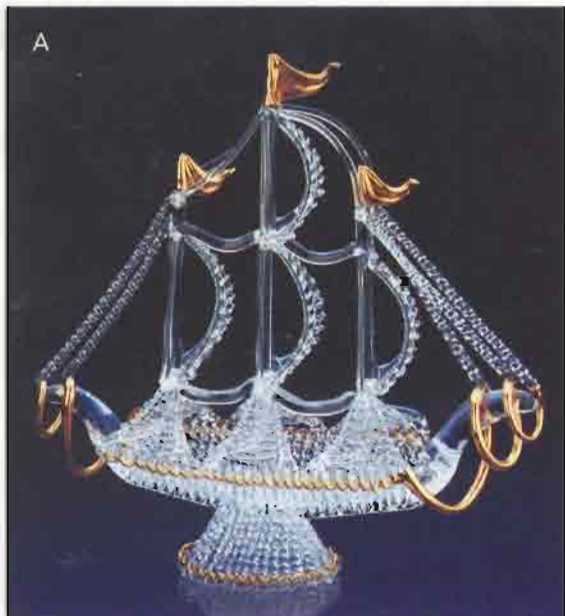

A • CRYSTAL SEA SCHOONER
Gracefully sailing its way into home or office, this gold-trimmed, spun-glass schooner is the perfect memento for a boat enthusiast. 9 1/4" x 2 1/4" x 9 1/4" high. **32267 $44.95**

B • GLASS CAROUSEL A mirrored musical treat with a double twist! Carousel base revolves one way... canopy and acrylic horses the other. Gold-tone trim. 4 1/2" diameter x 8 1/2" high. **22770 $49.95**