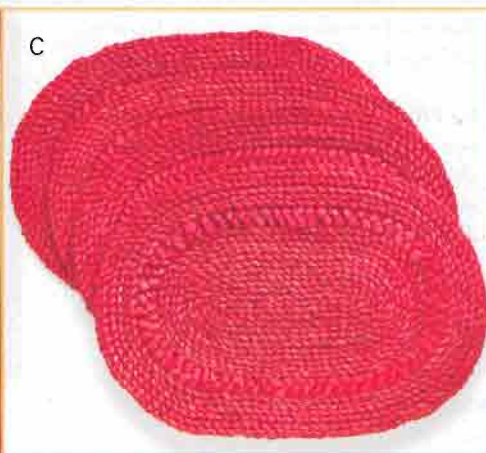

KITCHEN & ENTERTAINING

G • NEW! FIESTA TORTILLA WARMER Your tortillas stay extra toasty in this south-of-the-border style warmer. Microwave and dishwasher safe. Earthenware. 9" x 9" x 3 3/4" high. **36689 $24.95 ▲**

H • NEW! FIESTA SPOON REST A red hot decoration for your stovetop that also saves it from messy spoon splatters. Dishwasher safe. Earthenware. 9 1/2" x 5 1/4" x 1 1/2" high. **36670 $9.95 ▲**