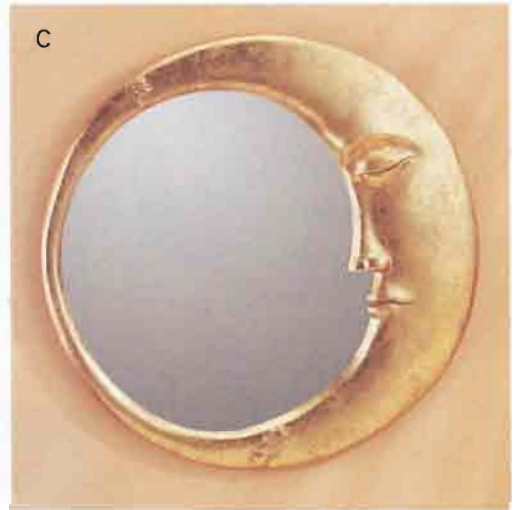

C • CELESTIAL MOON WALL MIRROR The man-in-the-moon frames your reflection, surrounding your face in the night sky's beauty! Gold-finish alabastrite. 14 1/4" diameter. **30103 $19.95**