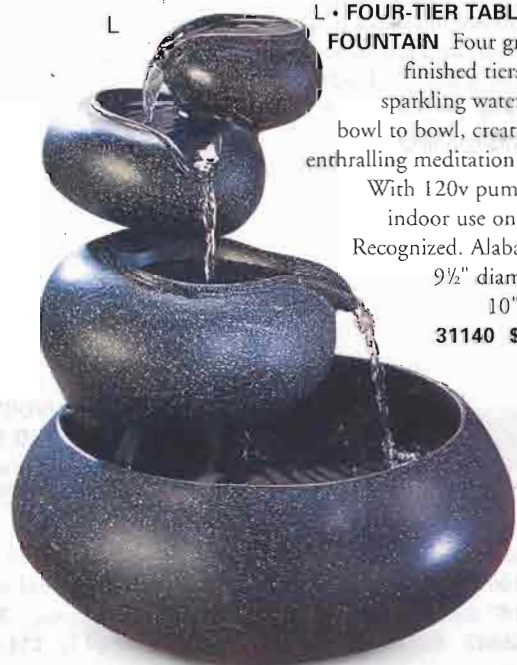

L

L • FOUR-TIER TABLETOP FOUNTAIN Four granite-finished tiers cycle sparkling water from bowl to bowl, creating an enthralling meditation piece. With 120v pump. For indoor use only. UL Recognized. Alabastrite. 9½" diameter x 10" high. **31140 $34.95**