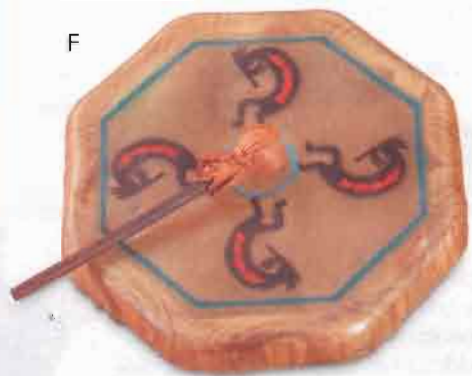

B

C

D

E

A

A • SOUTHWESTERN PATTERNED VASE

A boldly textured ceramic pot brightly painted in an intricate geometric pattern with leather and feather accents. 6½" diameter x 6½" high. **34745 $19.95**

B • ANTLER WINDCATCHER A center spiral surrounded by hypnotically fluttering feathers, leather accents and colorful carved wood beads is topped by an antler's horn to catch your Western dream from the wind. 9" diameter x 34" long. **35153 $14.95**

C • WOLF WINDCATCHER An antler horn windcatcher holds a mystical rabbit fur-lined wolf's head within its dreamlike frame. Alabastrite antlers. 9" x 3¼" x 20" high. **33685 $19.95**

D • WINDCATCHER Hang this genuine leather, beaded and feathered windcatcher by a window to catch all the magical dreams floating on the breeze. 8" x 16" long. **31683 $5.95**

E • SPIRIT OF PEACE Peace pipe carved with the image of a bold bald eagle is lined with fluffy rabbit's fur, leather straps, beads and soft feathers. For decorative purposes only. 13½" x 2½" x 21½" high. **30734 $19.95**

F • KOKOPELLI'S HAND DRUM Seductive kokopelli plays his flute on the face of this wood and leather hand drum. 8¼" leather-wrapped drumstick included. 11¾" x 11¼" x 1½" thick. **35152 $19.95**

F