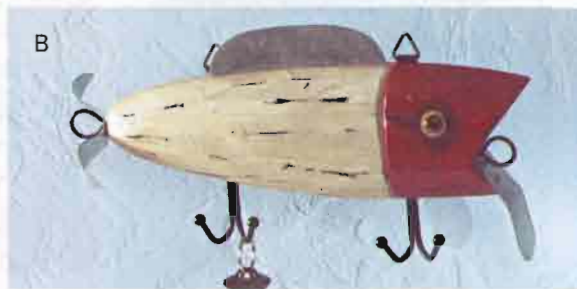

J • SHIP IN A BOTTLE Fully rigged, painstakingly detailed scale model barque in a glass bottle. Wood base. 11" x 3" x 4" high. **27019 \$12.95**

K • NEW! FISHERMEN'S TIC TAC TOE SET The timeless battle between fish and fisherman plays out on this imaginative and whimsical tic-tac-toe board. Polystone. Includes 5 fish and 4 fishermen, all 1¼" tall. Board 6½" square. **36147 Set \$19.95**

L • MODEL SCHOONER Wooden schooner rendered with a connoisseur's eye for detail is a delight to any maritime enthusiast! 16" x 2½" x 14¼" high. **32222 \$29.95**

I

H

J

K

L

C

A

A • "GONE FISHIN'" KEY HOLDER Artfully crafted key holder fills entryways with homespun charm. Wood. 11½" x 2¼" x 11½" high. **31180 \$14.95**

B

B • FISHING LURE HANGER Sturdy fishing lure catches coats and keys with style. Wood and metal. 13" x 1¼" x 6⅞" high. **35135 \$12.95**

C • NEW! MALLARD DUCK LAMP A handsome mallard lands gracefully in his pond at the base of this classic lamp that features a

lampshade portrait of this distinguished bird. UL recognized. Max. 40 watt bulb (not included). Alabastrite base with paper shade. 8½" diameter x 15½" high.