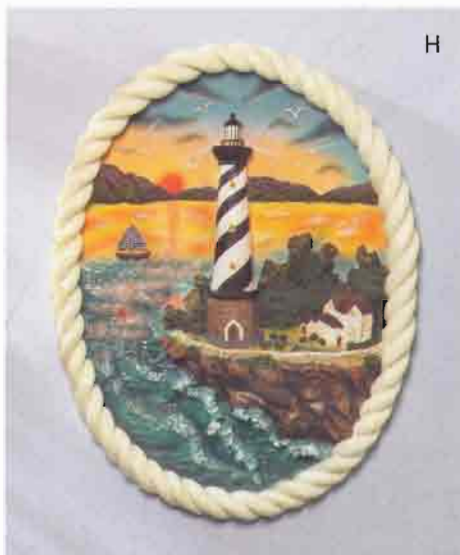

H • COLORFUL LIGHTHOUSE WALL PLAQUE Waves froth against the shore, birds dance in the blazing sky, and the sun slowly fades into the night behind this watchful lighthouse. Alabasterite. 9 1/4" x 1 1/8" x 11 1/4" high. **32162 $19.95**

H

I • CAPIZ SHELL LIGHTHOUSE SUNCATCHER Shimmering Capiz shell suncatcher lighthouse brightens any window. 4 3/8" x 6 7/8" high. **34519 $7.95**