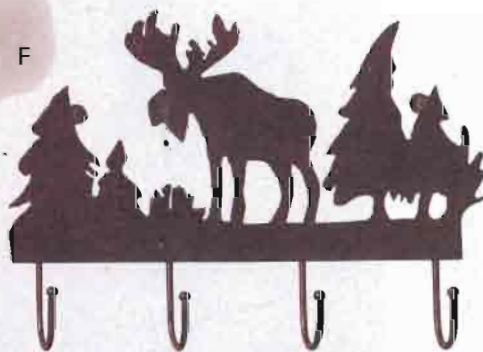

C • MOOSE WINDCHIME

Silhouetted moose and pine add outdoorsy appeal to this silver chime. Metal-crafted accents have a rusty matte finish for a weathered feel. 6" x 4¼" x 32" long. **34064 $14.95**

D • KOKOPELLI

WINDCHIME Kokopelli plays a melodious song of the desert on the tubes of this unique windchime. 4" diameter x 22" long. **30045 $19.95**

A • BIRDHOUSE WINDCHIME

Wood "Love Nest" birdhouse with tinkling chimes invites feathered residents to join in the song! Wood with metal chimes. 4¾" x 3¾" x 21" long. **34721 $14.95**

B • CLASSIC WINDCHIMES

Simple yet elegant! The slightest breeze starts a gentle symphony. Wood and aluminum. 3½" diameter x 23½" long. **28191 $14.95**

E • WILDERNESS WINDCHIME

Familiar forest figures cavort in the wind, prancing amongst the pines. A touch of back-country charm. Metal. 11¾" x 1½" x 25½" long. **31830 $14.95**

F • WILDERNESS WALL HOOK

A touch of the Yukon for entry or hall, this moose-and-pine wall hook holds warm winter clothing at the ready. Rusted-finish metal. 14" x 1¾" x 10" high. **30333 $14.95**