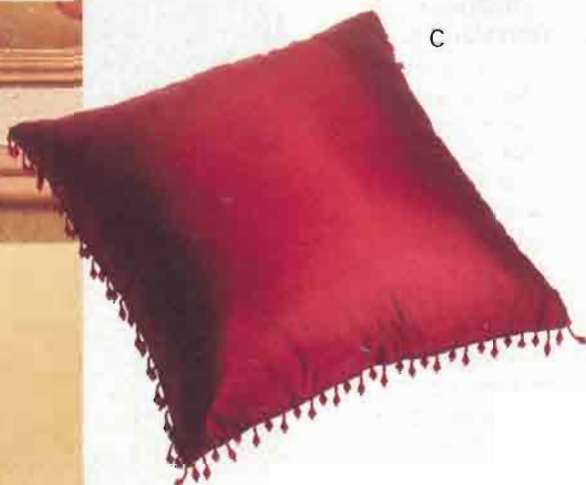

A • ANTIQUED SCROLL-MOTIF TABLE LAMP Slender, elegant lamp is clad in dramatic deep gold scrollwork. The look of a timeless antique! Alabastrite base. UL Recognized. Max. 40 watt bulb (not included). May require additional freight charge. Base: 23" high. Shade: 12" diameter x 9" high. **34242 $79.95**

B • ORNATE SCROLL BOOKENDS Elaborate scroll-and-basketweave bookends are bathed in antiqued gold for a classic look. Alabastrite. 8 1/4" x 3 3/8" x 6 3/4" high. **34240 Pair $19.95**

C • BURGUNDY BEADED PILLOW Brilliant beads bedazzle on a deep crimson cushion. Turn any furnishing into a throne fit for royalty! 100% polyester. 16 1/2" x 16 1/2" high. **35041 $14.95**

D • GOLDEN LION CLOCK Classic lion-and-ball motif gives regal appeal to a sophisticated clock! Large dial with an ornate crown rests upon the back of the King of the Beasts. Uses 1 AA battery (not included). Alabastrite. 5 3/4" x 3 1/2" x 7 1/2" high. **33615 $29.95**

E • ITALIAN PALACE CLOCK A stately example of European elegance, created in the style favored by Old-World Italian royalty! Uses 1 AA battery (not included). Alabastrite. 13" x 5 1/2" x 16 1/8" high. **20689 $79.95**