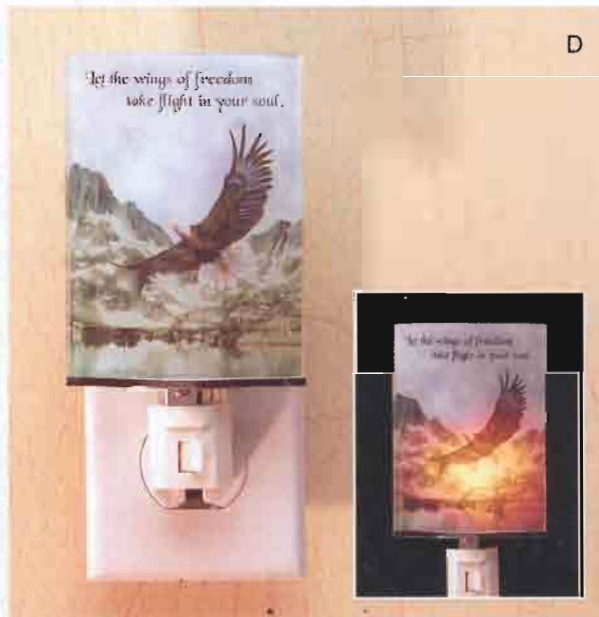

C • EAGLE IN FLIGHT There's no more magnificent sight than an eagle in flight, as this fine porcelain sculpture of an eagle soaring through the sky clearly illustrates. Porcelain. 8" x 5" x 6" high. **31811 $17.95**

D • INSPIRATIONAL EAGLE NIGHT LIGHT Emblazoned with the inspirational "Let the wings of freedom take flight in your soul," this glass, UL recognized night light brings comforting light to dark times. 7 watt bulb included. 3" x 2" x 5 1/2" high. **34910 $9.95**