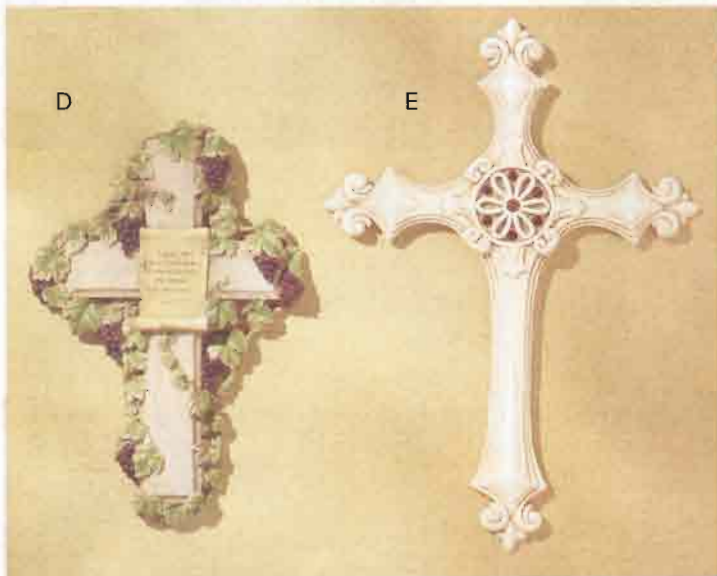

A • LIFE OF JESUS WALL PLAQUE This stunning cross-shaped wall plaque depicts the spiritual journey of Christ. Alabastrite with antique finish and gold plating. 9½" x 1½" x 12" high. **34796 $19.95**

B • ANTIQUED CELTIC CROSS This beautifully carved Celtic cross is rendered in an ornate antique faux-verdigris finish. Alabastrite. 12" x ¾" x 17½" high. **34120 $19.95**

C • CLASSIC RUSTIC WALL CROSS Rough-hewn carvings and an antique finish make this cross a striking pastoral wall ornament. Alabastrite. 8½" x ¾" x 15½" high. **33603 $14.95**

D • GRAPEVINE MOTIF WALL CROSS Ornate wall cross adorned with grapevines is complimented by an illustrative quote from John 15:5. Alabastrite. 8½" x 1" x 12½" high. **34176 $14.95**

E • RENAISSANCE WALL CROSS This wall cross, with its lovely fleur-de-lis and circle of amber accents at the center, looks as if it were carved from ivory. Alabastrite. 11½" x ¾" x 16¼" high. **34171 $14.95**

F • FLORAL MOTIF CROSS The lovely addition of a vine of pink flowers adds a bit of color to this stone-finished cross. Alabastrite. 7¼" x 1¼" x 12½" high. **33569 $10.95**

G • GOTHIC WALL CROSS A rose centerpiece highlights this Gothic stone-finished wall cross. Alabastrite. 9½" x 6" x 12½" high. **32006 $9.95**

H • LUMINOUS JESUS ON THE CROSS This clear acrylic Crucifix depicts Jesus glowing in multi-colors and light. Uses 3 AAA batteries (not included). Alabastrite. 6½" x 4½" x 12½" high. **34058 $39.95**