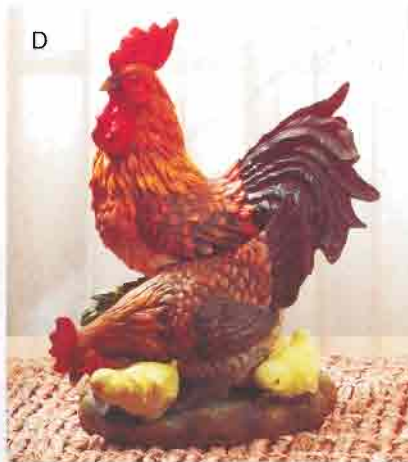

D

E • LIFE-SIZE ROOSTER

Resplendent in its genuine feathers, this life-sized replica is so realistic even hens might not be able to tell the difference! 13" x 5½" x 14½" high.

33704 $29.95

F • ROOSTER GIFT BOXES

A beautiful, easy way to wrap up your gifts, these darling rooster gift boxes are sure to get "ooh's" and "aah's" before the present is even seen! Largest is 5¼" x 6" x 7" high.

32386 Set of 3 $14.95