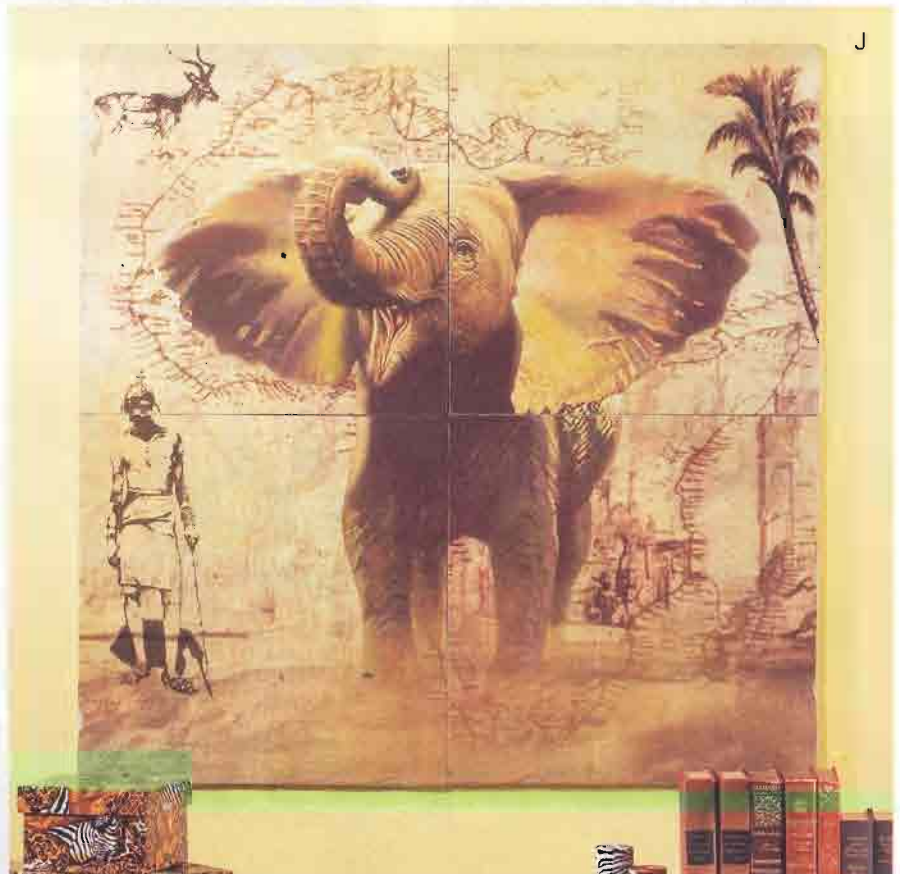

G

G • SAFARI LAMP This lamp features a leopard-print fabric shade and alabaster base that resembles antique mahogany. 72" cord; 15 watt bulb not included. UL Recognized. 6" x 6" x 11 $\frac{3}{4}$ " high. **32175 $29.95**

H

**ONLY
$29⁹⁵**

H • ELEPHANT WALL SHELF This elephant-head wall shelf brings fun safari style to your home. Alabaster. 14" x 6 $\frac{1}{4}$ " x 9 $\frac{3}{4}$ " high. **33678 $29.95**

I • SAFARI POTS Fine decoupage scenes from a safari are on each of these tin pots for an exciting addition to your home's decor. 5 $\frac{1}{2}$ " x 5 $\frac{1}{2}$ " x 5" high. **35629 Set of 3 $14.95**

I

J • ELEPHANT WALL MURAL A powerful elephant sounds his glory as he is led by his master across the African Serengeti in this dramatic 4-piece wall mural. 31" square. **35692 $59.95**

K • PROTECTIVE PACHYDERM Crafted of fine porcelain, this protective pachyderm wields a log as junior squeaks out his demands in this playful portrait of the familial bond. 5" x 9 $\frac{1}{2}$ " x 10" high. **31814 $29.95**

K

J