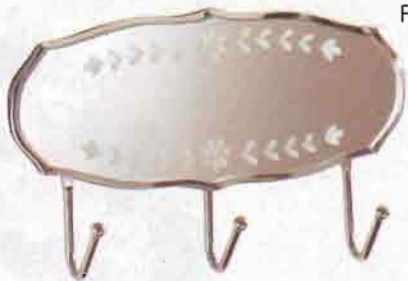

F • VENETIAN MIRROR A floral etched Venetian glass mirror with tempered metal hooks is a graceful and beautiful way to keep things handy. 9" x 2" x 5½" high.
35236 $14.95

G • SNOWFLAKE TILE WALL SHELVES Two-tier distressed white metal tile wall shelves are ornately decorated with intricate swoops and emblazoned with unique snowflake patterns. Some assembly required. 16" x 5" x 13" high. **35663 $19.95**