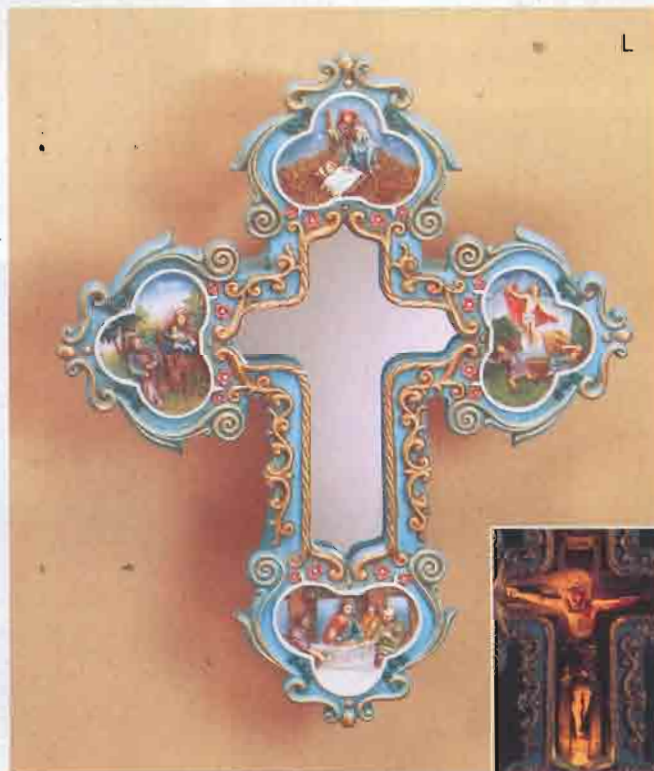

H

H • LAST SUPPER WALL CLOCK The Last Supper is dramatized in all its brilliance on this quartz movement wall clock. Uses one AA battery (not included). Wood. 22½" x 1½" x 15¾" high. **29488 $39.95**

I • THE LAST SUPPER A colorful and vibrant depiction of The Last Supper, in carefully detailed alabastrite and five-panel glass mirror. 13½" x 5" x 9" high. **35556 Set of 2 $39.95**

I

K

J

J • GOD'S FOOTPRINTS CLOCK A beautiful picture of an amber-hued beach at sunset adorns this ceramic clock that also features a story that re-inspires faith during difficult times. Uses 1 AA battery (not included) 12" diameter. **35688 $19.95**

K • LAST SUPPER SCULPTURE The Last Supper takes the form of a striking, two-piece sculpture with a Gothic-style mirror backdrop. Alabastrite. 13½" x 4½" x 8¾" high. **33531 Set of 2 $39.95**

L • LIFE OF JESUS CROSS Glorious scenes from all walks of Jesus' life surround the center mirror which reveals a miraculous portrait of the Son of God when turned on. Uses two AA batteries (not included). Alabastrite. 11½" x 2½" x 14¾" high. **34091 $39.95**

M • LAST SUPPER OVAL PLAQUE Presented in bas-relief on an oval plaque with a wafer-design border, this rendition of The Last Supper adds drama to an alcove, wall or other retreat. Alabastrite. 11½" x 1" x 8¾" high. **30088 $19.95**

M

L