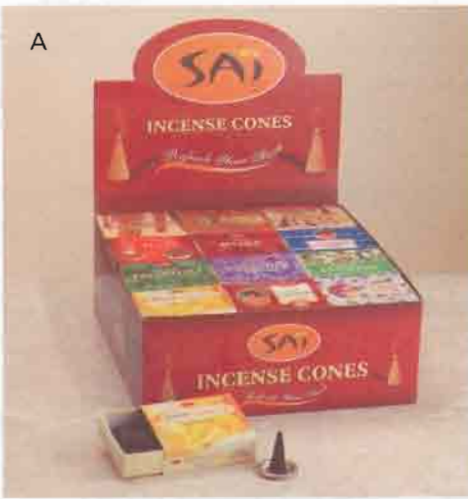

A

B

A • SAI INCENSE CONES Refresh your senses! Each box of Sai incense cones includes 10 savory scented cones and a metal burner. Eleven different scents, including charming jasmine and peaceful patchouli. 2 7/8" x 2 1/4" box. **34005 $0.99** each, sold in a pack of 48

B • JEWELED INCENSE HOLDERS Glitzy incense holders sparkle with jewels sprinkled in fantastical patterns. 1 1/8" x 3/8" x 8 3/4" long. **33114 $3.99** each, sold in a pack of 12

C • MIRRORED TILE INCENSE HOLDERS Assorted incense holders brilliantly ornamented with jazzy mirrored tiles lend an Eastern flavor to aromatic delights. Largest 1 1/2" x 1/2" high. **30355 $1.49** each, sold in a pack of 12

C

D

D • CHINESE DRAGON INCENSE HOLDERS Ornate dragons crafted from fine Chinese porcelain come in three muted colors adding Eastern style to your décor. 2" x 2 1/2" x 10" long. **33648 $12.95** each, sold in a pack of 3

E • CELTIC INCENSE CONE HOLDERS Ancient Celtic symbols criss-cross and squiggle along these stunning golden incense burners. Alabastrite. 1 1/8" x 3/4" x 9 1/2" long. **34036 $4.99** each, sold in a pack of 6

E

F

F • TURTLE INCENSE HOLDERS Adorable fimo turtles with delightfully colored shells in assorted designs! 2 1/2" x 2" x 1 1/4" high. **28460 $3.99** each, sold in a pack of 6

G • FUN COLORFUL INCENSE HOLDERS Incense burners with plenty of pizzazz! Six unique fimo incense dishes. 2 3/4" diameter x 2 1/2" high. **31823 $3.99** each, sold in a pack of 6

G

H

H • FROG INCENSE HOLDERS Colorful fimo frog incense holders are inspired by the exotic tropical frogs of South America. 1 1/8" x 1 1/4" x 1 1/8" high. **29237 $3.99** each, sold in a pack of 6