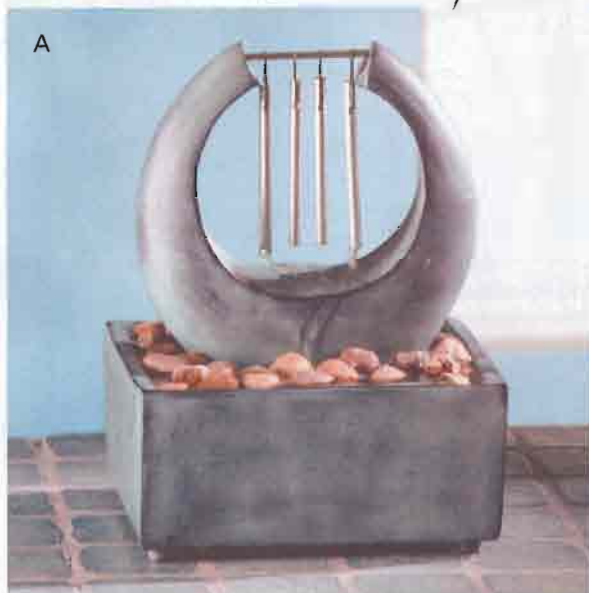

Restore Your Spirit, Calm your Soul... Relax

A