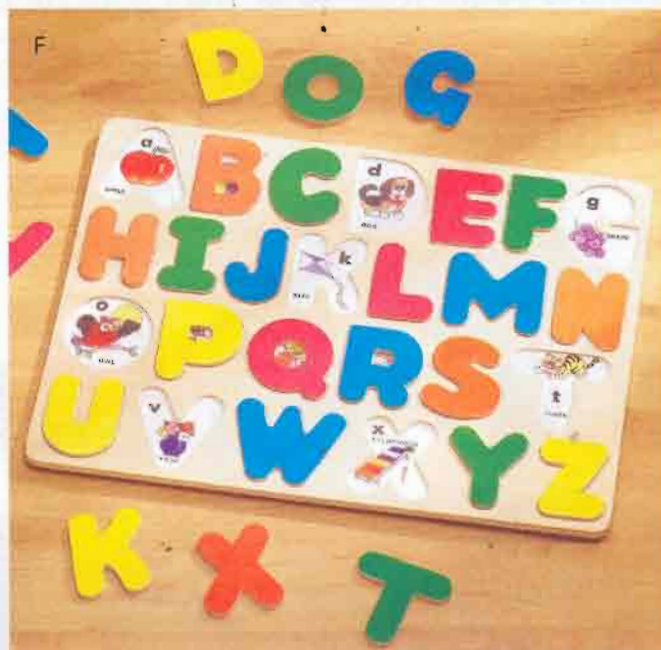

FOR THE LITTLE ONES

A • NEW! HELICOPTER TOY A brightly painted, carved wood helicopter in fun, bubbly shapes gets little pilots high on imagination! Not recommended for children under 3 years. 11½" x 3¾" x 3¾" high. **36349 $9.95**

B • SNAIL PUZZLE Bright, friendly snail is actually a 26-piece alphabet jigsaw puzzle! Wood. Ages 3 and up. 10" x ½" x 7½" high. **34054 $9.95**

C • ALPHABET BLOCKS TRAIN Wood choo-choo with rows of blocks shows toddlers their ABCs and 1-2-3s. 10½" x 4" x 6½" high. Ages 3 and up. **25839 $14.95**

D • EDUCATION STATION Sturdy wood playset helps little ones make learning fun! 10" x 1" x 7¾" high. Ages 3 and up. **24648 $9.95**

E • SORTING TOY SHAPES Little ones love to learn shapes with this fanciful, fun toy! Ages 3 and up. Wood. 6¾" x 6¾" x 6" high. **34817 $14.95**

F • ALPHABET JIGSAW PUZZLE Wood picture board's colorful shapes turn learning into a game! For children over 3 years. 15¾" x 11½" high. **27202 $14.95**