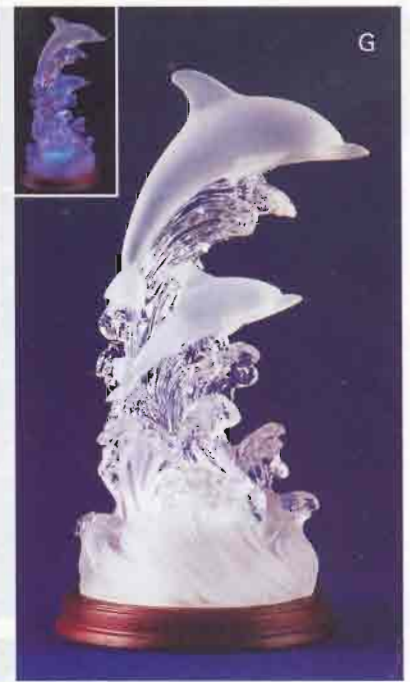

E

F

G

H

I • CULTURED BALLROOM DANCERS

Aristocratic dancers gracefully channel their passion into the genteel postures of an elegant waltz in this beautiful "frosted" finish alabastrite sculpture. Alabastrite. 12 1/2" x 3 1/2" x 17" high. **32400 $99.95**

I

E • EAGLE PAPERWEIGHT This proud eagle carved in clear glass is a refined and patriotic decoration. 5 1/4" x 1 1/2" x 6" high. **28313 $29.95**

F • UNICORN LIGHT From the pages of myth gallops this majestic unicorn, carved in frosted splendor and glowing with an ever-changing rainbow of light. Uses 3 AA batteries (not included). Alabastrite. 7 1/4" x 4 1/4" x 10" high. **34059 $49.95**

G • DOLPHINS ON WAVES OF LIGHT This artistic frosted sculpture features a pair of balletic dolphins riding the crests of illuminated waves that gradually cycle through a rainbow of beautiful colors. 5 1/2" diameter base. Uses 3 AA batteries (not included). Alabastrite. 5 7/8" x 5 7/8" x 10 1/2" high. **32270 $49.95**

H • ROSE-ETCHED DINNER BELL Glass dinner bell made from genuine crystal with pressed glass designs of round etched panels, each featuring a rose. 24% lead content. 8" high. **20049 $12.95**