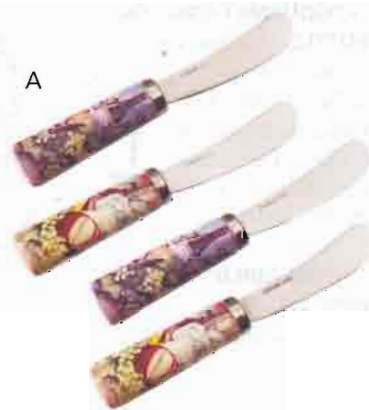

Santa Barbara
CERAMIC DESIGN

A • WINE AND CHEESE SPREADER SET Spreaders that show appetizing images of gourmet hors d'oeuvres bring out the best in the cheese. Dishwasher safe. **35800 Set of 4 $12.95 ▲**

B • IN VINO VERITAS CANAPE PLATES Tempting images of ripe grapes, fragrant cheeses and deep fine wines accentuate your mouth-watering hors d'oeuvres. Packaged in an elegant gift box. Microwave and dishwasher safe. Porcelain. 6" diameter. **35797 Set of 4 $29.95 ▲**

C • IN VINO VERITAS SERVING PLATTER A collection of beautifully painted classic wines and gourmet cheese graces this lovely platter. Microwave and dishwasher safe. Porcelain. 12" x 6 1/2" high. **35798 $14.95 ▲**

D • IN VINO VERITAS COASTER SET The deep burgundy wines that grace these attractive coasters accentuate the vino you put upon them. Packaged in an elegant gift box. Dolomite. 4" diameter. **35796 Set of 4 $12.95**

E • WINE AND CHEESE OIL BOTTLE Put images of ripe grapes and fragrant cheeses at the center of your kitchen with this tempting glass oil bottle. Dishwasher safe. 16 oz. **35799 $9.95 ▲**