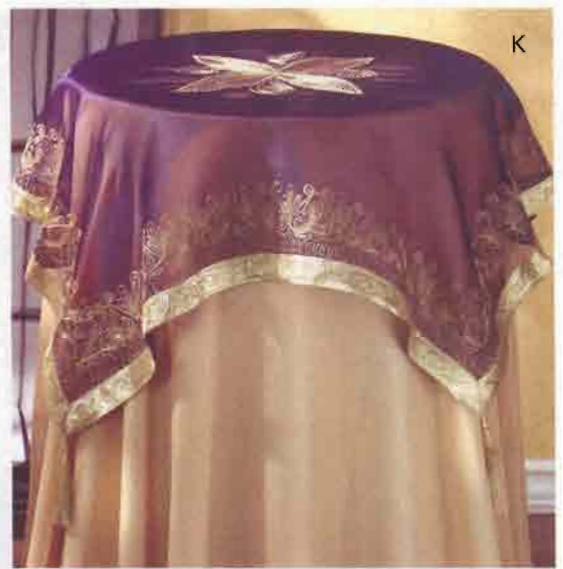

JEWEL-LED LID JAR CANDLE Candle is encased in a colored jar, its ornate silver-plated lid sparkling with warmly colored acrylic "jewels." 9 hour burning time. Lead-free wick. 2½" diameter x 1½" high.

- **G • LAVENDER JEWEL-LED LID JAR CANDLE 35347 $7.95**
- **H • SANDALWOOD JEWEL-LED LID JAR CANDLE 35346 $7.95**
- **I • ROSE JEWEL-LED LID JAR CANDLE 35345 $7.95**

J • ROYAL PURPLE ACCENT PILLOW Give your home furnishings the royal treatment! Deep purple fabric is a rich backdrop for gorgeous gold tassels and trim. 60% lurex, 20% polyester, 20% nylon. Dry clean only. 16" square. **35023 $19.95**

K • ROYAL PURPLE TABLECLOTH Iridescent plum-colored fabric table drape with lustrous gold appointments is a touch of true opulence for your home. 60% lurex, 20% polyester, 20% nylon. Dry clean only. 40" square. **35022 $39.95**

L • BURGUNDY JAPURI-PRINT THROW Japuri print throw brings the intrigue of ancient India to your den! Use as a throw, bedspread, or even a unique window treatment. Finely woven cotton. 72" x 108" long (dimensions may vary slightly). **31468 $21.95**

M • SKELETON PATTERN SHEET This daringly different decoration sends shivers up your spine with skulls and skeletons capering across a midnight-black background. 100% cotton. 72" x 108" long. **34166 $21.95**

N • CELESTIAL PATTERN SHEET Astral patterns in blazing blues, reds and golds decorate this comfy cotton square of sheeting! Generously sized for a variety of uses, this fabulous fabric is equally at home as a spread throw or curtain! 100% cotton. 72" x 108" long. **32462 $21.95**

O • YIN-YANG DRAGON PRINT SHEET Daring and dramatic, two royal dragons coil into each other, bordered all around by a traditional Asian motif. Use as a bedspread throw or a striking window treatment! 100% cotton. 72" x 108" high. **34363 $21.95**