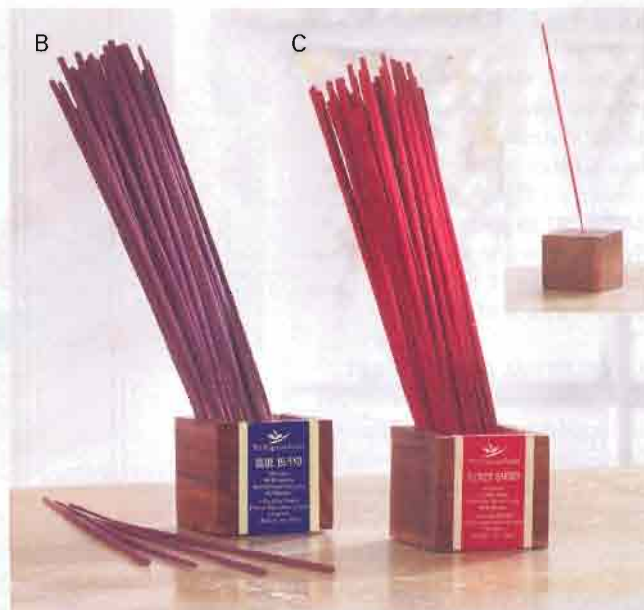

A • INCENSE OF THE ELEMENTS Zen Scents incense kit. Polished wood holder is adorned with a brass inlay, symbolizing the five elements. 125 sticks. Glass window in lid. 9" x 4¼" x 1½" high. **33006 Set $14.95**

E

B • NEW! LAVENDER SCENT INCENSE SET Long-burning incense freshens the room with the soothing smell of lavender. Includes 60 incense sticks and wooden holder. Holder: 2¼" x 10½" high. **36255 $4.95**

C • NEW! ORCHID SCENT INCENSE WITH HOLDER Set a mood of calm tranquility with the subtle yet sweet scent of orchids. 60 incense sticks included with the wooden holder. Holder: 2¼" x 10½" high. **36222 $4.95**

D • INCENSE KIT High quality incense set boxed in polished wood with a glass window showcasing 40 cones, 120 sticks and a holder. Assorted exotic scents. Wood with glass window in lid. 6" x 5½" x 1½" high. **33005 Set $14.95**

E • CHERUB INCENSE HOLDER One of God's tiny messengers of love finds harmony with a dove of peace in this classic stone-finish incense holder. Alabastrite. 3¾" x ¾" x 4" high. **33567 $7.95**

F • HIPPY INCENSE HOLDER A wacky way to burn incense, this "far-out" dude is having a blast – and so is everyone who sees him! Alabastrite. 2" x 2¾" x 12" long. **34598 $12.95**

G • MAGIC DREAM INCENSE GIFT SET Let yourself be enchanted by the bouquet emanating from this Magic Dream gift set in a satin bag. Includes a wooden 10" long burner. **33518 $4.95**