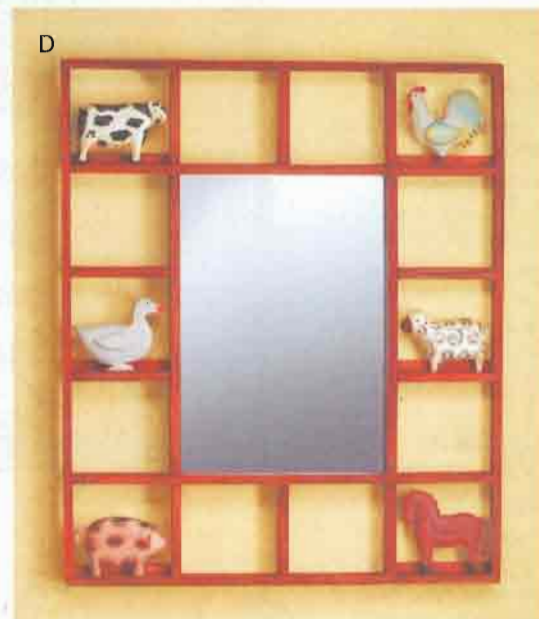

A • DECORATIVE ANGEL PLATE SET These country angels will sweep you up to the heavens in their loving arms and red checkered aprons. A cheerful angel also smiles down from the top of the high quality, metal rack. For decorative purposes only. Porcelain plates: 8" diameter. 10½" x 1½" x 28" high. **32383 Set of 4 $29.95**

B • ANGEL DOOR CROWN Hand-painted in bright, cheerful colors, a perky little angel swoops down from the skies to bless your home. Wood. 27½" x ½" x 10" high. **33776 $19.95**

C • DISPLAY CASE Walnut-finished wood, glass enclosed compartments with brass-tone hinges and fixtures, and a quirky country style makes this deluxe curio hutch an adorable spot to display your daintiest treasures. (Curios not included.) 11½" x 2¼" x 14¾" high. **21923 $29.95**

D • FARM ANIMAL FIGURINE MIRROR A full farm of figurines populates this rich wood framed wall mirror. Bring even more life to the farm with your own figurines! 16½" x 1" x 20" high. **35117 $29.95**

E • KITCHEN TROLLEY Contemporary design, wheeled wine trolley is a great way to add elegant tile-topped counter space to your kitchen without sacrificing mobility. Trolley also has a drawer, glass rack, and space for 8 wine bottles! Wood. Some assembly required. (Contents not included.) May require additional freight charge. 19" x 15" x 34" high. **35008 $79.95**