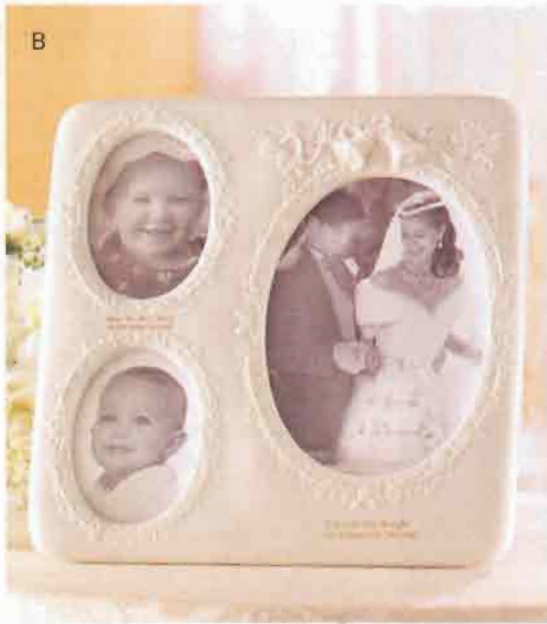

TOGETHER FOREVER

"There is no more lovely, friendly, and charming relationship, communion, or company than a good marriage."

-Martin Luther

A • WALTZING WEDDING COUPLE The groom dips his blushing bride as they begin their life together with a graceful waltz. Alabastrite. Wood base. 7½" x 5½" x 9" high. **29319 $29.95**