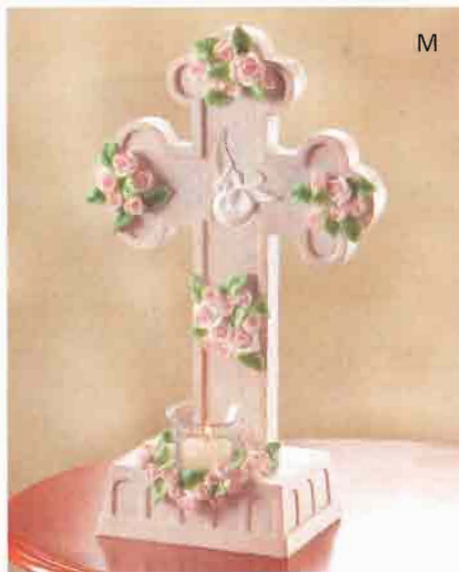

I

J

K

L

M

N

I • HAND-PAINTED CRUCIFIX The power of the Crucifixion is reverently depicted in this hand-painted cross. Alabastrite and wood. 7" x 12" high. **28227 $12.95**

J • WOODEN CRUCIFIX This handsomely detailed crucifix features a simple wooden cross with an alabastrite sculpture of Christ. 14 1/2" x 3 1/2" x 20 1/2" high. **32220 $27.95**

K • CROSS CANDLE HOLDER Tastefully decorated and finely detailed, this magnificent candleholder displays a devout prayer for serenity. Tapers only (not included). Alabastrite. 8 3/8" x 4 1/2" x 14 1/2" high. **33526 $17.95**
35845 10" Unscented Taper Candles
Set of 12 $11.95

L • GLOW-IN-THE-DARK CRUCIFIX Casting a calming light over the night, this unique crucifix radiates through the darkness. Alabastrite. 7" x 1 1/8" x 12" high. **31341 $10.95**

M • NEW! ROSE-LADEN CROSS CANDLEHOLDER This rough hewn "stone" cross appears to have fresh, pink roses blooming upon it. Doves fly peacefully by as a tealight's flame lights up this holy symbol of faith. Alabastrite with glass cup. Tealights only (not included). 8 3/4" x 4 1/2" x 14 1/4" high. **36506 $24.95**
35848 Unscented Tealights Set of 12 $3.95

N • CHRIST ON THE CROSS Crucifix mounted on a hill of unforgiving stones is a solemn reminder of the strength of Christ. Alabastrite. 6" x 2 3/4" x 12" high. **30109 $14.95**

O • NEW! RENAISSANCE VOTIVE HOLDER Fashioned after the cathedral votive holders created by the great Italian masters, this exquisite piece makes a worthy home for your holy offering. Alabastrite. Candle not included. 9 1/2" x 6" x 14 1/4" high. **36505 $29.95**
35849 Unscented Candle Balls Set of 6 $6.95

O