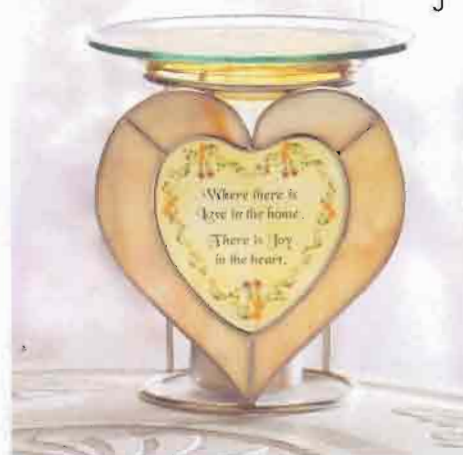

E

F

H

I

J

A • NEW! LADY'S JEWELRY BOX

A treasured keepsake for the sophisticated lady, this gorgeous jewelry box is created in a fine walnut finish with classic, curved drawers, a lift-top mirrored lid, and velvet-lined compartments on a curved, beveled base. Wood. 9 1/4" x 5 1/2" x 5 1/2" high. **36674 \$49.95**