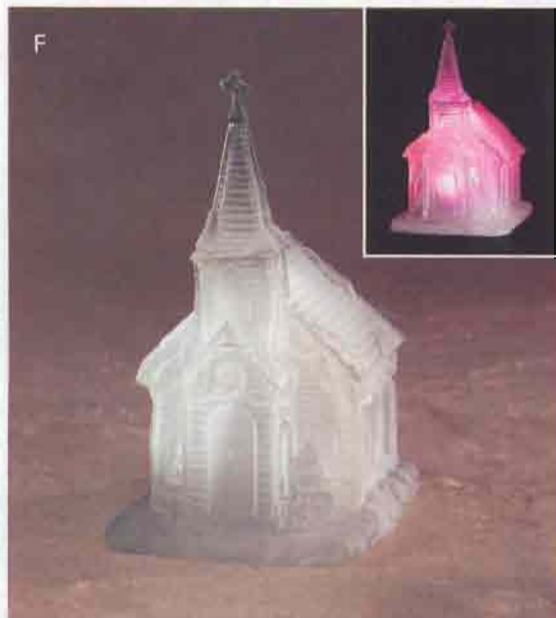

G • PRAYING HANDS A pair of hands set in prayer are pressed into solid glass for a simply divine addition to the mantle, bookshelf or desktop. 5" x 1¾" x 5⅝" high. **31903 $29.95**