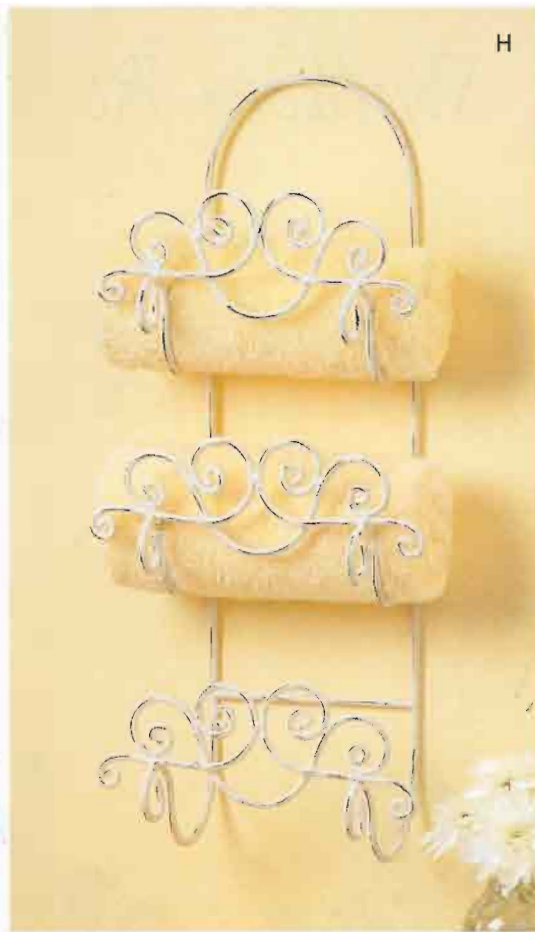

F

E • VENETIAN COAT HOOK Finely etched Venetian glass forms a stunning mirrored star plaque. Metal hook. 3½" x 1½" x 5" high. **35709 Pair \$12.95**

H

G

G • WHITE SCROLLWORK CORNER SHELF Curvy metal corner shelf features three tiers fetchingly topped by a lovely lacework design. Distressed white metal. Items on shelves not included. Assembly required. 18¼" x 12¾" x 48¾" high. **34138 \$49.95**