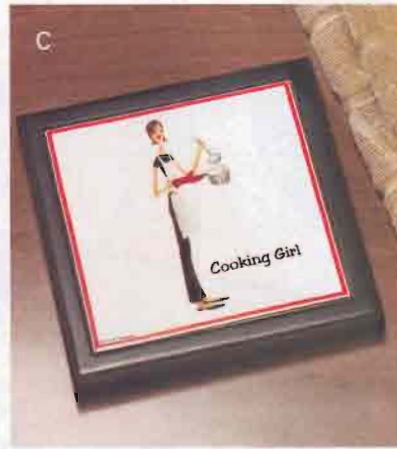

SANTA BARBARA CERAMIC DESIGN®

A • NEW!
"SHOPPING GIRL" COMMUTER MUG
Shopping Girl is your perfect shopping buddy because she keeps your coffee hot, your ice tea cold, never spills and always stays in style! Hand washing recommended. Plastic. 5" x 3½" x 7" high. **36565 $10.95**