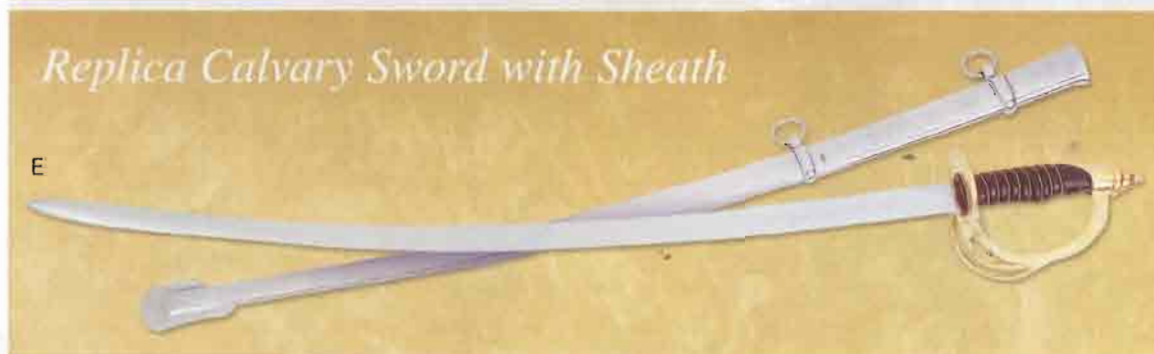

Replica Calvary Sword with Sheath