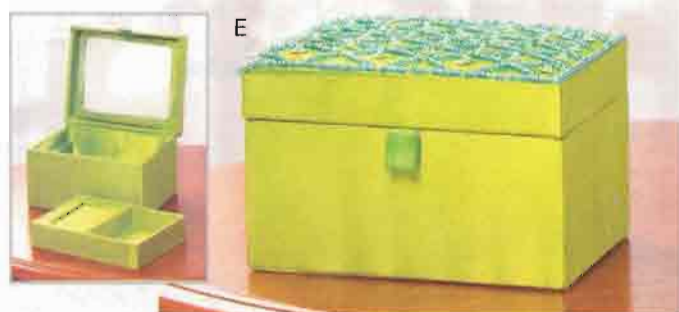

EXOTIC ACCENTS

A

A • FLORAL FRAMED MIRROR Make your memories come alive with this picture frame featuring emerald fabric radiating with the sparkle of ravishing embroidered flowers made from ruby red beads and golden sequins. 8" x 7/4" x 9 1/2" high. **35550 $17.95**

B • LUSTROUS BROWN PHOTO FRAME An opulent rhinestone studded frame to make your fun 4" x 6" photos sparkle! 7 1/2" x 3/4" x 9 1/2" high. **35553 $14.95**

C • LUMINESCENT BROWN CANDLE LAMP A translucent brown satin shade enhanced with mother of pearl and rhinestone accents paints the walls in vivid colors when a tea light is lit inside this stainless steel candle lamp. Tealights only (not included). 5" x 11" high. **35551 $19.95**
35848 Unscented Tealights Set of 12 $3.95

D

E

F

D • BEJWELED BROWN JEWELRY BOX Mother of pearl and rhinestone beads sparkle on the silky brown satin fabric of this enchanting jewelry box. Mirror inside. 6" x 4" x 3 1/2" high. **35554 $17.95**

E • SEA-GREEN JEWELRY BOX Turquoise fabric embroidered with sparkling sequins makes a beautiful home for your precious gems. Includes a hinged mirrored lid and hidden storage compartment! 5" x 4" x 3" high. **35539 $14.95**

G

H

F • NEW! IRON SCROLL VOTIVE HOLDER A sturdy yet stylish base of iron in a scrolled pattern complements the tinted glass votive candle holder. 60% paraffin wax, 40% palm oil. 2 1/2" diameter; 2 1/2" high. **36140 $9.95**

G • FLORAL PHOTO FRAME Ruby beads and golden sequins sparkle from the embroidered fabric face of this stunning 3" x 3" photo frame. 6 3/4" x 6" high. **35548 $9.95**

H • FABULOUS FLORAL JEWELRY BOX Chartreuse fabric glimmers with radiant claret and apricot flowers on this jewelry box embroidered with beads and sequins. Hinged mirrored lid. 6" x 4" x 3 1/2" high. **35549 $17.95**