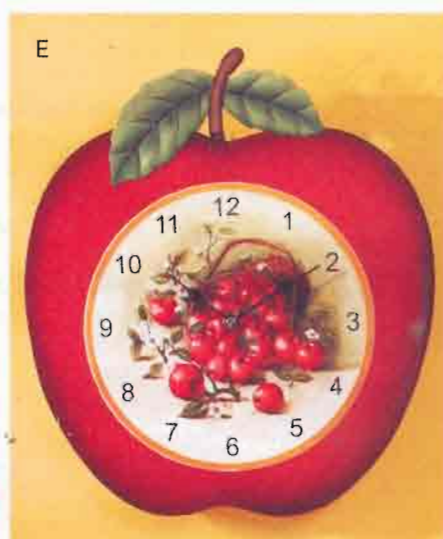

D • APPLE STYLED PLATE DISPLAY Three 9" diameter porcelain plates depicting lush, ripe apples are gorgeously displayed on a distinctive metal stand. Hand washing recommended; not microwave safe. Stand: 14½" x 14½" x 16½" high. **33765 Set of 4 $34.95 ▲**

E