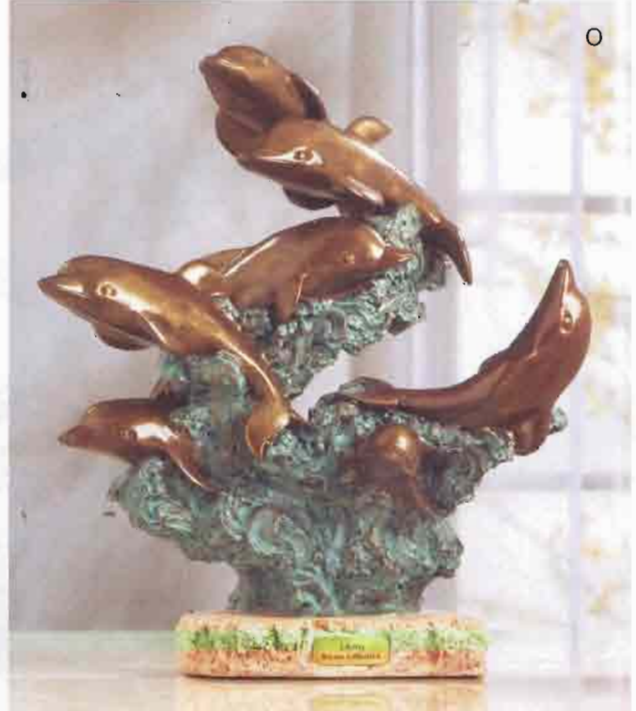

I • DOLPHIN CANDLE LAMP The light from the surface paints the backs of these playful dolphins as they frolic just beneath the waves. Glass shade, alabastrite base. Tealights only (not included). 4 $\frac{1}{2}$ " x 4 $\frac{1}{4}$ " x 8 $\frac{1}{2}$ " high.

35289 $14.95

35848 *Unscented Tealights Set of 12 $3.95*

J • DOLPHIN BUD VASE A lively and colorful square-edged glass bud vase decorated with a pair of spirited dolphins and their deep sea fantasy world. 2" x 2" x 8 $\frac{1}{2}$ " high.

35290 $14.95

K • UNDERSEA DOLPHIN PAINTING An ornate wrought metal frame provides an elegant accent to the stunning glass painting of graceful dolphins playing in an underwater wonderland. 22 $\frac{7}{8}$ " x 3 $\frac{3}{8}$ " x 13 $\frac{1}{2}$ " high. **35284 $49.95**

L • DOLPHIN PAINTED VOTIVE HOLDER

A pair of playful dolphins swim through a vibrantly painted undersea wonderland on the panels of this charming glass votive holder. Alabastrite base. Tealights only (not included). 4" x 4" x 7 $\frac{1}{4}$ " high. **35286 $19.95**

35848 *Unscented Tealights Set of 12 $3.95*

M • DOLPHIN PICTURE FRAME Give your favorite 5" x 7" photos a flavor of the sea with this appealing picture frame in a dolphin pattern. Porcelain. 7" x 9" high. **33831 $9.95**

N • LARGE BLUE DOLPHIN SWING Swinging with ease, these graceful dolphins gracefully sweep through the stainless steel hoops of this lovely sculpture. Acrylic. 5 $\frac{1}{2}$ " diameter x 14" high. **35741 $17.95**

O • LEAPING DOLPHINS SCULPTURE A pod of playful dolphins leap through cresting waves in bronze-finish alabastrite. Liberty Bronze Collection. 11 $\frac{1}{4}$ " x 5 $\frac{3}{4}$ " x 13" high.

27251 $49.95