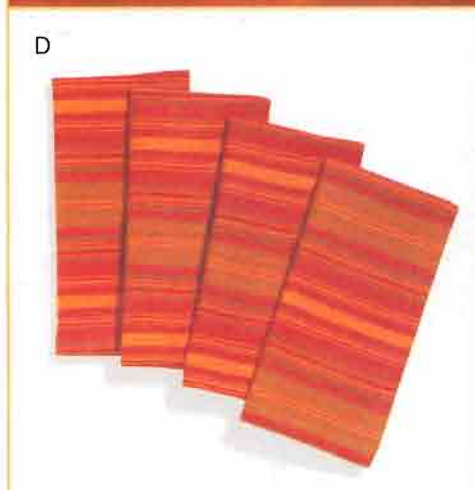

KITCHEN & ENTERTAINING

G • NEW! FIESTA TORTILLA WARMER Your tortillas stay extra toasty in this south-of-the-border style warmer. Microwave and dishwasher safe. Earthenware. 9" x 9" x 3 3/4" high. **36689 $24.95 ▲**

H • NEW! FIESTA SPOON REST A red hot decoration for your stovetop that also saves it from messy spoon splatters. Dishwasher safe. Earthenware. 9 1/2" x 5 1/4" x 1 1/2" high. **36670 $9.95 ▲**