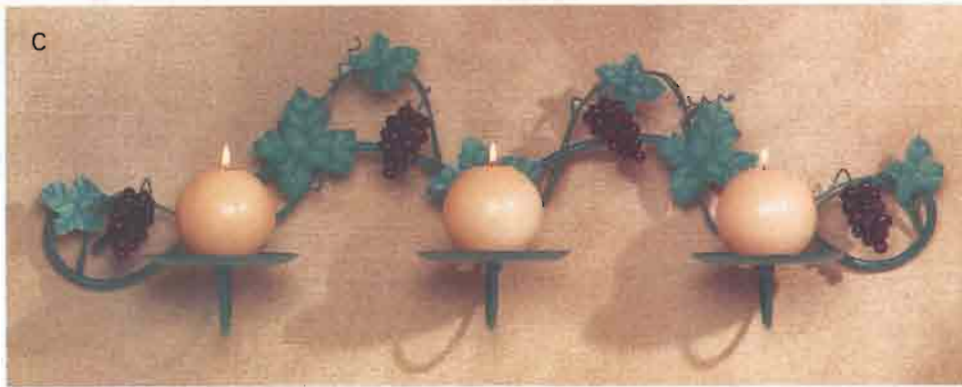

A • CAFE-STYLE WALL PLANTER SET
Delightful scrollwork wall planters and shelf create the feel of a quaint French café, adding greenery to small spaces. Two terra cotta pots included. Chair measures 5" x 4½" x 9¼" high. Table: 8½" x 4¾" x 6¼" high. **32406**
Set of 3 **$24.95**