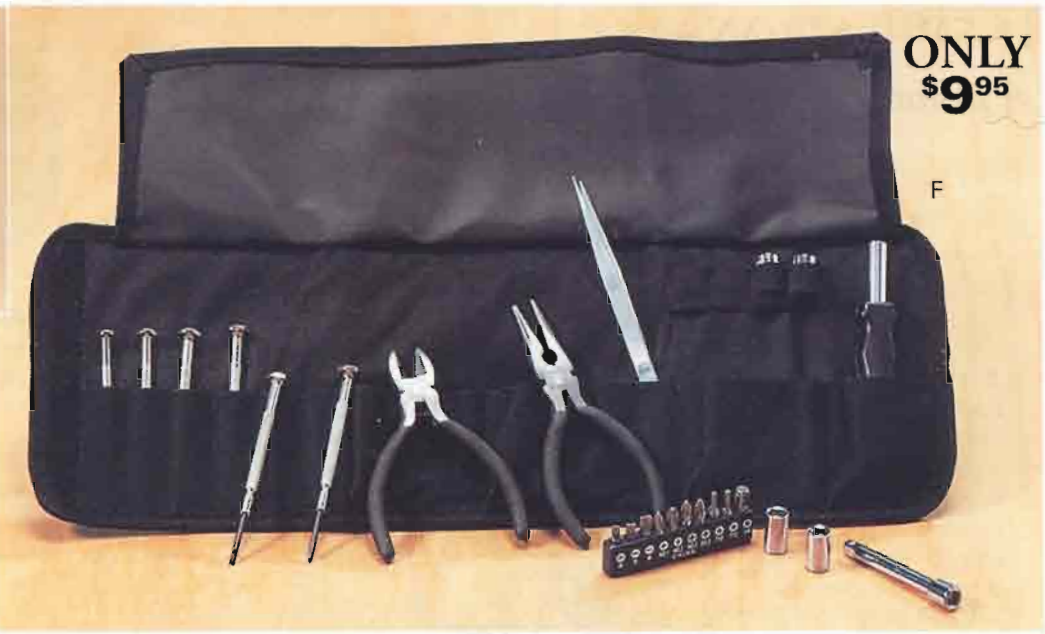

**ONLY
$9.95**

F • FOLDING TOOL KIT

Comprehensive tool set is conveniently stored in a folding tote that allows you to take it anywhere. 27 pieces. Tote: 6" x 1 1/4" x 5 1/2" high. **33316 Set $9.95**

G • LONG-LIFE AA BATTERIES

Heavy Duty AA batteries have all the quality of the national brands at a better price. **25228 $1.29** each set of 4, sold in a pack of 15 sets

H • NEW! MAGNETIC SOCKET

SCREWDRIVER This incredible tool features a magnetic shaft that makes it easy to use the 10 screwdriver bits (included), a telescopic retrieval rod, work space illumination device, and soft grip handle! Uses 2 AAA batteries (not included). Metal. 1 1/2" x 9 1/8" high. **36425 $6.95**

I • ULTIMATE TOOL SET Whopping 135-tool set nests securely in a custom plastic case. Case measures 13 1/2" x 3" x 13 1/2" high. **33030 Set $69.95**