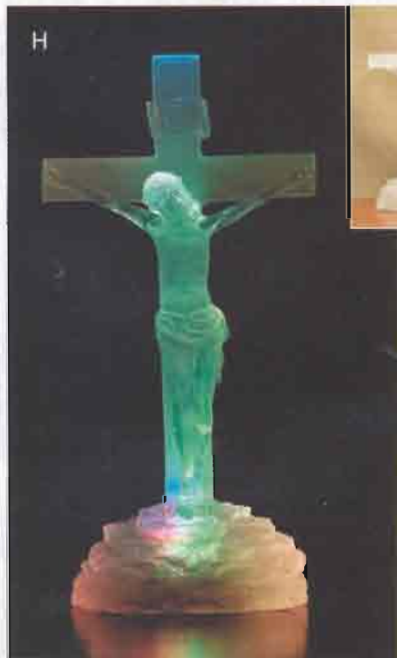

A • LIFE OF JESUS WALL PLAQUE This stunning cross-shaped wall plaque depicts the spiritual journey of Christ. Alabastrite with antique finish and gold plating. 9½" x 1½" x 12" high. **34796 $19.95**

B • ANTIQUED CELTIC CROSS This beautifully carved Celtic cross is rendered in an ornate antique faux-verdigris finish. Alabastrite. 12" x ¾" x 17½" high. **34120 $19.95**

C • CLASSIC RUSTIC WALL CROSS Rough-hewn carvings and an antique finish make this cross a striking pastoral wall ornament. Alabastrite. 8½" x ¾" x 15½" high. **33603 $14.95**

D • GRAPEVINE MOTIF WALL CROSS Ornate wall cross adorned with grapevines is complimented by an illustrative quote from John 15:5. Alabastrite. 8½" x 1" x 12½" high. **34176 $14.95**

E • RENAISSANCE WALL CROSS This wall cross, with its lovely fleur-de-lis and circle of amber accents at the center, looks as if it were carved from ivory. Alabastrite. 11½" x ¾" x 16¼" high. **34171 $14.95**

F • FLORAL MOTIF CROSS The lovely addition of a vine of pink flowers adds a bit of color to this stone-finished cross. Alabastrite. 7¼" x 1¼" x 12½" high. **33569 $10.95**

G • GOTHIC WALL CROSS A rose centerpiece highlights this Gothic stone-finished wall cross. Alabastrite. 9½" x 6" x 12½" high. **32006 $9.95**

H • LUMINOUS JESUS ON THE CROSS This clear acrylic Crucifix depicts Jesus glowing in multi-colors and light. Uses 3 AAA batteries (not included). Alabastrite. 6½" x 4½" x 12½" high. **34058 $39.95**