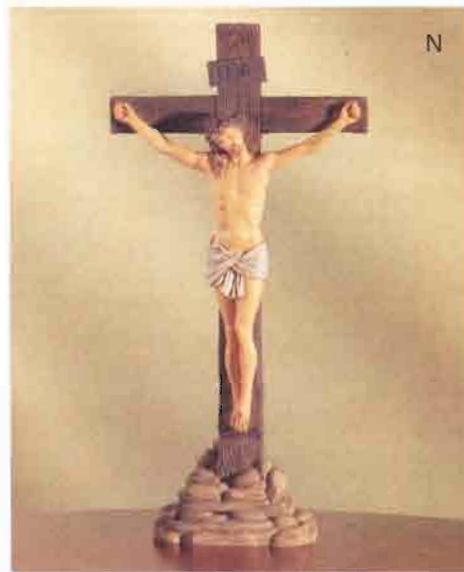

I

J

K

L

M

N

I • HAND-PAINTED CRUCIFIX The power of the Crucifixion is reverently depicted in this hand-painted cross. Alabastrite and wood. 7" x 12" high. **28227 $12.95**

J • WOODEN CRUCIFIX This handsomely detailed crucifix features a simple wooden cross with an alabastrite sculpture of Christ. 14 1/2" x 3 1/2" x 20 1/2" high. **32220 $27.95**

K • CROSS CANDLE HOLDER Tastefully decorated and finely detailed, this magnificent candleholder displays a devout prayer for serenity. Tapers only (not included). Alabastrite. 8 3/8" x 4 1/2" x 14 1/2" high. **33526 $17.95**
35845 10" Unscented Taper Candles
Set of 12 $11.95

L • GLOW-IN-THE-DARK CRUCIFIX Casting a calming light over the night, this unique crucifix radiates through the darkness. Alabastrite. 7" x 1 1/8" x 12" high. **31341 $10.95**

M • NEW! ROSE-LADEN CROSS CANDLEHOLDER This rough hewn "stone" cross appears to have fresh, pink roses blooming upon it. Doves fly peacefully by as a tealight's flame lights up this holy symbol of faith. Alabastrite with glass cup. Tealights only (not included). 8 3/4" x 4 1/2" x 14 1/4" high. **36506 $24.95**
35848 Unscented Tealights Set of 12 $3.95

N • CHRIST ON THE CROSS Crucifix mounted on a hill of unforgiving stones is a solemn reminder of the strength of Christ. Alabastrite. 6" x 2 3/4" x 12" high. **30109 $14.95**

O • NEW! RENAISSANCE VOTIVE HOLDER Fashioned after the cathedral votive holders created by the great Italian masters, this exquisite piece makes a worthy home for your holy offering. Alabastrite. Candle not included. 9 1/2" x 6" x 14 1/4" high. **36505 $29.95**
35849 Unscented Candle Balls Set of 6 $6.95

O