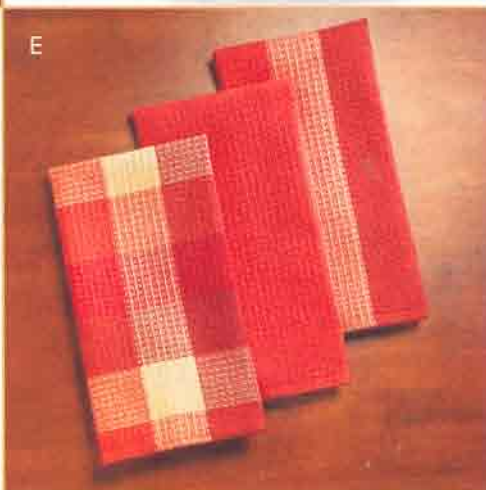

KITCHEN & ENTERTAINING

G • NEW! FIESTA TORTILLA WARMER Your tortillas stay extra toasty in this south-of-the-border style warmer. Microwave and dishwasher safe. Earthenware. 9" x 9" x 3 3/4" high. **36689 $24.95 ▲**

H • NEW! FIESTA SPOON REST A red hot decoration for your stovetop that also saves it from messy spoon splatters. Dishwasher safe. Earthenware. 9 1/2" x 5 1/4" x 1 1/2" high. **36670 $9.95 ▲**