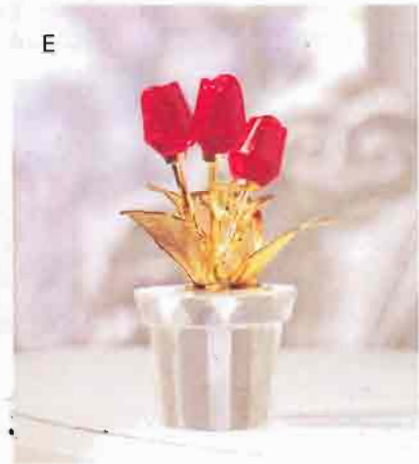

ONLY
$5.95

A

B

A • MUSICAL ROSE Why give her an ordinary red rose when you can give her one that plays music? Polyester and plastic. 13" long. **22534 $5.95**

B • ROSE BUD VASE A glass vase entwined by roses and adorned with a pretty pastel ribbon is the perfect place for fresh cut flowers. Alabastrite and glass. 2 3/4" diameter x 11" high. **30272 $14.95**

C

D

C • NEW! ROMANTIC ROSE BOUQUET GIFT BOX A half-dozen ruby-red glass roses and a touching poem await your love upon opening this enchanting red velvet-lined gift box. 4 1/4" x 4" x 3 1/4" high. **36242 $19.95**

E

F

D • NEW! RED WATCH This silver-plated, modernist fashion watch with a modest faux-diamond border and zippy red leather band is a dynamic way to accessorize. Quartz. 7 1/4" long. **36578 $29.95**

E • NEW! LUMINOUS MINI ROSE BOUQUET A miniature trio of red roses with gold-tint leaves in a crystal clear pot send a timeless message of love. Glass. 1 3/8" diameter x 2 3/8" high. **36357 $4.95**

F • MUSICAL BOOK OF LOVE This novel sculpture brings words of love to life with a beautiful red rose and enchanting serenade. Alabastrite. 8 1/4" x 3 1/2" x 5 1/2" high. **30271 $14.95**