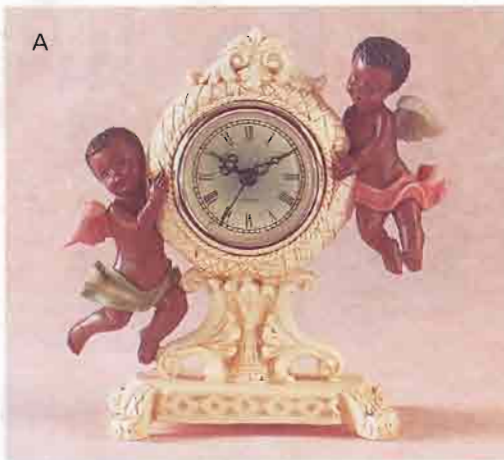

A • ANTIQUE CHERUB CLOCK

A divine desk clock adorned with tiny playful angels keeps precious time. Uses one AAA battery (not included). Alabastrite. 6 $\frac{3}{4}$ " x 3" x 6 $\frac{3}{4}$ " high. **34134 $19.95**

B • CHERUB BROTHERS Charming cherub pair are clothed in pastel ribbons. Alabastrite. 6 $\frac{1}{2}$ " x 8" high. **32251 Pair $19.95**

C • "HEAR, SEE AND SPEAK" CHERUBIM A delightful reminder to focus on all that is good, this wall plaque has three cherubim bidding us to hear, see, and speak no evil. Alabastrite wall plaque. 8 $\frac{1}{4}$ " x 1 $\frac{1}{4}$ " x 5 $\frac{1}{4}$ " high. **34131 $9.95**

D • "BLESS THIS HOME" WALL PLAQUE A pair of divine cherubim hold a scroll that begs a blessing of the Lord. Alabastrite. 9 $\frac{1}{4}$ " x 1 $\frac{1}{4}$ " x 5" high. **33222 $9.95**

E • HEAVENLY CANDLESTICKS Cheerful winged cherubs hold forth torches topped with a glass hurricane lamp. Tapers only (not included). Alabastrite. 5 $\frac{1}{8}$ " x 3 $\frac{3}{8}$ " x 12" high. **34135 Pair $24.95**

35845 10" Unscented Taper Candles Set of 12 $11.95
35846 6 $\frac{1}{2}$ " Unscented Taper Candles Set of 12 $5.95

F • ANGELIC CANDLESTICKS Charming and colorful taper holders feature fine, elegant, hand-painted cherubim. Tapers only (not included). Alabastrite. 5" x 3 $\frac{1}{2}$ " x 11 $\frac{1}{8}$ " high. **33225 Pair $24.95**
35845 10" Unscented Taper Candles Set of 12 $11.95
35846 6 $\frac{1}{2}$ " Unscented Taper Candles Set of 12 $5.95

G • CHERUB CLOCK This Victorian era angel-adorned table clock is beautifully rendered with Roman numerals on its antique-look face and gold-tone base. Uses one AAA battery (not included). Alabastrite. 7" x 3" x 6 $\frac{1}{4}$ " high. **33220 $19.95**

H • CHERUB OIL WARMER Tiny thoughtful angels sit on a classically designed base while oil fills the air with sweet-smelling scents. Tealights only (not included). Alabastrite, with glass dish. 5 $\frac{1}{2}$ " diameter x 4 $\frac{1}{4}$ " high. **34136 $12.95**
35848 Unscented Tealights Set of 12 $3.95