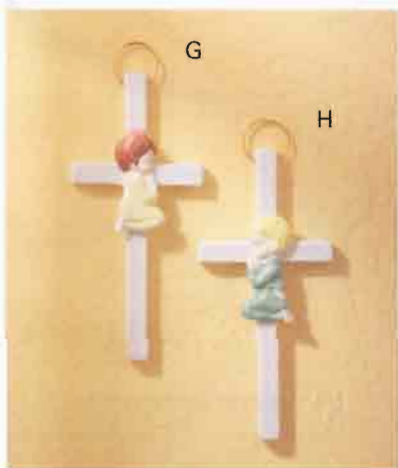

E • NEW! BOY'S ANGEL BEAR SECURITY BLANKET Little angels feel safe snuggling up to the plush comfort of this adorable teddy's soft security blanket. Polyester. 21" x 3" x 14" high. **36627 $16.95**

little girl will look adorable snuggling up to this precious angel bear's soft security blanket. Polyester. 21" x 3" x 14" high. **36626 $16.95**

G • CROSS WITH PRAYING GIRL A symbol of innocence and reverence, a little girl prays against a cross. Porcelain. 3 3/8" x 3/8" x 7 1/2" high. **20570 $8.95**

H • CROSS WITH PRAYING BOY Beautiful in its simplicity, this porcelain cross features a boy saying his nightly prayers. 3 3/8" x 3/8" x 7 1/2" high. **20569 $8.95**