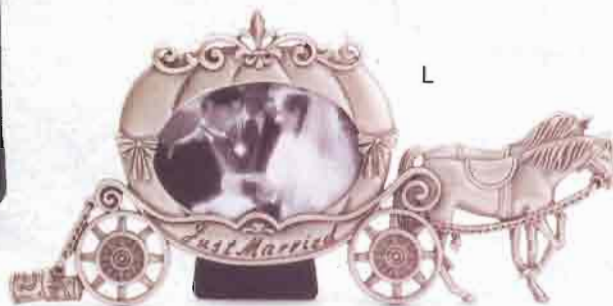

L

L • CINDERELLA'S WEDDING PHOTO FRAME

A fairy tale pewter photo frame of Cinderella's coach for your wedding picture. Holds one 3½" x 2½" photo. Metal. 9½" x 4½" high. **31821 $11.95**