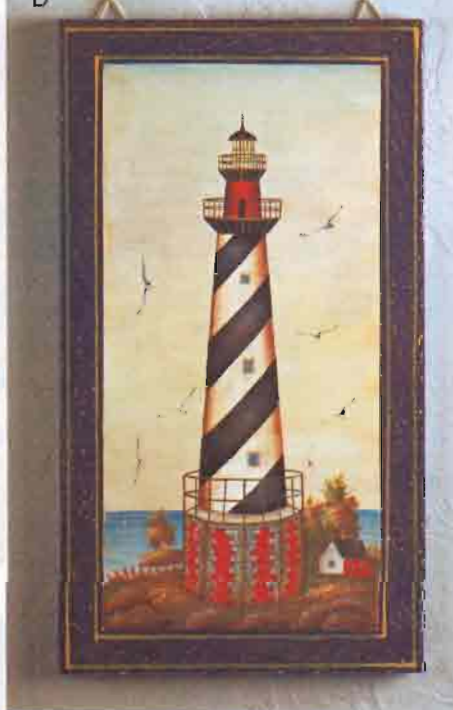

B

C

D

E

B • LIGHTHOUSE OVAL WALL MIRROR

A dreamlike scene of a lighthouse on a clear blue day frames this high quality looking glass. Alabastrite. 10 $\frac{1}{2}$ " x 1 $\frac{1}{8}$ " x 13 $\frac{1}{2}$ " high. **34094 \$19.95**