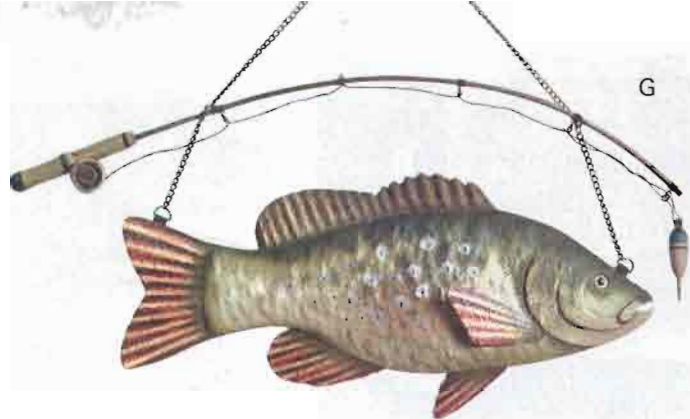

G

G • FISH WALL DECORATION

Inspiring memories of the big one that didn't get away, this intriguing wall adornment is a monument to the conquered fish. Metal. 18½" x ¾" x 14" high. **31589 $14.95**

H • MODEL BARQUE A noble 4-masted sailing ship carefully crafted in polished wood with realistic cotton sails and intricately detailed ship's rigging. 12½" x 3" x 11" high. **30697 $19.95**

I • FISHING LURES SHADOW BOX Tasteful shadowbox with weathered green finish displays enlarged replicas of five classic fishing lures. Wood with glass front; alabastrite lures. 13¼" x 2" x 22¾" high. **33937 $39.95**

J • SHIP IN A BOTTLE Fully rigged, painstakingly detailed scale model barque in a glass bottle. Wood base. 11" x 3" x 4" high. **27019 $12.95**

K • NEW! FISHERMEN'S TIC TAC TOE SET The timeless battle between fish and fisherman plays out on this imaginative and whimsical tic-tac-toe board. Polystone. Includes 5 fish and 4 fishermen, all 1¼" tall. Board 6½" square. **36147 Set $19.95**

L • MODEL SCHOONER Wooden schooner rendered with a connoisseur's eye for detail is a delight to any maritime enthusiast! 16" x 2½" x 14¼" high. **32222 $29.95**