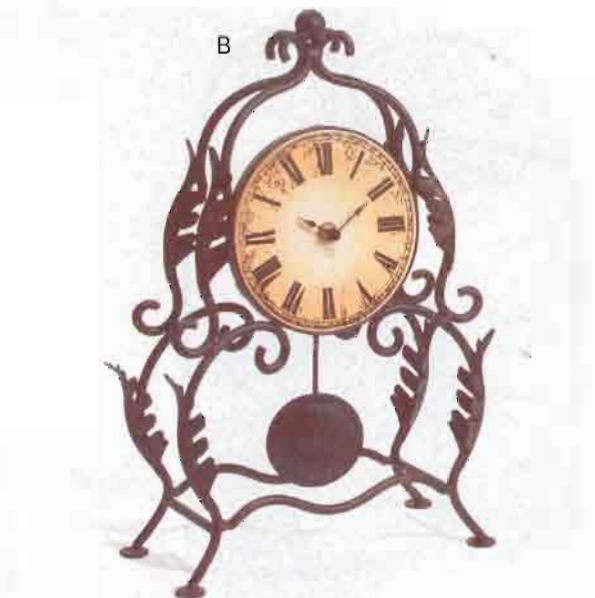

B

A • CASUALLY ELEGANT TABLE LAMP Graceful table lamp features carved, sweeping arms topped with an elegant black fabric shade. UL recognized. Max. 60 watt bulb (not included). 14" x 7½" x 24" high. **35647 $69.95**

B • TABLE PENDULUM CLOCK Beautifully crafted and delightful to behold, this curvy wrought-iron clock is ornamented with waving leaves and curlicues. A swinging pendulum keeps constant time beneath the old-fashioned clock face. Uses 1 AA battery (not included). 9" x 4" x 13¾" high. **34266 $21.95**