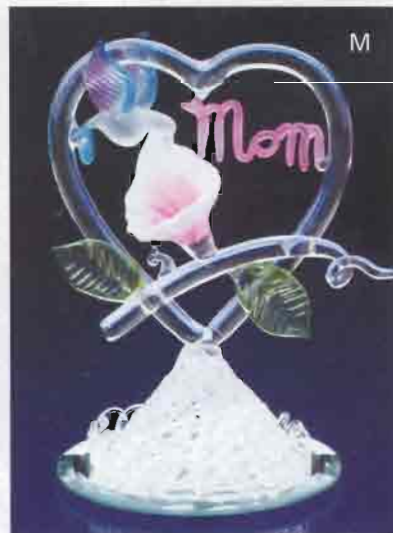

K • LOVE BIRDS HEART

Glass birds coddle each other as they nest upon a crystal heart in this sweetly romantic piece. Beveled mirror base. 2½" diameter x 3¼" high. **32436 $14.95**

L • "MOM" HEART WITH PINK BIRDS

"Mom" is written in beautiful cursive at the center of this heart, so Mom knows where she sits in yours! Glass. 2½" x 2" x 4" high. **29219 $14.95**

M • HONEYSUCKLE

"MOM" HEART A hummingbird lights on honeysuckle that grows on a spun-glass heart that reads "Mom." Ornate beveled base. Glass. 4¼" x 3½" x 5" high. **30254 $14.95**

N • ANGEL WITH ROSE

Holding a lovely rose, this spun-glass angel is resplendent in heavenly pastel hues and touches of gold. 3" diameter mirrored base. 3" x 1¼" x 4" high. **31067 $14.95**

O • HANGING "MOM" HEART

This lovely, spun-glass heart with pink porcelain roses is just for "Mom." 3" diameter x 4¼" tall. **30017 $14.95**

P • GRACEFUL

BALLERINA Spun glass ballerina swirls a golden ribbon in a graceful arc upon her pink mirror base. 2½" diameter base. 5" high. **25558 $9.95**

Q • "HAPPY ANNIVERSARY" CANDLEHOLDER

Make your true love swoon on your special day with a glowing "Happy Anniversary" message accented by frosted doves. Glass. Tealights only (not included). 5" x 3½" x 3½" high. **34360 $14.95**

R • MOM'S RED ROSE

A flawless glass rose in vase is an artistic way to tell Mom she is adored. 2½" diameter pink mirror base. 8¼" high. **28205 $14.95**

S • "I LOVE MOM" PLAQUE

Mom knows how much she means to you when she reads it on this etched glass plaque surrounded by frosted doves. Mirrored base. Tealights only (not included). 3½" diameter x 3¾" high. **34126 $9.95**
35848 Unscented Tealights Set of 12 $3.95

35848 Unscented Tealights Set of 12 $3.95