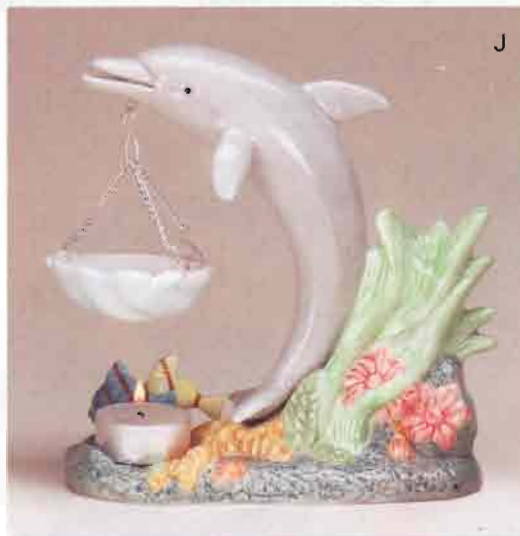

J

K • DOLPHIN TRIO OIL WARMER A trio of dolphins dance upon the crests of the waves that break upon the shore of this fanciful oil warmer. Alabasterite and glass. Tealights only (not included). 5 1/4" diameter x 4 1/4" high.

31116 $9.95