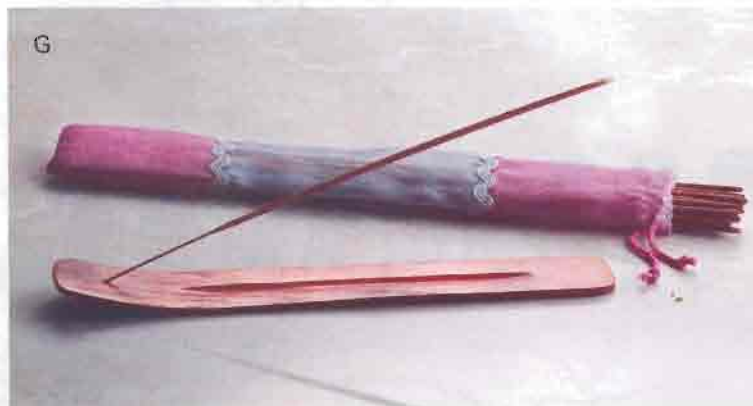

A • INCENSE OF THE ELEMENTS Zen Scents incense kit. Polished wood holder is adorned with a brass inlay, symbolizing the five elements. 125 sticks. Glass window in lid. 9" x 4¼" x 1½" high. **33006 Set $14.95**

E

B • NEW! LAVENDER SCENT INCENSE SET Long-burning incense freshens the room with the soothing smell of lavender. Includes 60 incense sticks and wooden holder. Holder: 2¼" x 10½" high. **36255 $4.95**

C • NEW! ORCHID SCENT INCENSE WITH HOLDER Set a mood of calm tranquility with the subtle yet sweet scent of orchids. 60 incense sticks included with the wooden holder. Holder: 2¼" x 10½" high. **36222 $4.95**

D • INCENSE KIT High quality incense set boxed in polished wood with a glass window showcasing 40 cones, 120 sticks and a holder. Assorted exotic scents. Wood with glass window in lid. 6" x 5½" x 1½" high. **33005 Set $14.95**

E • CHERUB INCENSE HOLDER One of God's tiny messengers of love finds harmony with a dove of peace in this classic stone-finish incense holder. Alabastrite. 3¾" x ¾" x 4" high. **33567 $7.95**

F • HIPPY INCENSE HOLDER A wacky way to burn incense, this "far-out" dude is having a blast – and so is everyone who sees him! Alabastrite. 2" x 2¾" x 12" long. **34598 $12.95**

G • MAGIC DREAM INCENSE GIFT SET Let yourself be enchanted by the bouquet emanating from this Magic Dream gift set in a satin bag. Includes a wooden 10" long burner. **33518 $4.95**