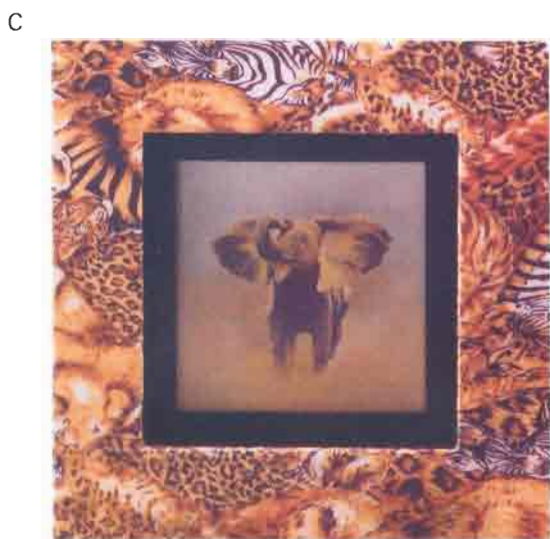

A • SAFARI FRAMED GIRAFFE A humorous giraffe gazes curiously out at the viewer from within this beautiful safari patchwork fabric frame. 9½" x 1½" x 9½" high. **35695 \$17.95**

B • SAFARI FRAMED LION A powerful lion makes a compelling subject for this beautiful safari patchwork fabric frame. 9½" x 1½" x 9½" high. **35694 \$17.95**