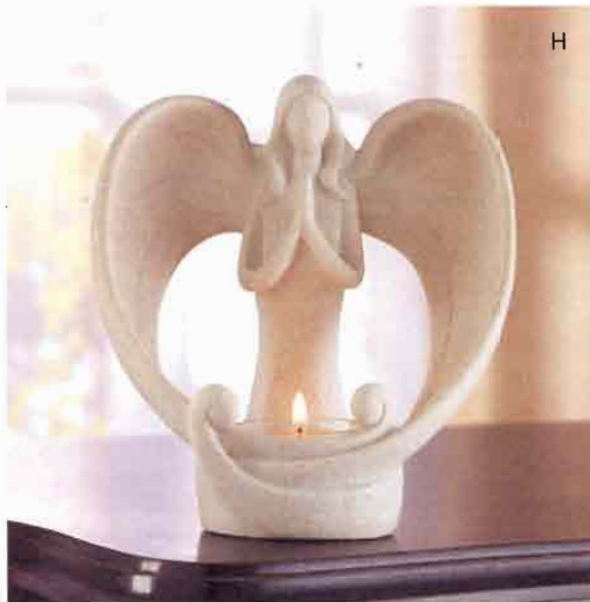

H

I • BABY QUILT WALL

CROSS This "I Love U Jesus" quilt motif wall cross, painted in soft pastels, is a perfect blessing for your nursery. Alabastrite. 9" x 1 $\frac{1}{2}$ " x 11 $\frac{3}{4}$ " high. **34259 $14.95**