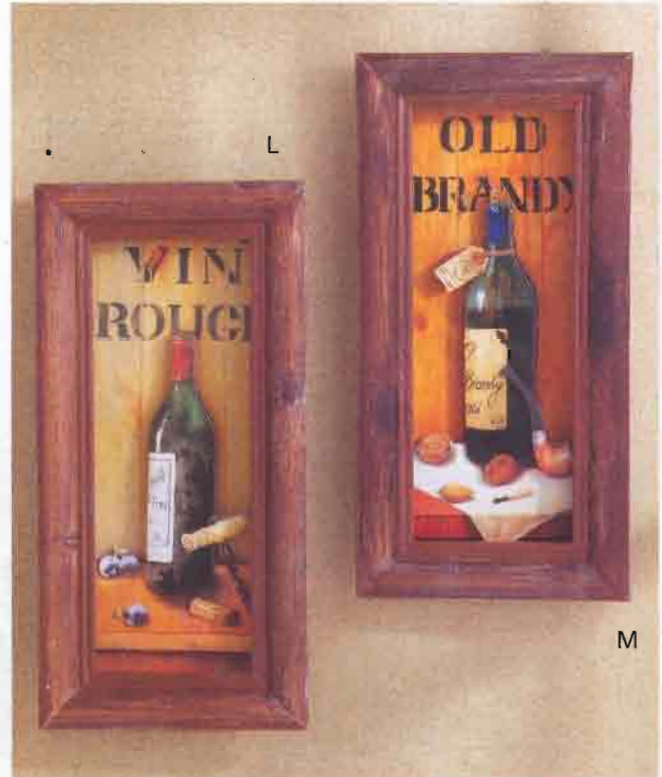

M • NEW! OLD BRANDY SHADOWBOX ART The flavor of a finely aged bottle of premium spirits permeates the design of this roughly textured diorama of "Old Brandy." Wood. 5 7/8" x 3/4" x 11 1/8" high. **36415 $10.95**