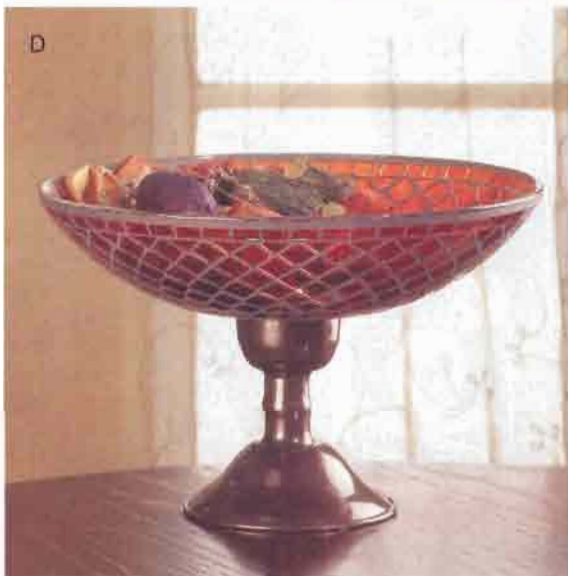

F • SILKY GOLDEN THRW PILLOW

Luxurious throw pillow features silky jacquard gold and maroon fabric ornamented with sparkling amber beads, ornate floral embroidery and a smooth satin back. 15" x 15" high.

35389 $29.95