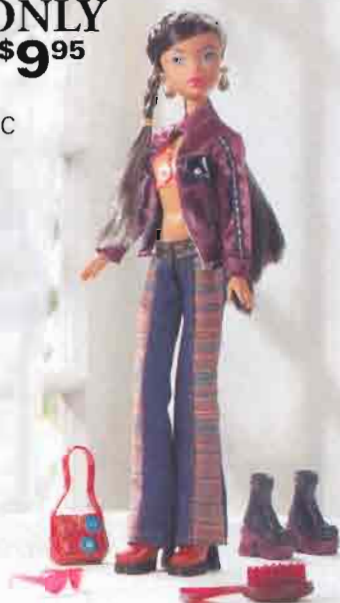

ONLY
$9.95

C

A

A • NEW! "PRINCESS" PHOTO FRAME Put your little girl's picture in this pretty pewter frame to crown her "Princess!" Holds 1 7/8" diameter photo. 6 1/2" x 3" x 3/8" high. **36493 $9.95**

B • NEW! FASHION DOLL Beautiful, glamorous, popular and so fun to play with! Comes fashionably outfitted in the latest styles. Not recommended for children under 3. Plastic. Doll is 11 1/2" tall. **36590 $9.95**

C • NEW! FASHION DOLL Gorgeous fashion doll is the best-dressed girl in town — and the most fun of anyone! Not recommended for children under 3. Plastic. Doll is 11 1/2" tall. **36591 $9.95**

D