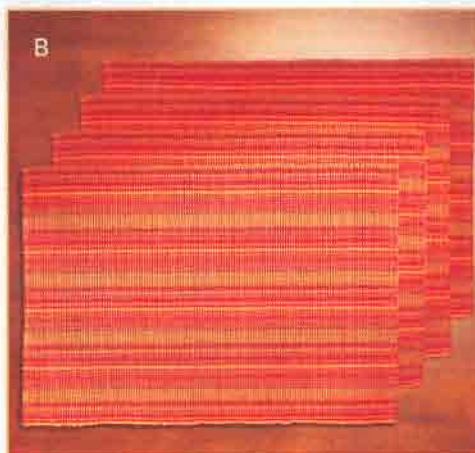

KITCHEN & ENTERTAINING

G • NEW! FIESTA TORTILLA WARMER Your tortillas stay extra toasty in this south-of-the-border style warmer. Microwave and dishwasher safe. Earthenware. 9" x 9" x 3 3/4" high. **36689 $24.95 ▲**

H • NEW! FIESTA SPOON REST A red hot decoration for your stovetop that also saves it from messy spoon splatters. Dishwasher safe. Earthenware. 9 1/2" x 5 1/4" x 1 1/2" high. **36670 $9.95 ▲**