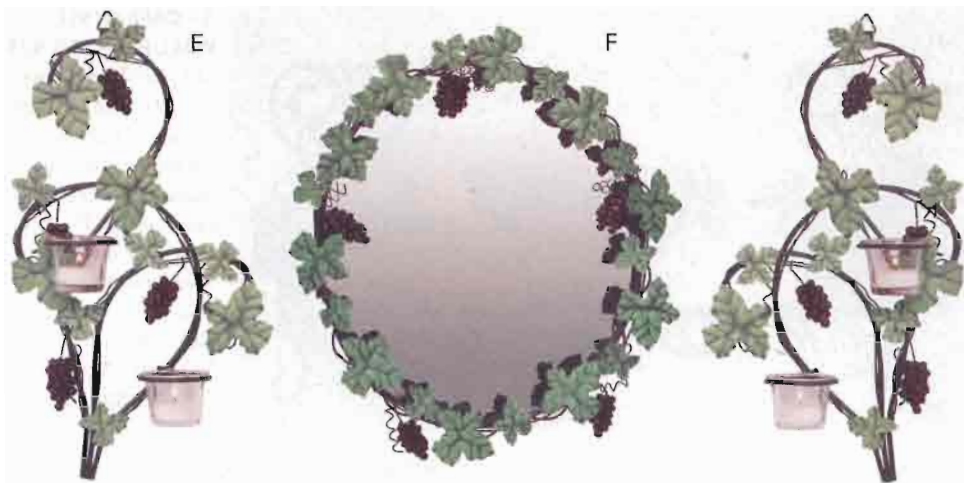

E • GRAPEVINE WALL SCONCES

Plump purple grapes add vivid color to these twining vine-design wall sconces. Tiny lights twinkle prettily amongst lush green leaves. Alabasterite, painted metal, and glass votive cups. Tealights only (not included). Each 10 1/2" x 3 3/4" x 17" high.

35263 Pair $29.95

35848 Unscented Tealights

Set of 12 $3.95