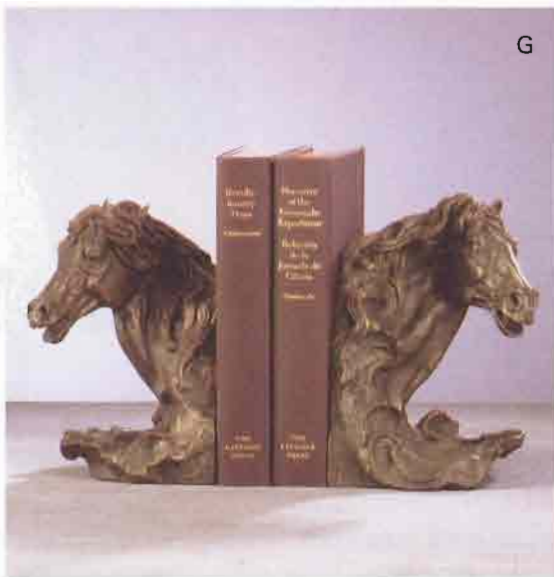

G • STALLION

BOOKENDS Flowing manes blend into crashing waves on these deep bronze-finished bookends that are perfect for the horse lover. Alabastrite. Liberty Bronze Collection. Each is 4" x 4½" x 6" high. **27321 Pair $21.95**

G

H • LIBERTY BRONZE

STALLION This most impressive statue from the Liberty Bronze collection presents a noble stallion in a powerful pose. Bronze-finish alabastrite. 11" x 3¾" x 13¾" high. **32388 $39.95**