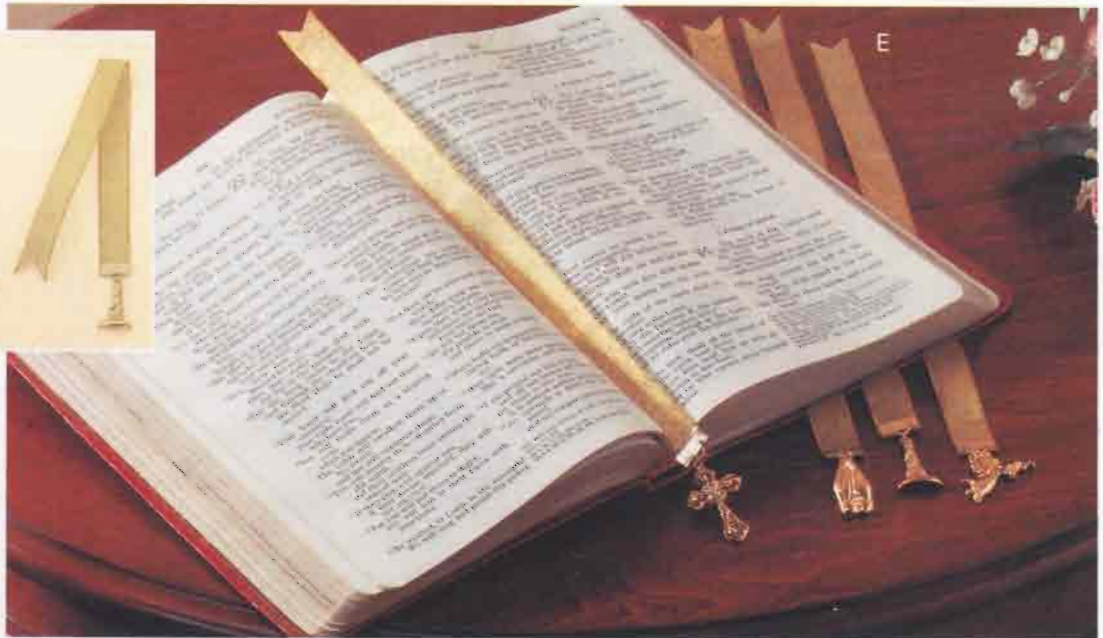

F • BIBLE BOOKMARKS

Remember Jesus as you read with this set of four divine bookmarks, each decorated with a different silver-plated holy symbol.

½" x 11" long. **35534**

$2.99 each, sold in a pack of 4