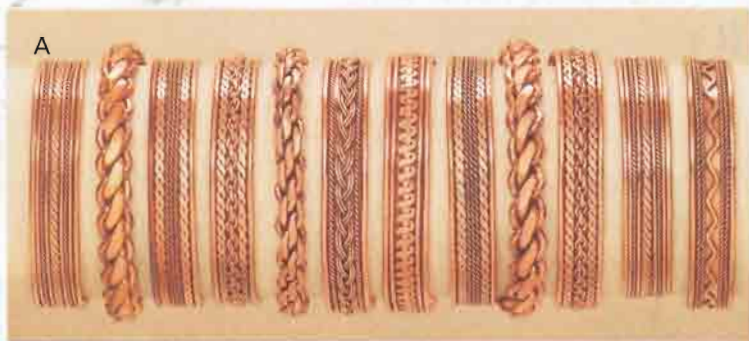

A • COPPER BRACELETS Pure refined copper crafted into 12 assorted, attractive bracelet designs. A fine addition to your ensemble. One size fits all.
29514 \$5.95 each, sold in a pack of 12

B • STYLISH MAGNETIC BRACELETS Tasteful hematite magnetic bracelets with assorted colorful faux gemstones. Stretchable band. One size fits all. 3 1/2" long. **34369 \$7.95 each, sold in a pack of 12**