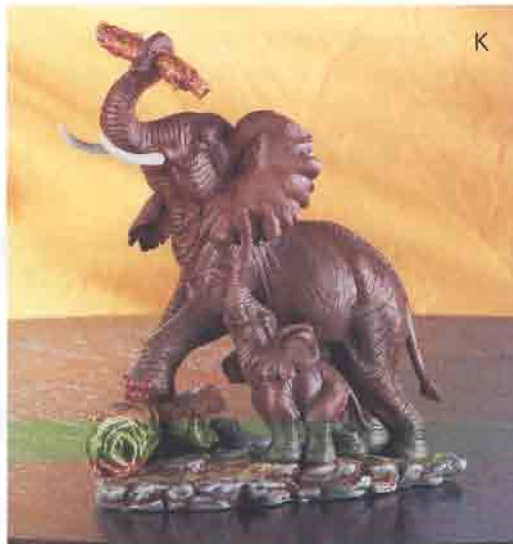

G

G • SAFARI LAMP This lamp features a leopard-print fabric shade and alabaster base that resembles antique mahogany. 72" cord; 15 watt bulb not included. UL Recognized. 6" x 6" x 11 $\frac{3}{4}$ " high. **32175 $29.95**

H

**ONLY
$29⁹⁵**

H • ELEPHANT WALL SHELF This elephant-head wall shelf brings fun safari style to your home. Alabaster. 14" x 6 $\frac{1}{4}$ " x 9 $\frac{3}{4}$ " high. **33678 $29.95**

I • SAFARI POTS Fine decoupage scenes from a safari are on each of these tin pots for an exciting addition to your home's decor. 5 $\frac{1}{2}$ " x 5 $\frac{1}{2}$ " x 5" high. **35629 Set of 3 $14.95**

I

J • ELEPHANT WALL MURAL A powerful elephant sounds his glory as he is led by his master across the African Serengeti in this dramatic 4-piece wall mural. 31" square. **35692 $59.95**

K • PROTECTIVE PACHYDERM Crafted of fine porcelain, this protective pachyderm wields a log as junior squeaks out his demands in this playful portrait of the familial bond. 5" x 9 $\frac{1}{2}$ " x 10" high. **31814 $29.95**

K

J