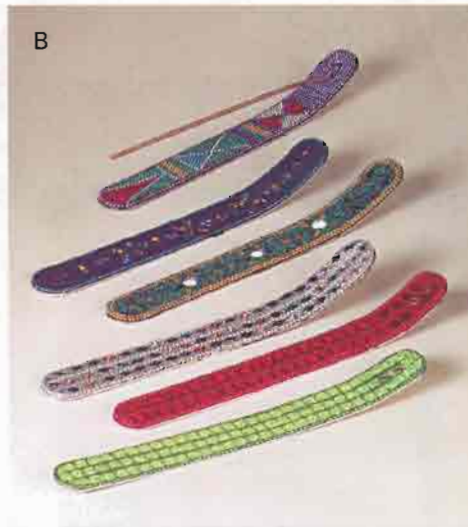

B

A • SAI INCENSE CONES Refresh your senses! Each box of Sai incense cones includes 10 savory scented cones and a metal burner. Eleven different scents, including charming jasmine and peaceful patchouli. 2 7/8" x 2 1/4" box. **34005 $0.99** each, sold in a pack of 48

B • JEWELED INCENSE HOLDERS Glitzy incense holders sparkle with jewels sprinkled in fantastical patterns. 1 1/8" x 3/8" x 8 3/4" long. **33114 $3.99** each, sold in a pack of 12

C • MIRRORED TILE INCENSE HOLDERS Assorted incense holders brilliantly ornamented with jazzy mirrored tiles lend an Eastern flavor to aromatic delights. Largest 1 1/2" x 1/2" high. **30355 $1.49** each, sold in a pack of 12