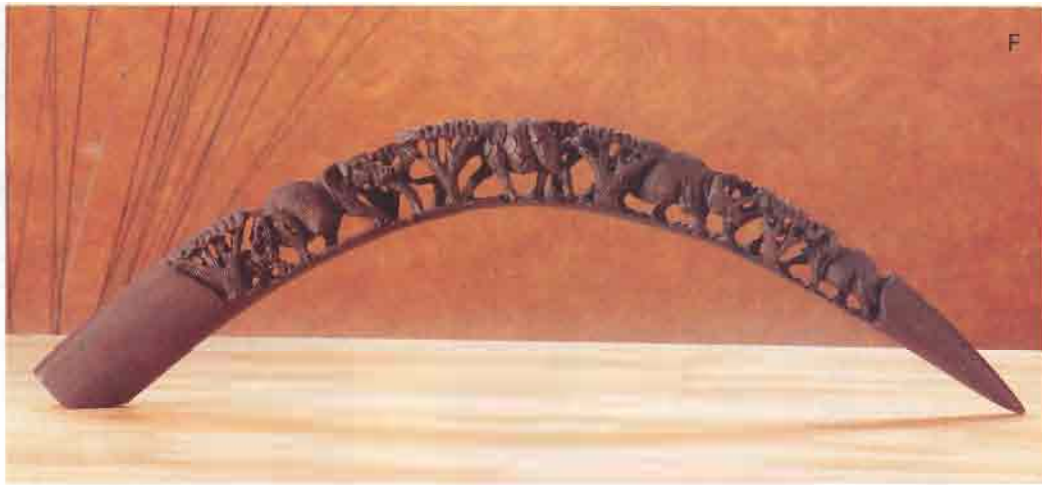

F • DECORATIVE AFRICAN ARCH

Formed in the framework of an elephant's tusk, a menagerie of African animals parades along a decorative ebony-finished arch. Alabastrite. 22 1/2" x 1 1/4" x 7" high. **33297 $19.95**

G • GRANDFATHER AND CHILD

A child enjoys the loving warmth, comfort and safety of his grandfather's arms. Alabastrite. 3 3/4" x 4" x 4 3/4" high. **30263 $9.95**