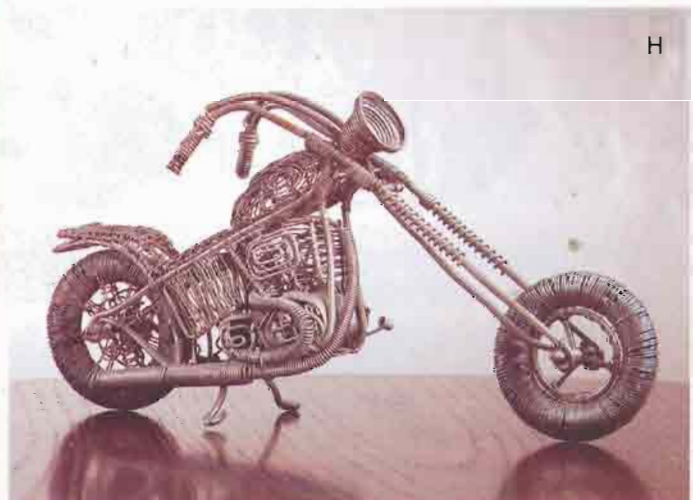

F • MOTORCYCLE MODEL Wood-carved model motorcycle displays the spirit of the road! 14¼" x 3¾" x 7¾" high. **33199 $29.95**

G • MODEL MOTORCYCLE PHOTO FRAME Unique model motorcycle is accurate down to the chassis and fishtail. Also frames up to four 2½" diameter photos! Wood. 15" x 3¾" x 8" high. **35657 $29.95**

H • ARTIST'S MOTORCYCLE A difficult and beautiful "wound wire" technique was used to create this fine artistic representation of a motorcycle. 14½" x 3½" x 6" high. **30313 $39.95**

I • MOTORCYCLE FRAME Kick start your fond memories of the road with this motorcycle that holds two 2" diameter pictures in its wheels! Pewter. 9¾" x 3½" x 5¼" high. **35708 $12.95**

J • MOTORCYCLE PAPERWEIGHT This handsome "desk hog" is so tricked out, it looks ready to ride the open road! Alabastrite. 7" x 3" x 3¾" high. **29569 $7.95**

*For the easy rider
in all of us!*

**ONLY
$29⁹⁵**