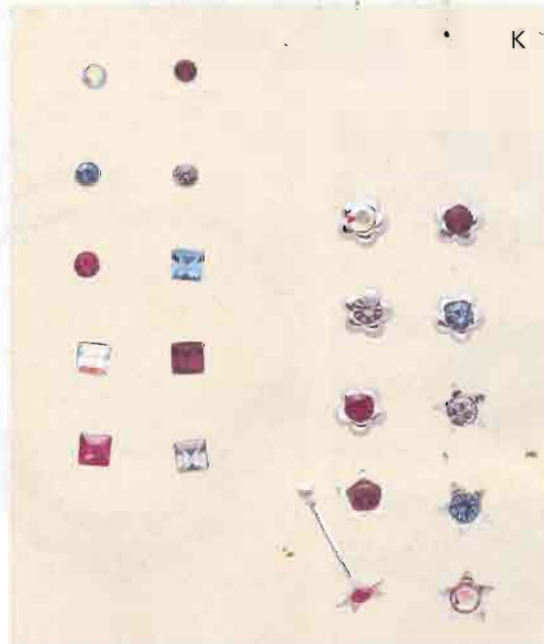

A • COPPER BRACELETS Pure refined copper crafted into 12 assorted, attractive bracelet designs. A fine addition to your ensemble. One size fits all.
29514 \$5.95 each, sold in a pack of 12

B • STYLISH MAGNETIC BRACELETS Tasteful hematite magnetic bracelets with assorted colorful faux gemstones. Stretchable band. One size fits all. 3 1/2" long. **34369 \$7.95 each, sold in a pack of 12**