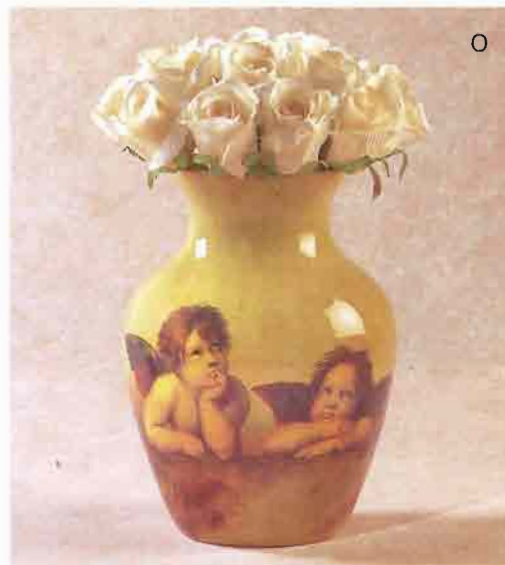

I • CHERUB MIRROR

This ornately designed oval mirror is flanked by two tiny hand-painted angels. Divine Inspiration Collection. Alabastrite. 17 1/4" x 2 1/4" x 12 1/2" high. **31816 $19.95**

J • HEART-SHAPED PHOTO FRAME

Joyful cherubim and ornate flourishes decorate this heart-shaped frame. Holds 3 1/2 square inch photo. Divine Inspiration, Cherubim Collection. Alabastrite. 5 1/4" x 3/4" x 7 1/4" high. **33223 $9.95**

*God Blesses
Those Whose
Hearts Are Pure,
For They
Will See God.*

K • CHERUB CANDLE A tiny reflective angel ponders the flame above in this timeless vanilla-scented candle. 60% palm oil wax, 40% paraffin wax. Burning time: 36 hours. Lead-free wick. 3" x 3" x 3" high. **29551 $6.95**

L • CHERUB DECORATIVE PLATE Uniquely designed, this collector's plate features two tiny angels listening to advice from above. Porcelain with gold edging. Black metal stand. For decorative purposes only. 9" diameter. **31787 $9.95**

M • FLOATING CHERUB WALL PLAQUES Two delightful, heavenly angels add peace and tranquility to your home. Alabastrite. 7" x 2 1/4" x 8" high. **29195 Pair $16.95**

N • CHERUB OIL WARMER Happy angels hold a dish of sweet-smelling oil aloft on their feathered wings. Tealights only (not included). Alabastrite. 5 1/4" diameter x 4 1/4" high. **31388 $12.95**
35848 *Unscented Tealights*
Set of 12 $3.95

O • CHERUB VASE This lovely porcelain, patchwork vase has a pair of tiny angels looking towards the heavens. 5 1/4" diameter x 8 3/4" high. **31785 $19.95**