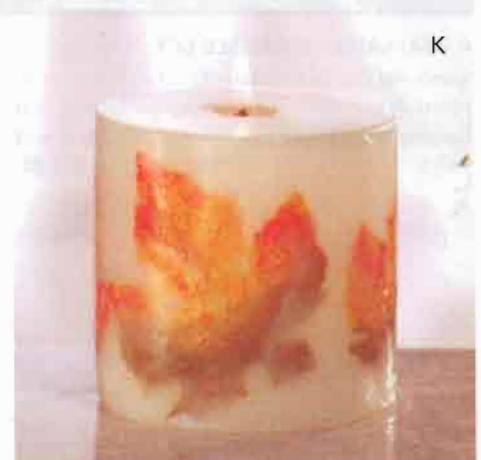

J • FLORAL "GRANDMOTHER" CANDLE

Rose-scented candle is decorated with real dried flowers and a charming, sentimental poem. A thoughtful expression of love. 60% palm oil wax; 40% paraffin. Burning time: 60 hours. Lead-free wick. 3 1/2" diameter x 5 1/2" high. **35226 $9.95**