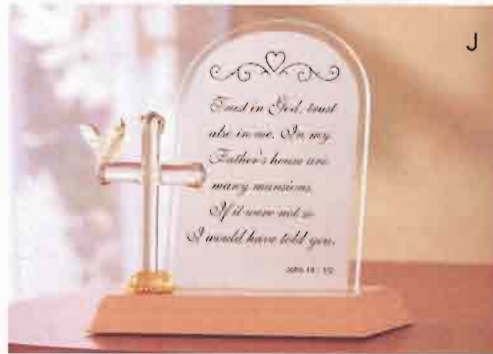

I

J • NEW! THE PROMISE OF HEAVEN SCULPTURE A moving verse, John 14:2, blesses this stunning glass crucifix and dove of peace. Rare beauty accented with 22K gold. Wood base. 4" x 2½" x 4" high. **36239 $14.95**

J

K • NEW! A FAMILY'S GUARDIAN ANGEL The gracefully flowing, heart-shaped wings of a tender guardian angel form a protective shield for a beautiful young family in this elegant sculpture. Sandstone finished alabasterite. 6¼" x 2¼" x 12¼" high. **36187 $39.95**