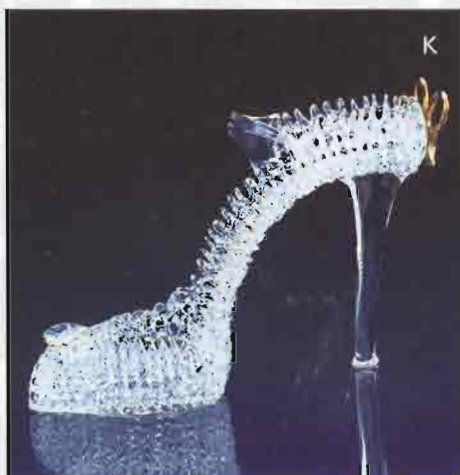

H • WEDDING CAKE CROWN Two swans kissing amid trailing vines with golden accents makes a romantic crown for your special cake. Spun glass. 7 $\frac{1}{2}$ " x 3 $\frac{1}{4}$ " x 8 $\frac{1}{8}$ " high. **31456 $29.95**