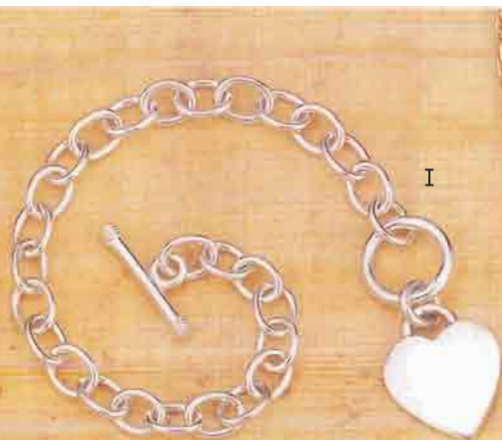

I

J

K

L

M

N • NEW!
**TWO-TONE
CUFF
BRACELET
WATCH** Gold-
trimmed silver-
plated fine
lady's cuff
bracelet watch
is a subtle,
aristocratic
accent for every
outfit. Quartz.
7/8" dial. **36580**
$24.95

**O • NEW! SILVER-
PLATED CUFF
BRACELET
WATCH** This
fancy silver-
plated cuff
bracelet
features a
pearly blue
watch face
framed by
opulent rhinestones.
Quartz. 1 1/8" dial.
36581 $34.95

**P • TWO-TONE
BANGLE WATCH**
Gorgeous gold-
and-silver plated
Victorian bangle
watch sparkles
richly with
simulated
diamonds.
7" diameter.
22965 $49.95

Q • NEW!
**GOLDEN
BRACELET
WATCH** This
classically-styled,
gold-plated cuff
bracelet watch is
a timeless,
graceful fashion
accessory. One
size fits most.
Quartz. 7/8" high.
36579 $29.95