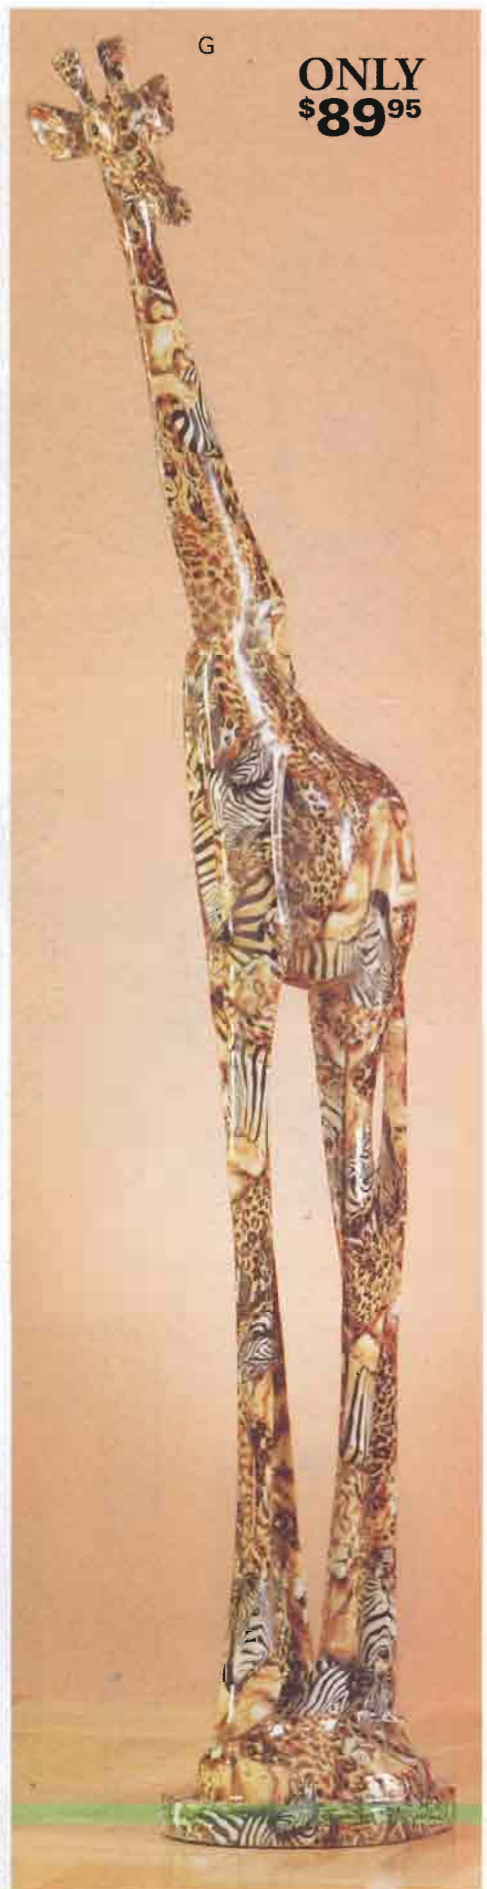

H • PATCHWORK LEOPARD A spectacular decorative centerpiece, this large, roaring leopard in fine porcelain is a sight to behold in the den, foyer, or living room. The safari patchwork gives a joyous vibrancy to this fierce sculpture. May require additional freight charge. 15" x 9¾" x 23½" high. **33258 $199.95**