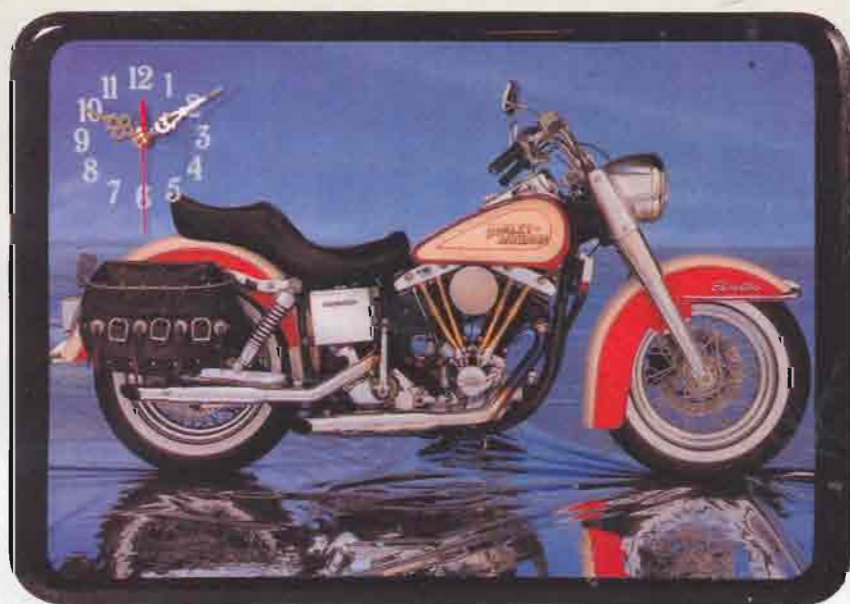

B

C

D

E

A

A • RACY STEERING WHEEL DESK CLOCK Steer clear of the conventional with this sleek, Italian-design wood and chrome clock that's ideal for the desk of the car-enthusiast. 3 $\frac{7}{8}$ " x $\frac{3}{4}$ " x 4 $\frac{1}{8}$ " high. **33105 \$19.95**