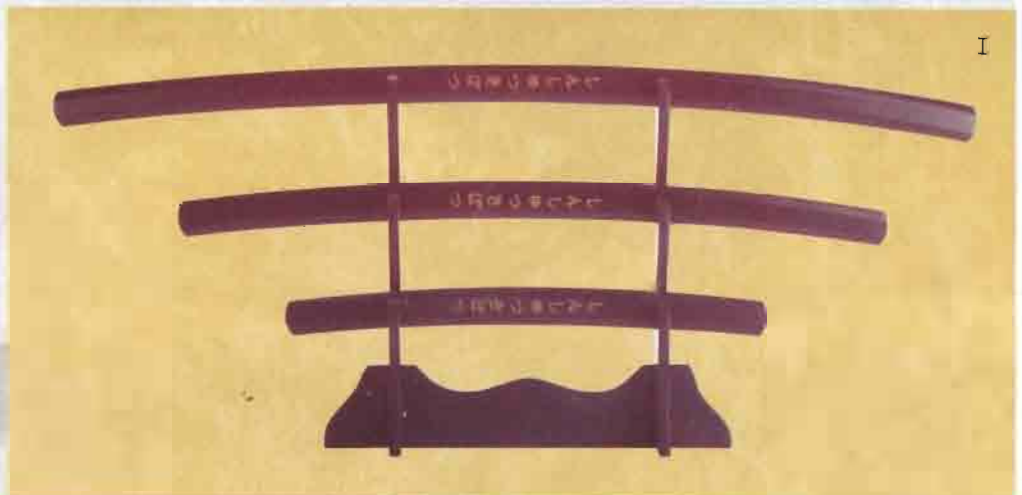

**F • MEDIEVAL
SWORD DISPLAY**

Medieval-style
swords are
displayed
in an
intricately
hand-
painted
wood stand.
For decorative
purposes only.
7 1/4" x 1/2"
x 15" high.

31746 $19.95

F

**G • SWORD AND
AXE DISPLAY**

Ornate
medieval sword,
axe and shield on
wooden display
brings a piece of King
Arthur's legend home. For
decorative purposes only.
13 3/8" x 2 7/8" x 17" high.

34813 $49.95

G

**H • SAMURAI HEADED
SWORD SET**

The carefully
crafted metal head of a Japanese
warrior adorns the butt of each
ornately fashioned handle in this
stainless steel sword set that
celebrates the artistry of the
samurai. For decorative purposes
only. Wood stand: 16" x 3" x
13" high. Largest: 40 1/2" long.

35652 $149.95

H

This
trio of stainless steel Ninja
swords in their legendary
protective sheaths are displayed
with mystical Zen simplicity.
For decorative purposes only.
Sizes: Short 19 1/2", Medium
29 1/2", Long 38".

35304 $99.95

I