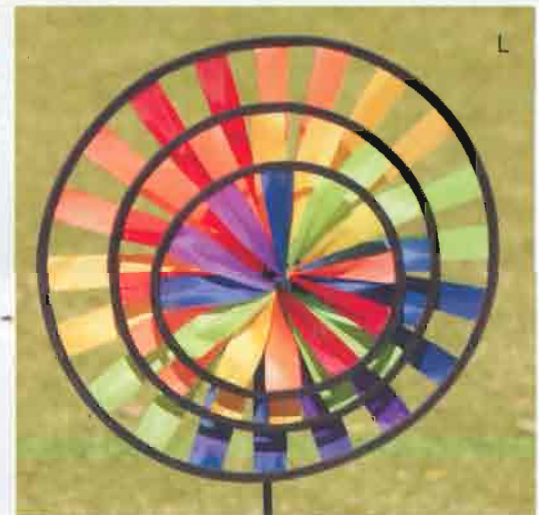

F

F • LIGHTHOUSE WIND CHIME
Quaint little lighthouse tops this lovely wind chime, recalling the soothing sights and sounds of the sea. Perfect for adding a touch of the beach to any location! Wood. 3 3/4" x 2 3/4" x 22 1/4" long.
34720 $14.95

G

G • DOLPHIN WIND CHIME
Leaping in the breeze, these pewter dolphins create lovely chiming music, enhanced by a light-catching, simulated crystal. 5" x 1/4" x 15 1/2" long.
31194 $9.95

H • NEW! WELCOMING PLAQUE
Welcome friends to your home with a touch of Spring — all year long! A warm and uplifting wooden plaque with wire hanger. 11 1/2" x 1 1/2" x 15" high.
36613 $19.95

H

I • TABLETOP WATER WHEEL FOUNTAIN
Nostalgic miller's country cottage, complete with water wheel, adds the soothing sound of trickling water to any tabletop. 110v submersible water pump included. For indoor use only. UL Recognized. Alabastrite. 10" x 9 3/4" x 10 3/4" high.
27155 $59.95

I

J • WATERING CAN "WELCOME" KEY HOLDER
Cheerful colors, distressed finish and clever wire accents give this watering can welcome sign a charm all its own. Three pegs for hanging. Distressed wood. 13" x 2" x 9 3/4" high.
35112 $9.95

J

K • RUSTIC BIRDHOUSE AND PLANTER
Rustic green-and-white bird cottage has a quaint fenced "yard" that holds one 3 1/2" diameter pot (not included). Distressed wood and metal. 9 1/4" x 4 1/4" x 6 1/2" high.
35118 $14.95

K

L