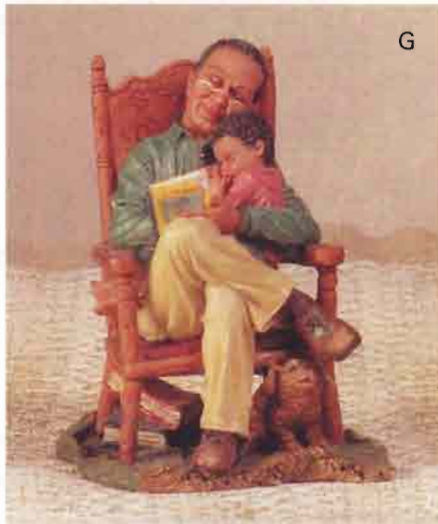

G • GRANDFATHER AND CHILD

A child enjoys the loving warmth, comfort and safety of his grandfather's arms. Alabastrite. 3 3/4" x 4" x 4 3/4" high. **30263 \$9.95**

H • MOTHER AND CHILD

This touching, hand-painted sculpture shows a radiant young mother in flowing white robes carrying her baby. Alabastrite. 3 3/4" x 2 1/4" x 7" high. **31818 \$14.95**