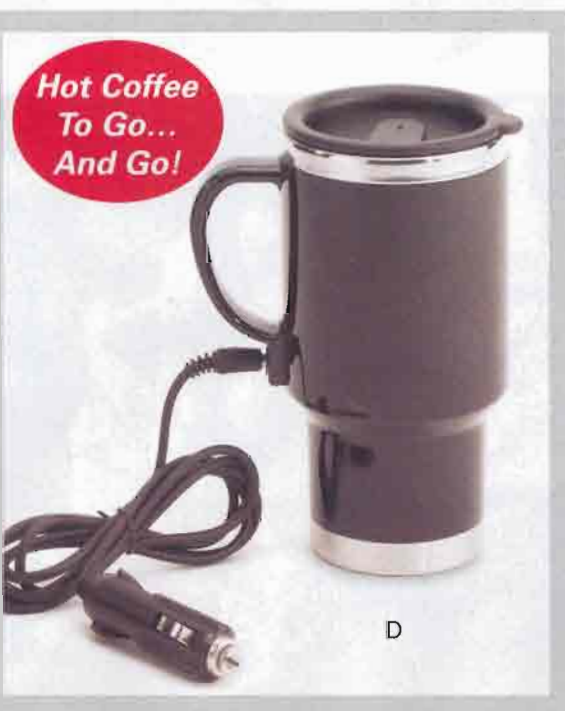

FOR THE MAN OF THE HOUSE

ONLY $19⁹⁵

A

A • NEW! PORTABLE OFFICE PACK

This deluxe folio is the perfect way to stay on top of office work— even when you're not in the office. Includes expandable file folder, multi-sized storage sleeves, lined notepad, calculator, memo pad and much more! 10 $\frac{3}{4}$ " x 1 $\frac{1}{4}$ " x 13 $\frac{1}{2}$ " high. **36428 $19.95**

B

B • NEW! "#1 DAD" FRAME Dad always gets a kick out of being the winner! Make him #1 forever when you place his photo in this fun frame! Pewter. Holds 1 $\frac{1}{4}$ " x 1 $\frac{1}{4}$ " photo. 6 $\frac{1}{2}$ " x 2 $\frac{1}{2}$ " x $\frac{3}{4}$ " high. **36495 $9.95**

C • NEW! "I LOVE YOU DAD" LIGHTED CUBE Remind Dad how much you care with this clear acrylic cube that says "I Love You Dad" in glowing multi-color when the LED lighted base is turned on. Uses 3 AAA batteries (not included). 2 $\frac{1}{2}$ " square x 4" high. **36370 $12.95**

D • NEW! HEATED CAR MUG Sturdy stainless steel mug keeps coffee or soup hot on long journeys using a 12-volt car adapter. No-spill lid! Holds 14 fl oz. 5" x 3 $\frac{1}{2}$ " x 6 $\frac{1}{2}$ " high. **36445 $14.95**

E

E • NEW! INNOVAGE MONEY CLIP Fine-grain leather men's money clip features a detailed silver globe logo and easy-access credit card pouch. 3" x 1" x 4 $\frac{1}{8}$ " high. **36465 $9.95**