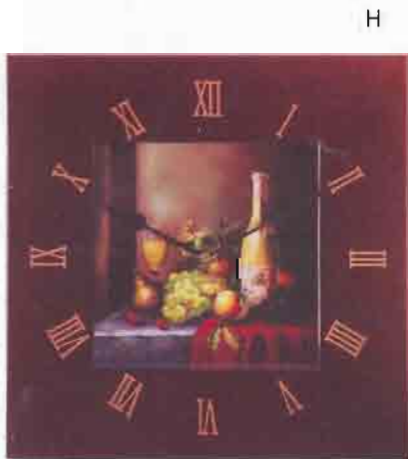

H • WINE AND FRUIT TILE WALL CLOCK A rich wood frame perfectly showcases this distinctive clock's warmly colored wine-and-fruit alabaster tile center. Uses 1 AA battery (not included). 10 $\frac{3}{8}$ " square. **34566 $24.95**

G • "MAISON DE FLORETTE" WALL CLOCK "Maison de Florette" wall clock is a bit of French Quarter finery! Classic Roman numerals and delicate peach roses gives this pretty clock an heirloom feel. Uses 1 AA battery (not included). Wood. 13 $\frac{1}{4}$ " diameter. **33168 $24.95**

I • RUSTIC "CAFÉ" PLAQUE WITH HOOKS Weathered finish gives cream-colored wood "Café" sign a wonderful French Country feel. Three hooks. Wall mount. 18 $\frac{1}{2}$ " x 2" x 5" high. **34271 $12.95**