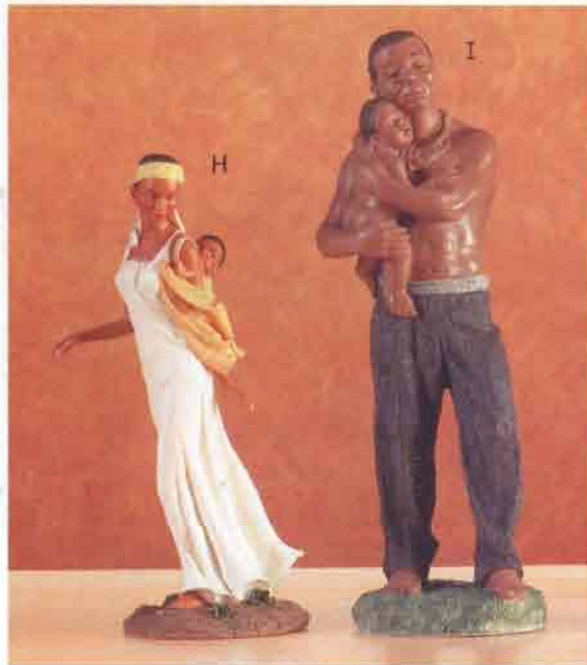

G • GRANDFATHER AND CHILD

A child enjoys the loving warmth, comfort and safety of his grandfather's arms. Alabastrite. 3 3/4" x 4" x 4 3/4" high. **30263 \$9.95**

H • MOTHER AND CHILD

This touching, hand-painted sculpture shows a radiant young mother in flowing white robes carrying her baby. Alabastrite. 3 3/4" x 2 1/4" x 7" high. **31818 \$14.95**