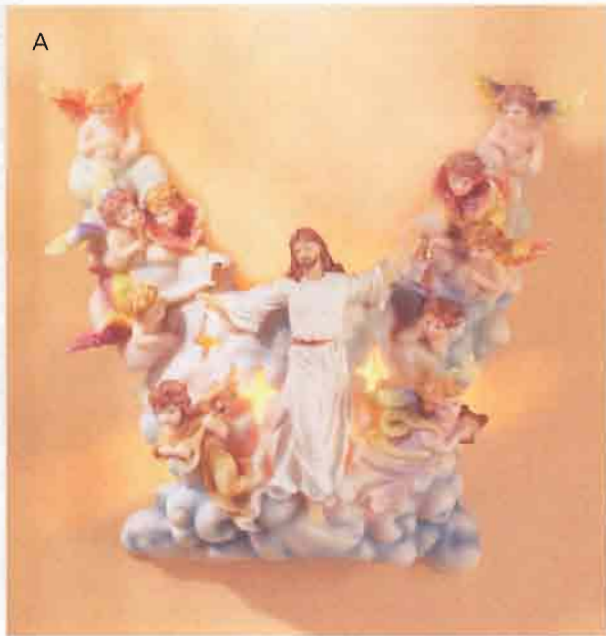

B • OUR DIVINE SHEPHERD Jesus lovingly tends to his flock in this sculpted parable of the way the Son of God cares for us all. Sand-finish alabastrite. 7 $\frac{1}{4}$ " x 5 $\frac{1}{2}$ " x 11" high. **30115 $27.95**