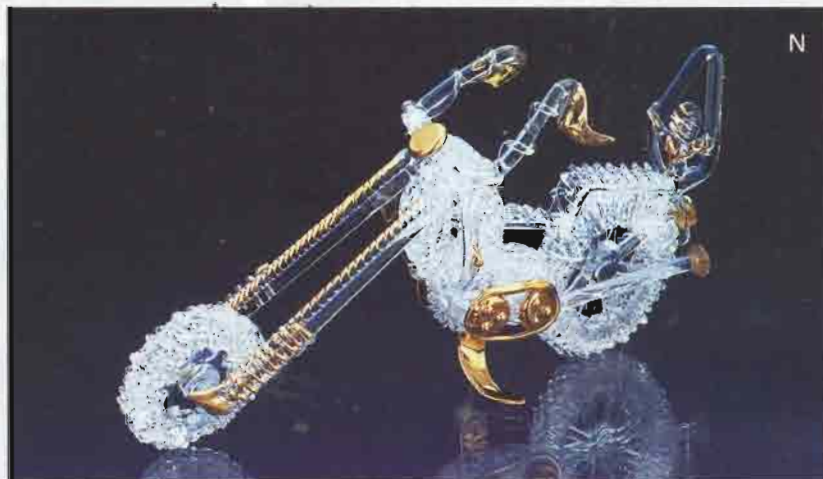

I • CINDERELLA'S CARRIAGE A lavish heart shaped spun-glass carriage is driven forth by magnificent "crystal" steeds guided by golden reigns. 8 $\frac{1}{2}$ " x 2 $\frac{1}{4}$ " x 4" high. **35383 $29.95**

J • SAILBOAT ON CRYSTAL SEAS Sailing on a glassy blue base, this spun-glass ship is a lovely gift for lovers of the sea. 5 $\frac{1}{2}$ " x 2 $\frac{1}{2}$ " x 4" high. **31457 $19.95**

K • CINDERELLA'S SLIPPER Cinderella's lost shoe is found here in sparkling gold-trimmed spun glass. 4" x 1 $\frac{1}{4}$ " x 3" high. **31439 $12.95**

N • SPUN GLASS CHOPPER The chopper is the premiere ride for any motorcycle enthusiast. This "stallion of the road" with gold accents is a perfect way to honor that rebel spirit. 7 $\frac{1}{8}$ " x 2 $\frac{1}{2}$ " x 4" high. **34037 $29.95**

L • KING ARTHUR'S CASTLE In delicate spun glass, this castle with gold-trimmed details brings back thoughts of King Arthur and days of yore. 2 $\frac{1}{2}$ " x 2 $\frac{1}{2}$ " 4 $\frac{1}{4}$ " high. **29500 $14.95**

M • THE ORIENT EXPRESS This miniature locomotive, which features an engine and two cars connected by gold-plated chains, is a must for any railroad buff. Spun glass. 8" x 1 $\frac{1}{4}$ " x 1 $\frac{1}{4}$ " high. **30309 $17.95**