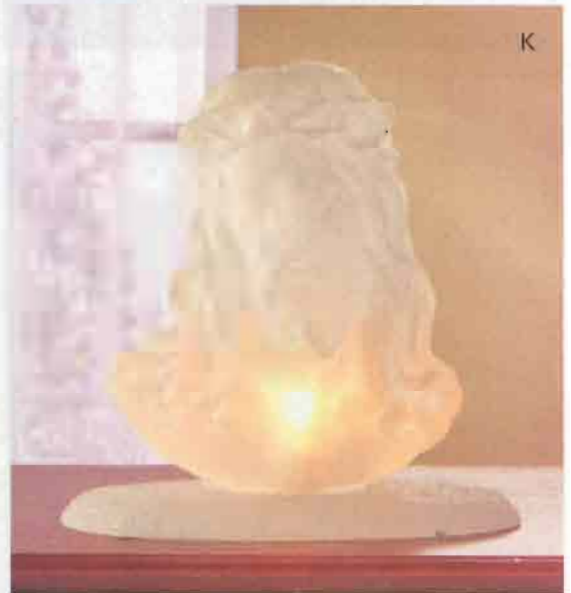

H • PRAYING ANGEL LIGHT This emotionally moving frosted acrylic angel highlights any room with its colorful built-in light display. Uses 3 AA batteries (not included). 6" x 5" x 11½" high. **33849 $34.95**

I • GUARDIAN ANGEL NIGHT LIGHT The soothing glow from this graceful light provides a comforting reminder at bedtime that your guardian angel will be with you as you dream. UL Recognized. Alabasterite. 6¾" x 4¾" x 10" high. **35527 $29.95**

J • "FOOTPRINTS IN THE SAND" SCENTED CANDLE Multicolored wild flowers and Margaret Fishback Powers' "Footprints in the Sand" make this lily of the valley scented candle truly unique. 60% palm oil, 40% paraffin wax. Lead-free wick. 3¾" diameter x 5¼" high. **29549 $9.95**

K • JESUS BEDSIDE LIGHT A peaceful and serene Jesus casts a calming, restful glow. Cast in translucent acrylic. UL Recognized. 10" x 4¾" x 10" high. **30315 $89.95**

L • SERENE DESK FOUNTAIN Soothing and spiritual desk fountain's plaque features a carved rose and cross on one side, and the Serenity Prayer on the other. River stones included. Uses 2 AA batteries (not included). Alabasterite. 7¾" diameter x 9" high. **34161 $29.95**

M • CROSS WALL PLAQUE Focus on your faith with this simple stone-finished cross with a dried rose accent. Alabasterite. 7½" x 1" x 12" high. **31021 $11.95**