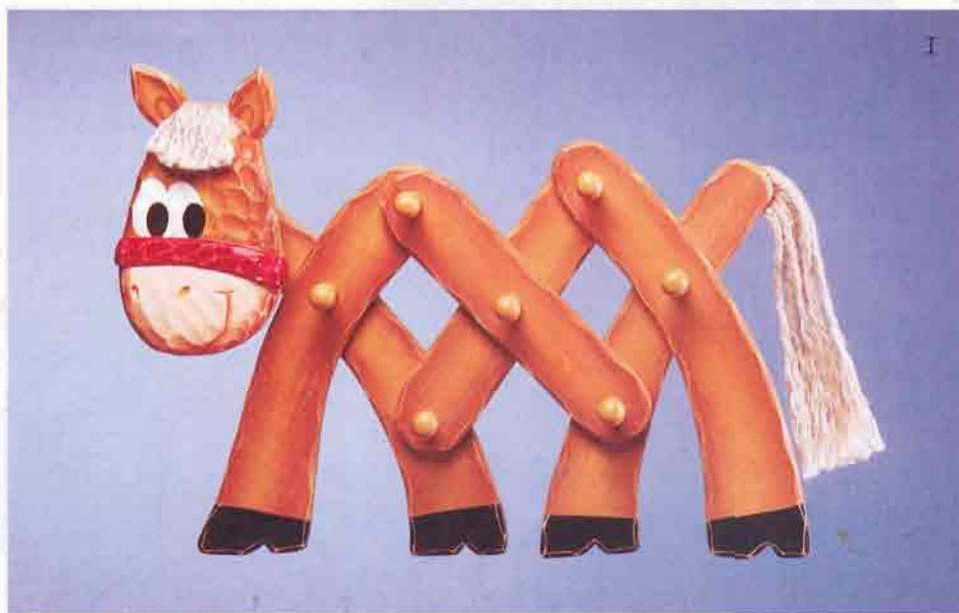

G

G • PLUSH LEOPARD STATIONERY SET Purr-fect plush makes this set so much fun! Cuddly fur cup holder contains pen, key chain and notebook. Black ink. Pen: 7" high. **34541 Set \$9.95**

H

H • COWBOY AND HORSE SHELF A bowlegged cowboy preparing to mount his rocking horse decorates this playful child's shelf. Wood. 19 1/4" x 6 1/4" x 12" high. **34826 \$24.95**