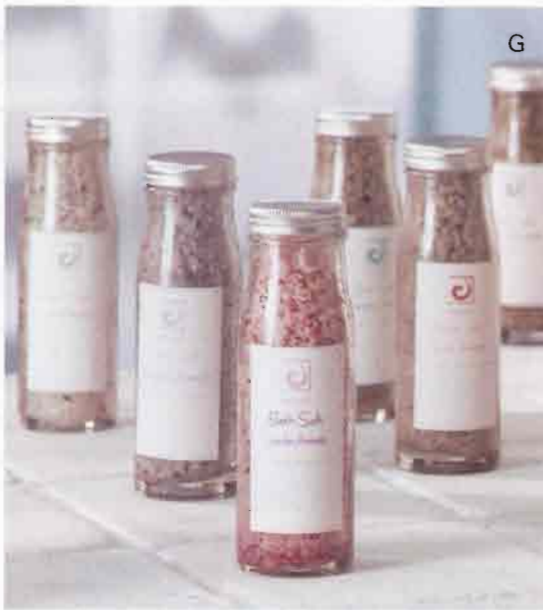

G

G • BATH SEA SALTS Soak aches and pains away and pamper your skin in Lemongrass, Lavender, Ginger, Jasmine, Green Tea and Eucalyptus scents. 7oz each. **35016** **$7.95** each, sold in pack of 6