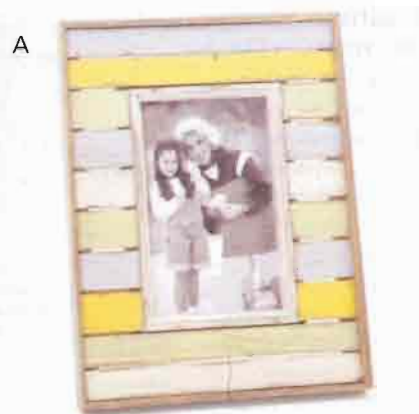

B

C

A

A • NEW! SUMMER SHORE PHOTO FRAME Colorfully weathered wood slats like those from your favorite beach house frame your 4" x 6" photos of treasured family trips. 7 $\frac{1}{2}$ " x $\frac{3}{4}$ " x 9 $\frac{1}{8}$ " high. **36665 $9.95**

B • GRAPEVINE DETAIL CORNER CABINET This beautiful cabinet is crafted out of distressed white wood and boasts stunning grapevine carvings on its door, bringing a touch of lace to any corner. Some assembly required. May require additional freight charge. 16 $\frac{1}{2}$ " x 11" x 30" high. **35280 $89.95**

C • CLASSIC WHITE LETTER ORGANIZER Organization never looked so good! Distressed white metal "tiles" and swirls come together to form three generous sorting pockets for correspondence. 23 $\frac{1}{4}$ " high x 7 $\frac{1}{2}$ " wide; 2 $\frac{1}{2}$ " deep pockets. **33264 $24.95**

D

D • INTRICATELY CARVED-TOP TABLE A must-have for the romantic heart. Turned legs and an intricately carved top add rich visual appeal to this enchanting white wood table. Assembly required. (Items on table for display purposes.) 35" x 14" x 29" high. **34709 $149.95**

E • READING CHERUB BOOKENDS Chubby cherubs discover the joys of a great book. Lifelike details give the look of classic Grecian carvings! Stone-finish alabastrite. Each piece is 4" x 4 $\frac{1}{4}$ " x 5 $\frac{1}{2}$ " high. **33570 Pair $17.95**

E