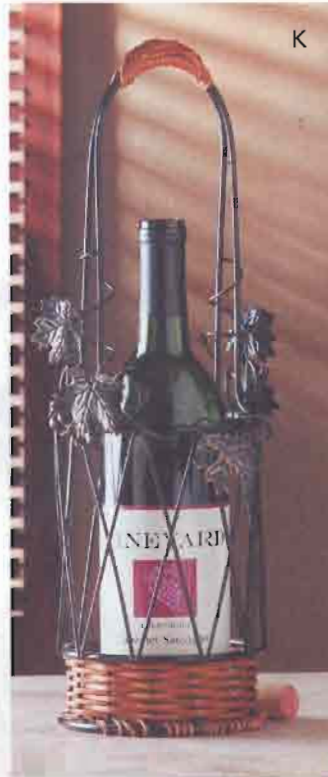

L • NEW! VIN ROUGE SHADOWBOX ART A hanging diorama of a freshly unpacked bottle of premium "vin rouge" in an artfully weathered wood frame lends a timeless character to your home's decor. Wood. 5 7/8" x 1 3/4" x 11 1/8" high. **36414 $10.95**