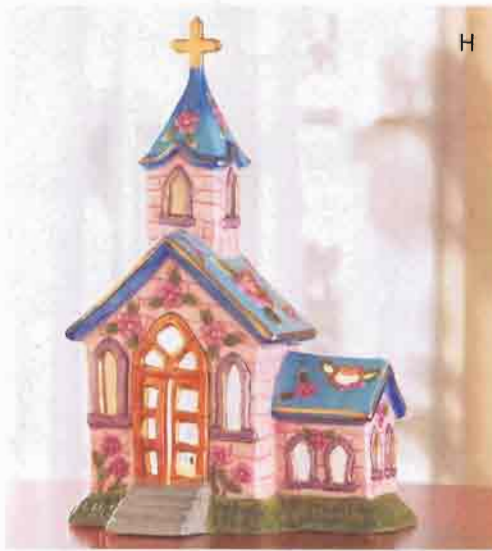

H • NEW! SPRINGTIME CHURCH CANDLEHOLDER Detailed church sets a festive mood by day with bright fun colors and flowers, while the gold trim reflects a more spiritual mood when a candle is lit at night. Tealights only (not included). Dolomite. 5½" x 4½" x 8½" high. **36614 $21.95**
35848 Unscented Tealights
Set of 12 $3.95

H

ONLY $14.95

I • NEW! DEVOUT FAMILY FIGURINE All dressed in their Sunday best, a handsome couple and their adorable baby sing joyful hymns as they take comfort in the Lord. Alabasterite. 5½" x 3½" x 4½" high. **36184 $14.95**