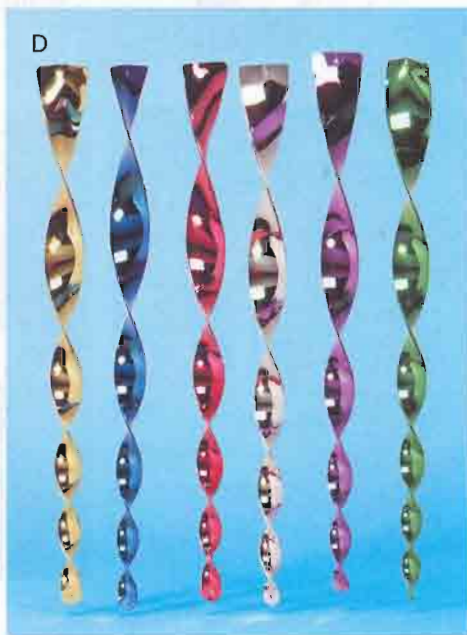

K

K • "ZEN SCENTS" INCENSE Artfully designed tin cylinders hold 40 sticks of assorted aromatic Zen incense scents. 1½" diameter x 6½" high. **33521** **\$6.95** each tin, sold in a pack of 12

A

B

C

D

E

F