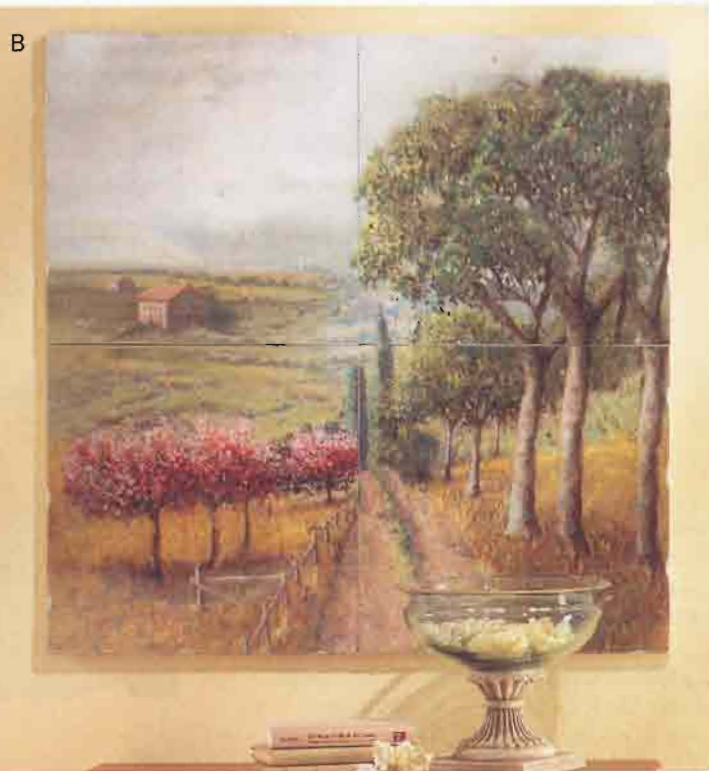

L

L • HANDPAINTED RUBY VASE

Old-fashioned Victorian roses and gold bands grace this vivid ruby glass vase. 4¾" x 4¾" x 9" high. **34785 \$24.95**

M

M • MOTHER AND CHILD STATUE The unbreakable bond between mother and child is eloquently sculpted in this stone-finish statue, sure to evoke warm thoughts of home and family. Alabastrite. May require additional freight charge. 15½" x 11½" x 18½" high.
30096 \$59.95