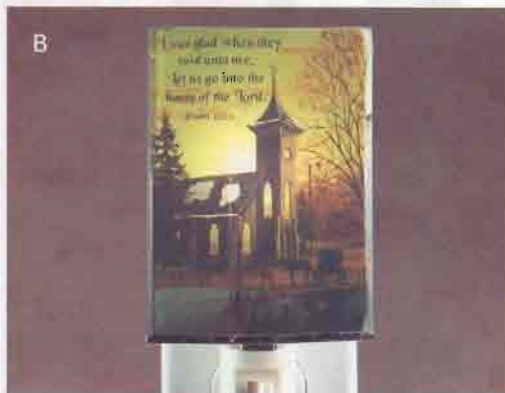

CELEBRATING CHURCH AND FAMILY

A • ANGEL WITH SLEEPING CHILD With strong wings spread, this guardian angel lovingly watches over a child deep in slumber. Alabastrite. 5½" x 3½" x 7" high. **30278 $22.95**

B • CHURCH NIGHT LIGHT This inspirational church night light quotes Psalms 122:1. Bulb included. UL Recognized. Glass with decal. 3" x 2" x 5½" high. **34911 $9.95**