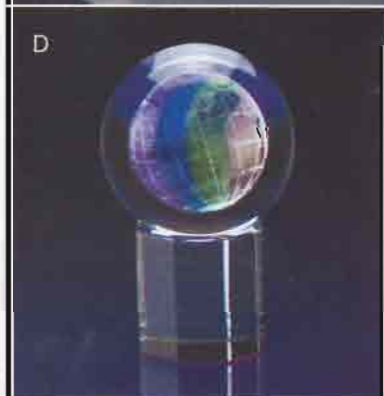

A • ELEGANT DANCER A graceful arabesque is captured in this exquisite frosted sculpture. Alabastrite. 11 $\frac{1}{2}$ " x 5" x 24" high. **27206 \$124.95**

B • ELEPHANT ORB A trio of powerful frosted elephants raises a magnificent clear glass orb. Alabastrite. 4 $\frac{1}{2}$ " x 4 $\frac{1}{2}$ " x 5 $\frac{1}{2}$ " high. **30350 \$19.95**