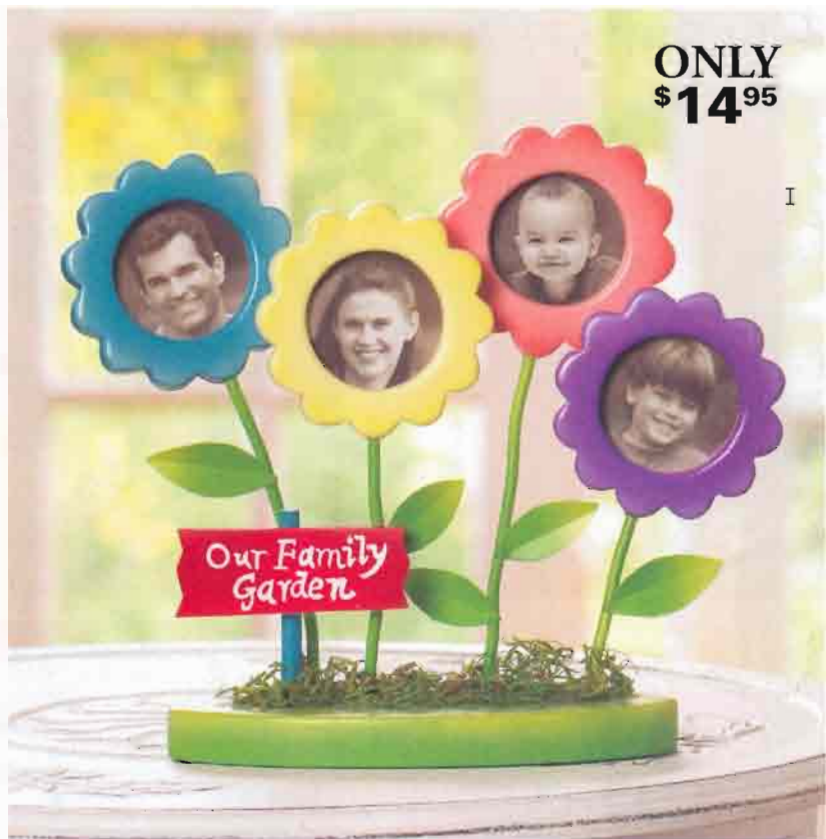

ONLY
$14⁹⁵

I