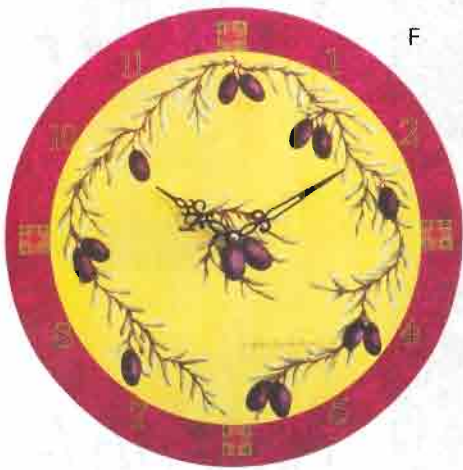

G

H

F

I

J

F • NEW! MONTALCINO WALL CLOCK Keep time with the cultivated spirit of the Tuscan countryside with this classically designed wall clock. Wood. Uses 1 AA battery (not included). 13 $\frac{1}{2}$ " diameter x $\frac{1}{2}$ " wide. **36555 $29.95**

G • NEW! MONTALCINO TRIVET Rest your hot pots like a true Italian gourmet with this Montalcino design trivet. Dolomite tile with wood frame. 7 $\frac{1}{8}$ " square. **36553 $16.95**

H • MONTALCINO SERVING PLATTER A vine of ripe olives grows across this serving platter, bringing the Tuscan countryside to your dinner table. Microwave and dishwasher safe. Porcelain. 12" x 6 $\frac{1}{4}$ " high. **35802 $14.95 ▲**

I • MONTALCINO OIL BOTTLE Ripe olives grow upon this glass olive oil bottle to bring a taste of Tuscany to your kitchen. Dishwasher safe. 16 oz. **35801 $9.95 ▲**

J • NEW! MONTALCINO CUTTING BOARD This high-quality glass cutting board is a cultured piece of Italy that fits perfectly into your kitchen's harmonious decor. 15 $\frac{1}{2}$ " x 12" high. **36559 $12.95**

K • NEW! MONTALCINO PLACEMATS The rich artistic legacy of the Tuscan countryside is represented in the design of this fine Montalcino placemat set. Vinyl. 17 $\frac{1}{2}$ " x 11 $\frac{1}{2}$ " wide. **36562 Set of 4 $7.95**

K