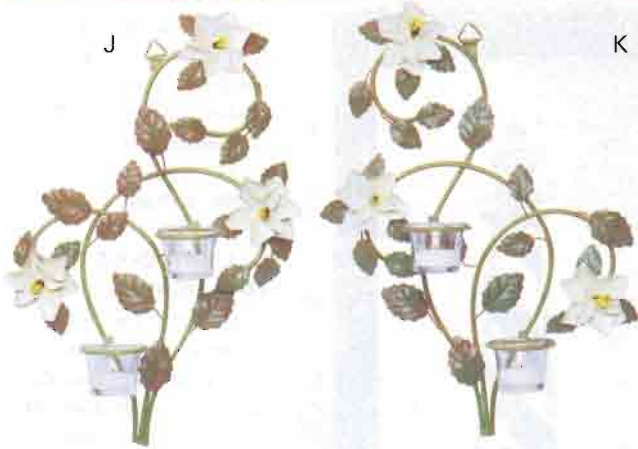

F

G

H

I

J

K

H • FLORAL PLATES WITH ROSE RACK Floral fashioned metal rack brings an organic vibrancy to the lovely decorative plates it holds. For decorative purposes only. 24" x 2 $\frac{1}{2}$ " x 9" high. **35628 Set of 3 \$24.95**