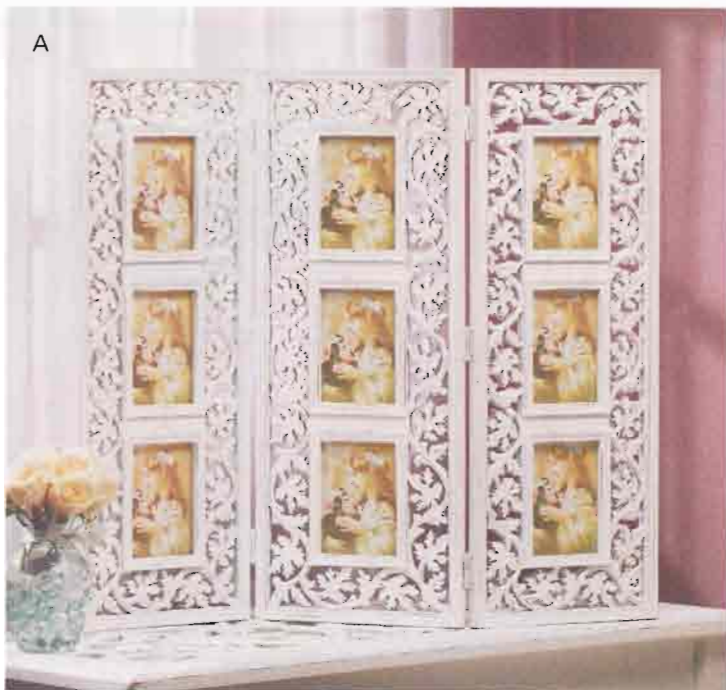

G • BASKET-STYLE PLANT STAND Unique plant shelf features a breezy wire basket to cradle your indoor garden; the shelf below holds more pretty plants, or anything else you please! Distressed white metal. Plants and pots not included. Assembly required. 27½" x 10¼" x 26¾" high. **34263 \$39.95**

J • NEW! WHITE TV STAND A simple yet elegantly designed piece of furniture, this sturdy TV stand fits beautifully in almost any living room or study, while the shelf and cabinet area easily hold and hide every television accessory. Some assembly required. May require additional freight charge. Painted wood. 30" x 15¼" x 22" high. **36673 \$169.95**

K • ROSE WALL PLAQUE Hand-painted in fine detail, this alluring plaque is a subtle, romantic accent for your home. Metal. 13 $\frac{1}{2}$ " x 1" x 24 $\frac{1}{2}$ " high. **35266 \$39.95**

L • PURPLE FLORAL WELCOME SIGN A bouquet of violet flowers welcomes you home with this ornately painted glass welcome sign. Wood frame. 14 $\frac{1}{4}$ " x $\frac{1}{8}$ " x 7 $\frac{1}{8}$ " high. **35293 \$19.95**