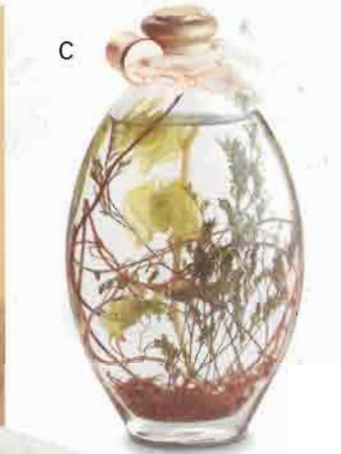

D • LINED NESTING WILLOW BASKETS Finely woven from willow, these handy baskets are suitable for a wide variety of uses. Largest: 21" x 14" x 8" high. **34620 Set of 3 $39.95**