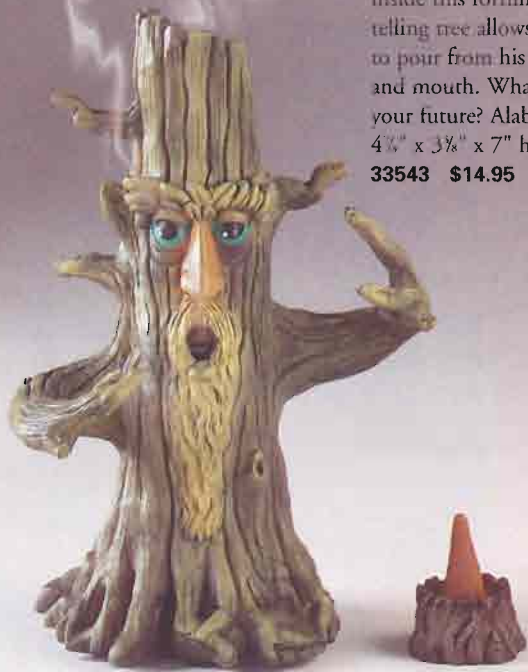

C

D

A • FAIRY MUSHROOM INCENSE BURNER A pixie perches atop her magical mushroom that sends out billows of savory smoke. Alabastrite. 4 1/2" x 4 1/2" x 8 1/2" high. **33075 \$14.95**

C • WIZENED TREE CANDLE HOLDER Wise old Treebeard tells tall tales in the candlelight. A fun, off-beat accent for any room. Alabastrite. 6 1/2" x 6" x 10 1/2" high. **35332 \$14.95**