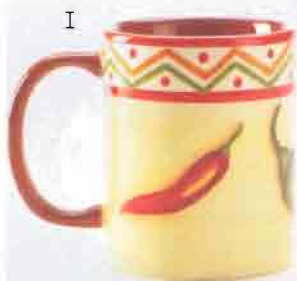

KITCHEN & ENTERTAINING

G • NEW! FIESTA TORTILLA WARMER Your tortillas stay extra toasty in this south-of-the-border style warmer. Microwave and dishwasher safe. Earthenware. 9" x 9" x 3 3/4" high. **36689 $24.95 ▲**

H • NEW! FIESTA SPOON REST A red hot decoration for your stovetop that also saves it from messy spoon splatters. Dishwasher safe. Earthenware. 9 1/2" x 5 1/4" x 1 1/2" high. **36670 $9.95 ▲**

A • NEW! HANGING CHILI BOUQUET Make a spicy statement with this bright, colorful decorative bouquet of hot chiles. Plastic. 3 1/4" x 3 1/4" x 23" high. **36675 $15.95**

B • NEW! SPICY STRIPES PLACEMAT SET These finely woven placemats in hot striped colors give an extra zesty kick to your meals. 100% cotton. 19 1/2" x 13" wide. **36497 Set of 4 $16.95**

C • NEW! ISLAND RED OVAL PLACEMATS Woven straw placemats in festive red are a fun way to protect your table with fun every single day! 11 3/4" x 17 1/4" wide. **36608 Set of 4 $9.95**

D • NEW! SPICY STRIPES NAPKIN SET These fiery southwest stripes add colorful fun to your dinner table. 100% cotton. 17" x 16" wide. **36499 Set of 4 $12.95**

E • NEW! SOUTHWESTERN KITCHEN TOWELS The colors of the Southwest make these kitchen towels a spirited addition to your kitchen. 100% cotton. 20" x 28" wide. **36501 Set of 3 $14.95**

F • NEW! HOT 'N SPICY PLATTER Add some spice to your dish with this vivid red pepper platter. Hand wash only. Stoneware. 15 1/4" x 8 3/4" wide. **36660 $24.95 ▲**

I • NEW! FIESTA MUG Make your morning coffee a fiesta with this spicy hot 12 oz mug! Earthenware. 3 1/2" diameter x 3 3/4" high. **36693 $7.95**