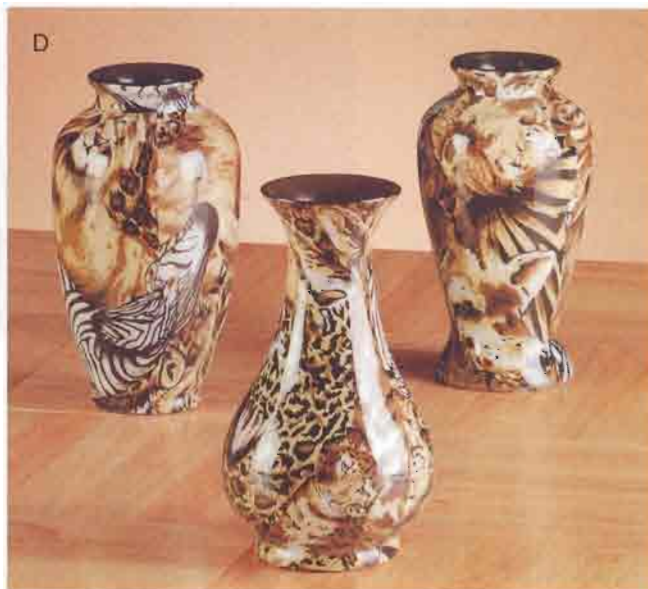

A • SAFARI FRAMED GIRAFFE A humorous giraffe gazes curiously out at the viewer from within this beautiful safari patchwork fabric frame. 9½" x 1½" x 9½" high. **35695 \$17.95**

B • SAFARI FRAMED LION A powerful lion makes a compelling subject for this beautiful safari patchwork fabric frame. 9½" x 1½" x 9½" high. **35694 \$17.95**