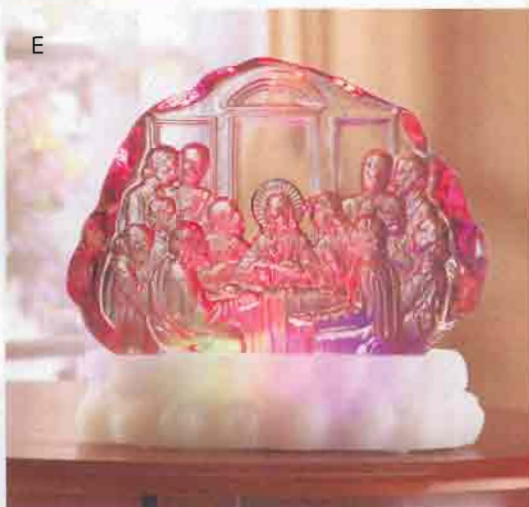

A • NEW! THE HEAVENLY SON Jesus, his gaze beatific and radiant, sits patiently holding two adoring children in his arms. Alabastrite. 4" x 3½" x 6" high. **36300 $16.95**

B • LAST SUPPER CLOCK This beautiful ceramic clock features a renaissance painting of The Last Supper. Uses 1 AA battery (not included). 12" diameter. **35687 $19.95**

C • WALL CROSS WITH WHITE ROSES Adorned with white roses, this antique-finish porcelain wall cross is superbly rendered. 8" x 1¼" x 11½" high. **34907 $12.95**

D • "LAST SUPPER" CANDLEHOLDER This dual candleholder gloriously depicts The Last Supper in an antiqued stone-finish base. Tapers only (not included). 11" x 2¾" x 11" high. **31270 $19.95**
35845 Tall Unscented Taper Candles Set of 12 $11.95

E • NEW! LIGHTED LAST SUPPER The Last Supper, splendidly carved into glass, colorfully lights up in all shades of the rainbow from the light in its alabastrite base. Uses 3 AA batteries (not included). 7¼" x 4" x 6¼" high. **35713 $49.95**

F • "I ASKED JESUS" CANDLE Lovely candle with a delicious vanilla scent and colorful pressed flowers offers a parable of Christ's love. 60% palm oil, 40% paraffin wax. Lead-free wick. 60 hours burning time. 3½" diameter x 5½" high. **30450 $9.95**