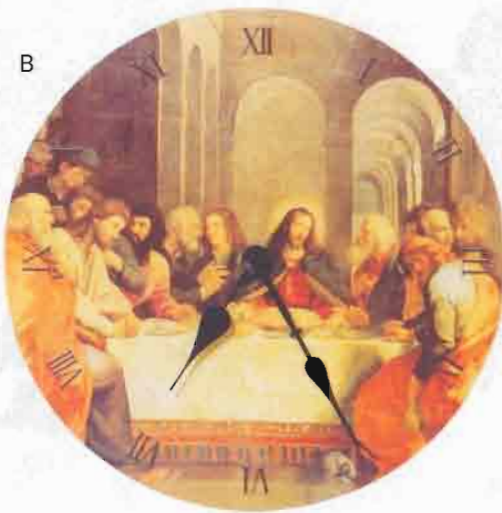

A • NEW! THE HEAVENLY SON Jesus, his gaze beatific and radiant, sits patiently holding two adoring children in his arms. Alabastrite. 4" x 3½" x 6" high. **36300 $16.95**

B • LAST SUPPER CLOCK This beautiful ceramic clock features a renaissance painting of The Last Supper. Uses 1 AA battery (not included). 12" diameter. **35687 $19.95**

C • WALL CROSS WITH WHITE ROSES Adorned with white roses, this antique-finish porcelain wall cross is superbly rendered. 8" x 1¼" x 11½" high. **34907 $12.95**