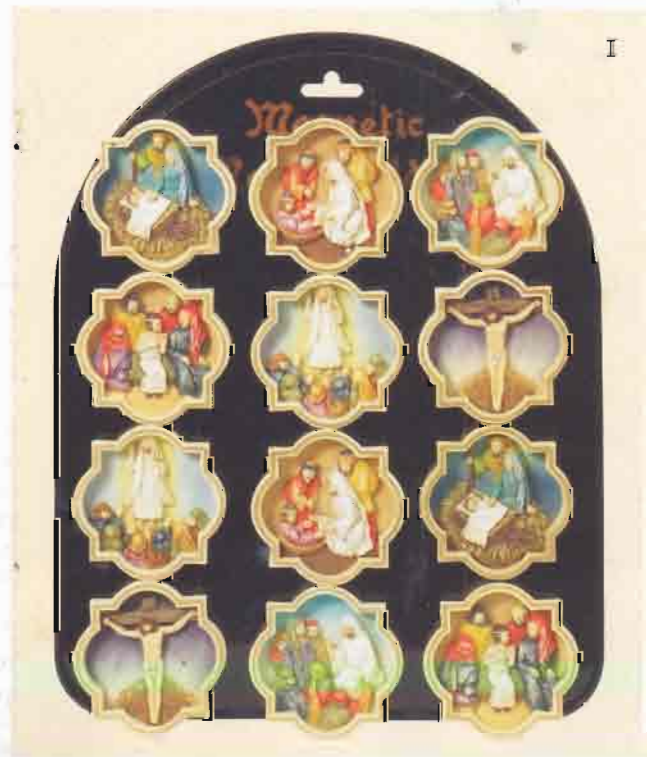

E • GOLD-PLATED CHRISTIAN BOOKMARKS

Four faith-inspiring designs of crosses, angels and more grace these lustrous page holders.

½" x 11" long. **34514**

$2.99 each, sold in a pack of 12

F • BIBLE BOOKMARKS

Remember Jesus as you read with this set of four divine bookmarks, each decorated with a different silver-plated holy symbol.

½" x 11" long. **35534**

$2.99 each, sold in a pack of 4

G • MINI HOLY BIBLE This amazing miniature Bible contains the complete New Testament gospels.

1¼" x ¾" x 1⅝" high. **3758**

$3.99 each, sold in a pack of 12

H • SPIRITUAL WIND CHIMES

This trio of pewter wind chimes with acrylic pendants expresses three distinct spiritual motifs.

2½" diameter x 16¾" long.

34906 Set of 3 **$21.95**

I • LIFE OF JESUS

MAGNETS A different scene from each of six parts of the life of Jesus, from His birth to His death, is painted upon these inspirational magnets.

Alabaster metal panel.

2½" diameter each.

35730 **$2.49** each, sold in a pack of 12, 2 of each scene