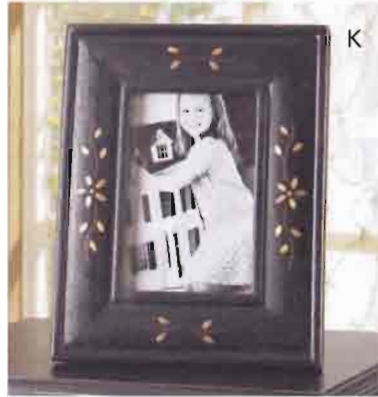

J • SCROLLWORK CANDLE SCONCES Wrought-iron wall sconces feature a hypnotic "twirl" design. Candles not included. Each piece is 7" x 5" x 13" high. **32402 Set of 2 $19.95**
35849 Unscented Candle Balls Set of 6 $6.95