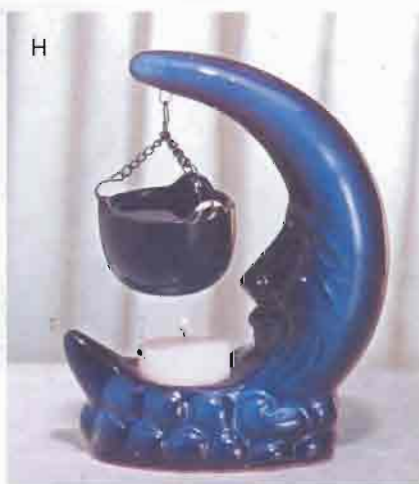

F • CELESTIAL CANDLEHOLDER Everything the heavens have to offer is given to you in this transcendent candleholder, including glass cups. Candles not included. Pewter. 10 1/2" x 3" x 3" high. **34202 Set $19.95**
35847 Unscented Votive Candles Set of 6 $8.95

G • CELESTIAL OIL WARMER SET Flame-ringed shadows of stars and moons dance about the walls when this azure ceramic oil warmer is lit. Includes two bottles of lavender scented oil (10ml each) and six tealights. Tealights only. 8 1/4" x 5 1/2" x 3 1/2" high. **31034 Set $14.95**

I • CHINESE SYMBOL OIL BURNERS Cobalt glass dishes top steel-gray metal cylinders inscribed with the traditional Chinese calligraphy for Love, Joy and Peace. With English translations. Tealights only (not included). 4 1/4" diameter x 5 1/2" high. **32315 Set of 3 $14.95**