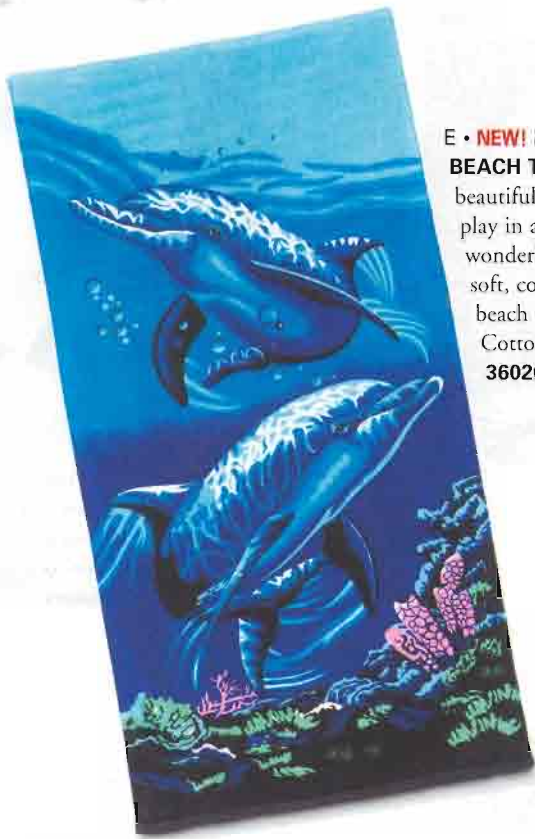

F • NEW! BLUE STRIPED HAMMOCK Treat yourself to the free-swinging comfort that only a hammock can give with this snappy blue striped single-person cotton model. Includes a pillow! May require additional freight charge. 78¼" x 31½" wide. **36669 $59.95**

E • NEW! DOLPHIN BEACH TOWEL Two beautiful dolphins play in an undersea wonderland on this soft, comfortable beach towel. Cotton. 30" x 60". **36020 $14.95**