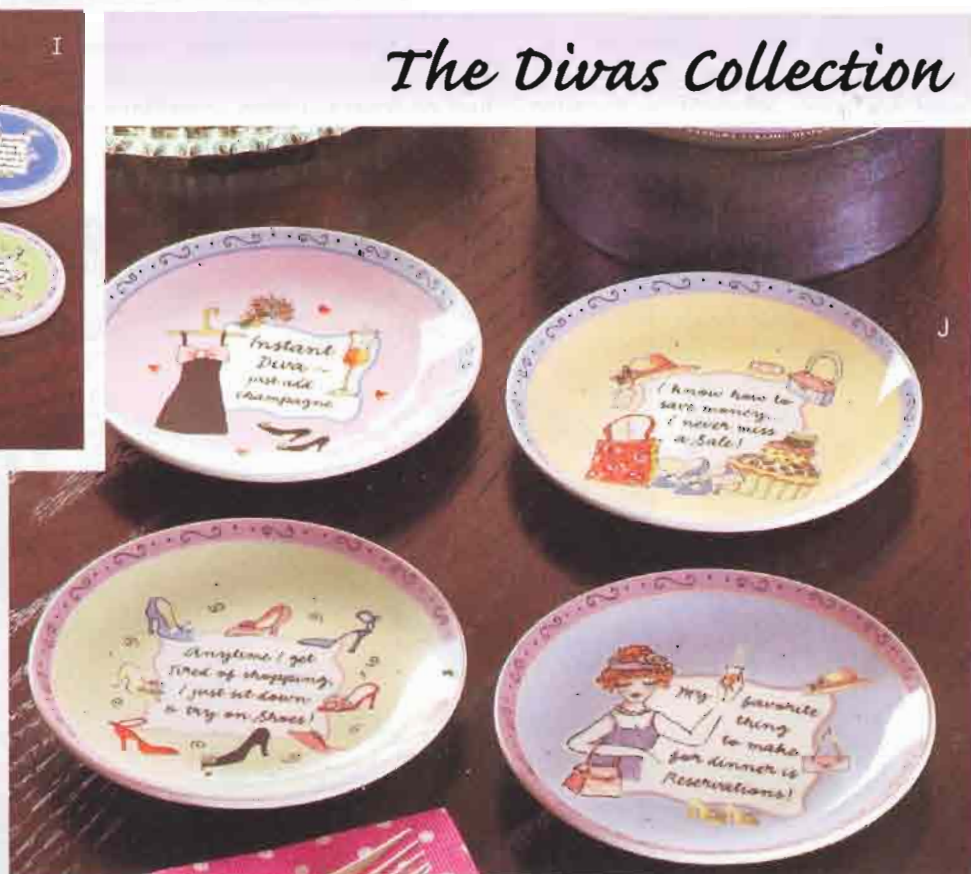

J

The Divas Collection