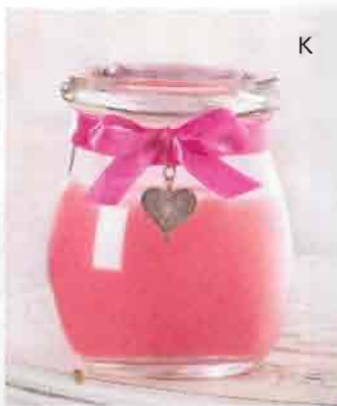

K • NEW! PINK JAR CANDLE WITH

PENDANT Love burns eternal, and this jar candle pays homage to love's enduring strength while bathing the room in a delicious lotus blossom scent. 70 hours burn time. 60% palm oil; 40% paraffin wax. 3½" x 4½" high. **36746 $16.95**

K

L • NEW! "I LOVE U" CANDLE SET Cube candles send the message to your latest flame! The 46-hour burn time ensures many romantic, candlelit memories. 100% paraffin wax. 7" x 2½" x 2½" high. **36744 $9.95**