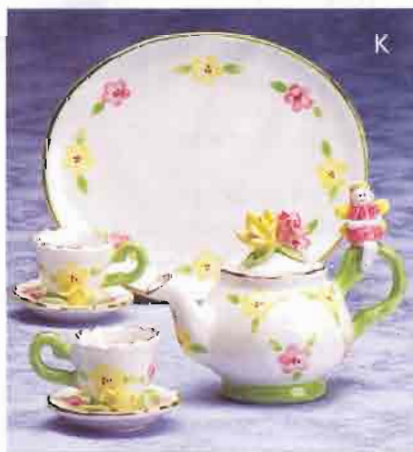

G

H

I

J

K

L

M

G • 10-PIECE TEA SET Divine Madonna and Child grace this adorable doll-sized 10-piece tea set. Porcelain. Tray 6 1/2" diameter, teapot 4 1/2" high. **31526 Set of 10 \$21.95**