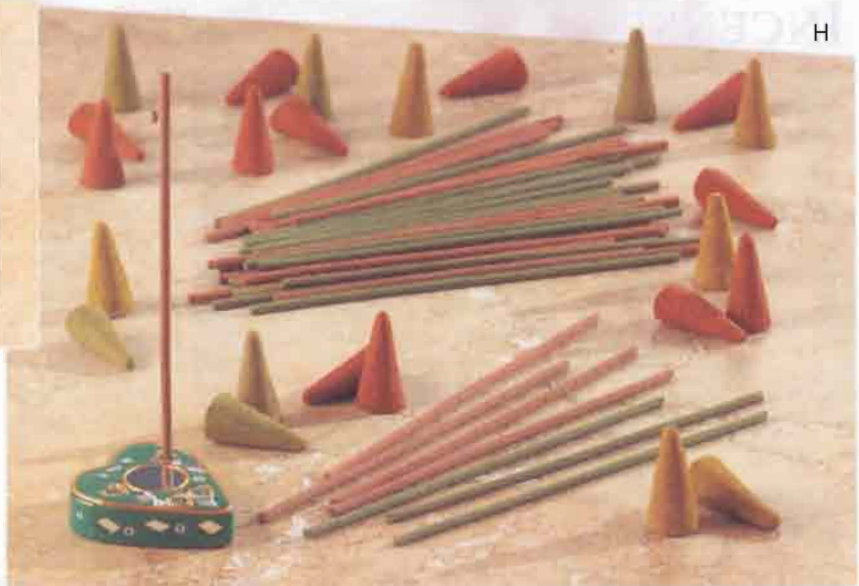

H • NEW! INCENSE GIFT SET Give the gift of aromatherapy, thanks to the pleasing fragrances packed into this generous gift. Features 40 incense sticks and two dozen incense cones. Holder: 9½" x 6" x ¾" high. **36217 $4.95**

I • GIFT INCENSE SET Presented in a satin organza pouch, this complete aromatic gift set includes a scented votive, two lacquered incense burners, 24 cones and 40 sticks in enticing "Magic Dream" and "Forget-Me-Not" scents. Bag: 6" x 9" high. **33523 Set $14.95**

J • NEW! ELEPHANT INCENSE SET A gift from India, where the elephant is revered and incense is an art form. Together, you've got an elegant fragrance set with 30 incense sticks. Elephant holder: 4" x 2" x 2" high. **36225 $4.95**

INCENSE POWDER-GREEN TEA SCENT A romantic way to ignite a lover's heart! Simply choose any one of the appealing fragrances, sprinkle it in a fireproof dish, and strike a match! Creates a seductive aroma and a romantic candlelight glow. Comes in a glass flask with a wood stopper. 35 gms. 2¼" x 2¼" x 5¼" high.

- **K • SPRING SCENT** 34507 $7.95
- **L • GREEN TEA SCENT** 34506 $7.95
- **M • LAVENDER SCENT** 34505 $7.95
- **N • OCEAN SCENT** 34504 $7.95