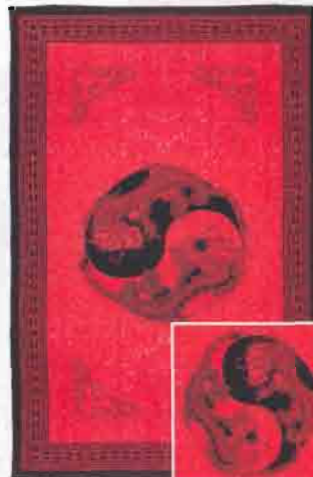

JEWEL-LED LID JAR CANDLE Candle is encased in a colored jar, its ornate silver-plated lid sparkling with warmly colored acrylic "jewels." 9 hour burning time. Lead-free wick. 2½" diameter x 1½" high.

- **G • LAVENDER JEWEL-LED LID JAR CANDLE 35347 $7.95**
- **H • SANDALWOOD JEWEL-LED LID JAR CANDLE 35346 $7.95**
- **I • ROSE JEWEL-LED LID JAR CANDLE 35345 $7.95**

J • ROYAL PURPLE ACCENT PILLOW Give your home furnishings the royal treatment! Deep purple fabric is a rich backdrop for gorgeous gold tassels and trim. 60% lurex, 20% polyester, 20% nylon. Dry clean only. 16" square. **35023 $19.95**

K • ROYAL PURPLE TABLECLOTH Iridescent plum-colored fabric table drape with lustrous gold appointments is a touch of true opulence for your home. 60% lurex, 20% polyester, 20% nylon. Dry clean only. 40" square. **35022 $39.95**

L • BURGUNDY JAPURI-PRINT THROW Japuri print throw brings the intrigue of ancient India to your den! Use as a throw, bedspread, or even a unique window treatment. Finely woven cotton. 72" x 108" long (dimensions may vary slightly). **31468 $21.95**

M • SKELETON PATTERN SHEET This daringly different decoration sends shivers up your spine with skulls and skeletons capering across a midnight-black background. 100% cotton. 72" x 108" long. **34166 $21.95**

N • CELESTIAL PATTERN SHEET Astral patterns in blazing blues, reds and golds decorate this comfy cotton square of sheeting! Generously sized for a variety of uses, this fabulous fabric is equally at home as a spread throw or curtain! 100% cotton. 72" x 108" long. **32462 $21.95**

O • YIN-YANG DRAGON PRINT SHEET Daring and dramatic, two royal dragons coil into each other, bordered all around by a traditional Asian motif. Use as a bedspread throw or a striking window treatment! 100% cotton. 72" x 108" high. **34363 $21.95**