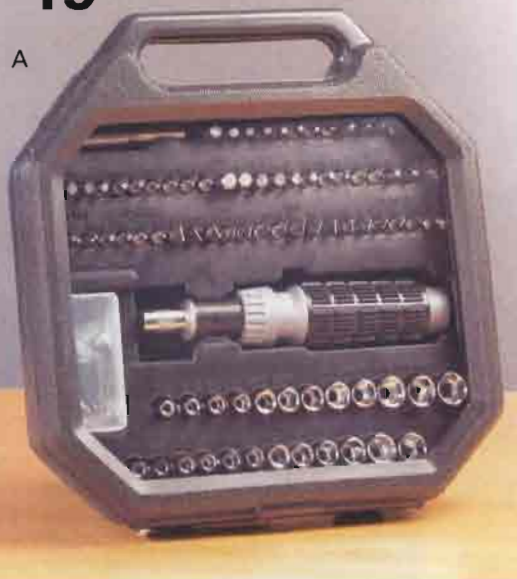

**ONLY
$19⁹⁵**

A