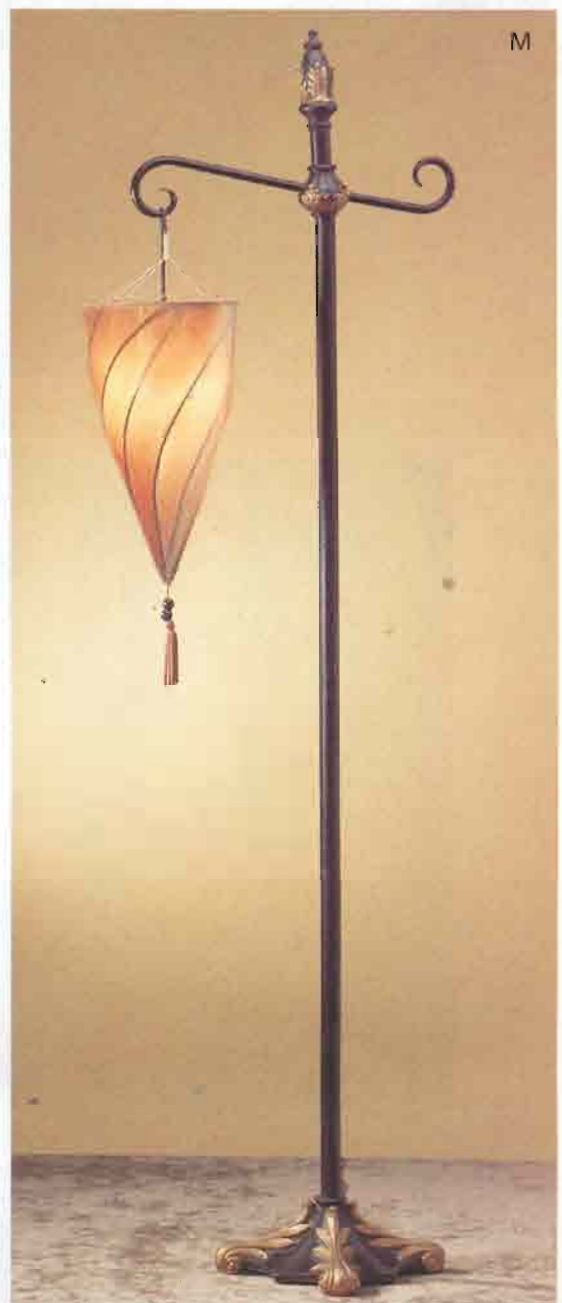

M • SPIRAL HANGING FLOOR LAMP This graceful spiral-shade floor lamp exudes turn-of-the-century grace and style with its unique shade shape. Metal and alabasterite stand. Polyester fabric. UL Recognized. Max. 60 watt bulb (not included). Some assembly required. 19" x 11½" x 61" high. **34891 $99.95**

N • NEW! DVD HOLDER Update your décor with this stylish pedestal that acts as both a plant stand and useful DVD storage cabinet. Distressed black painted wood. 9¾" square x 25" high. **36648 $59.95**