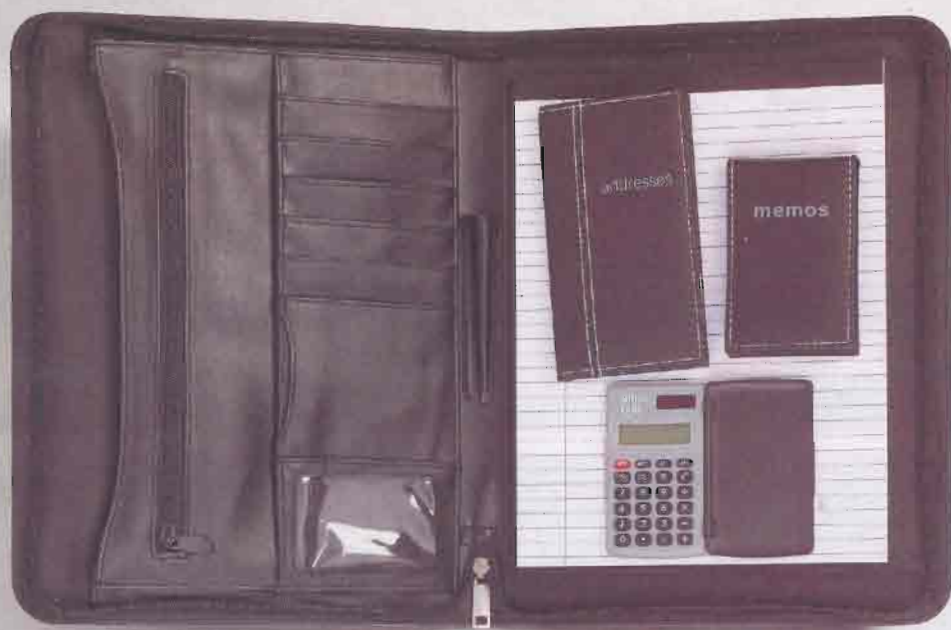

Alabastrite. 8 3/8" x 8 3/8" x 1 1/4" high.

31351 Set \$49.95

FOR THE MAN OF THE HOUSE

ONLY \$19⁹⁵

A

A • NEW! PORTABLE OFFICE PACK

This deluxe folio is the perfect way to stay on top of office work— even when you're not in the office. Includes expandable file folder, multi-sized storage sleeves, lined notepad, calculator, memo pad and much more! 10 $\frac{3}{4}$ " x 1 $\frac{1}{4}$ " x 13 $\frac{1}{2}$ " high. **36428 \$19.95**