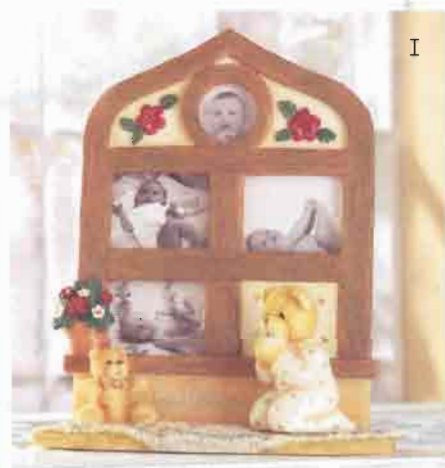

I • NEW! PRAYING BEARS PHOTO FRAME Two adorable teddies in their country cottage kneel faithfully in prayer before five of your favorite photos. Alabastrite. 7 1/4" x 8 1/2" x 2 7/8" high. **36345 $14.95**

J • NEW! BABY ANGEL PHOTO FRAME A precious baby angel plays in fluffy cloud-laden blue skies as stars delightfully twinkle. Holds one 4" x 3" photo. Alabastrite. 7 1/4" x 1/2" x 6" high. **36286 $9.95**