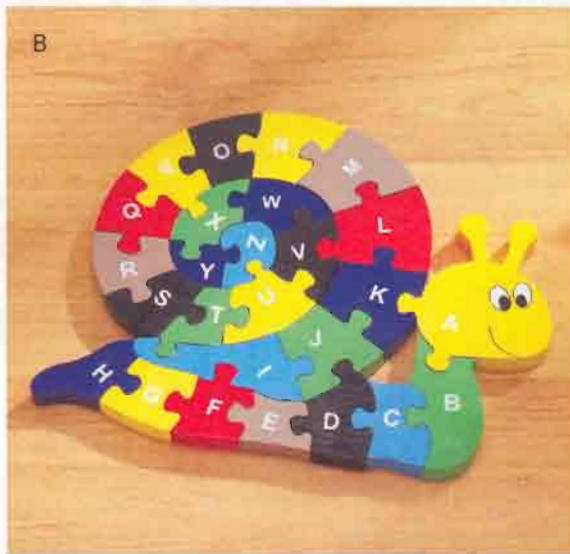

O

FOR THE LITTLE ONES

A • NEW! HELICOPTER TOY A brightly painted, carved wood helicopter in fun, bubbly shapes gets little pilots high on imagination! Not recommended for children under 3 years. 11½" x 3¾" x 3¾" high. **36349 \$9.95**