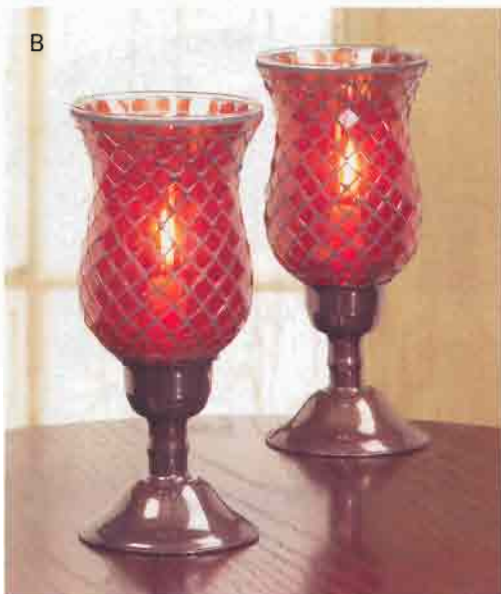

A • HURRICANE LAMP CANDLE SCONCE Stylish carved wood hurricane lamp wall sconce imparts an island flavor indoors or out! Carved leaf details embellish the base; the graceful glass globe shelters a slender taper candle. Uses taper candles.

4½" x 6¾" x 14½" high.
34007 $29.95
35845 10" Unscented Taper Candles Set of 12 $11.95
35846 6½" Unscented Taper Candles Set of 12 $5.95

ARTWORK IN AMBER MOSAIC A descending swirl of deep amber spirals in the warm, soothing tones of a sunset

when lit from within by a candle, or by natural ambient light. A subtle yet distinctive statement, in styles that suit virtually any room.

B • AMBER MOSAIC CANDLEHOLDERS Glass. 4½" x 4½" x 9½" high. **35621 Pair $24.95**

35845 10" Unscented Taper Candles Set of 12 $11.95
35846 6½" Unscented Taper Candles Set of 12 $5.95

C • AMBER MOSAIC LAMP UL recognized. Max. 60 watt bulb (not included). Glass. 4½" x 4½" x 11" high. **35622 $29.95**

D • AMBER MOSAIC GLASS COMPOTE For decorative purposes only. 9½" x 9½" x 6½" high. **35620 $19.95**

E • TALL AMBER MOSAIC CANDLEHOLDER Glass. 5" x 5" x 13" high. **35623 $19.95**
35845 10" Unscented Taper Candles Set of 12 $11.95
35846 6½" Unscented Taper Candles Set of 12 $5.95