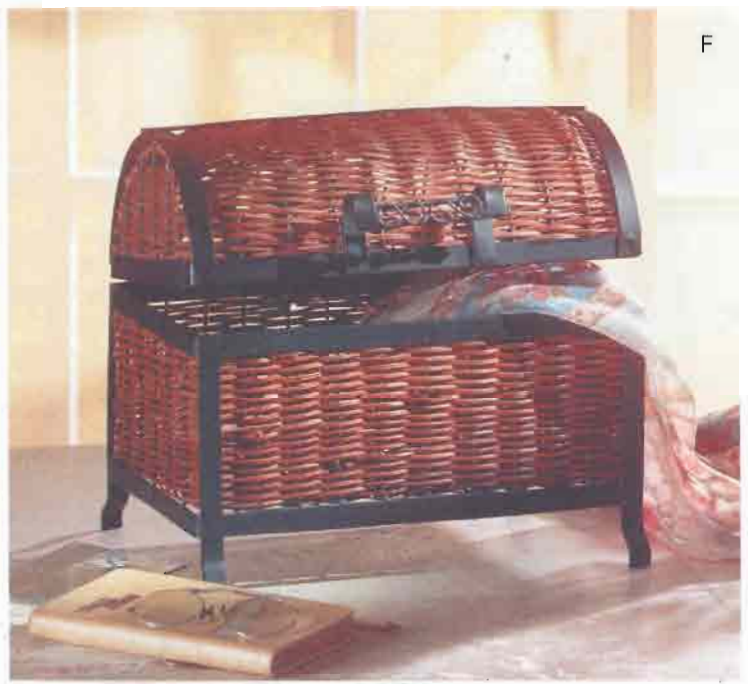

E

F

G

E • CORNER PLANT STAND Antiqued faux-verdigris plant stand is designed to fit into any corner; three shelves provide ample room for plants or display items. Metal. Assembly required. Each shelf is 12½" across, 9" deep; overall item is 30¼" high. **27128 $29.95**

F • RATTAN TREASURE CHEST This handsome basketweave chest is generously sized to keep a variety of items organized; dome-top lid and matte black metal frame are stylish touches. 12" x 5½" x 10¾" high. **27138 $39.95**

G • IVY-DESIGN STAIRCASE PLANT STAND Airy strands of ivy grace this staircase style plant stand. Six shelves place plants at graduating heights, creating a dramatic display of greenery! Metal. Assembly required. 22½" x 22½" x 38½" high. **34764 $49.95**