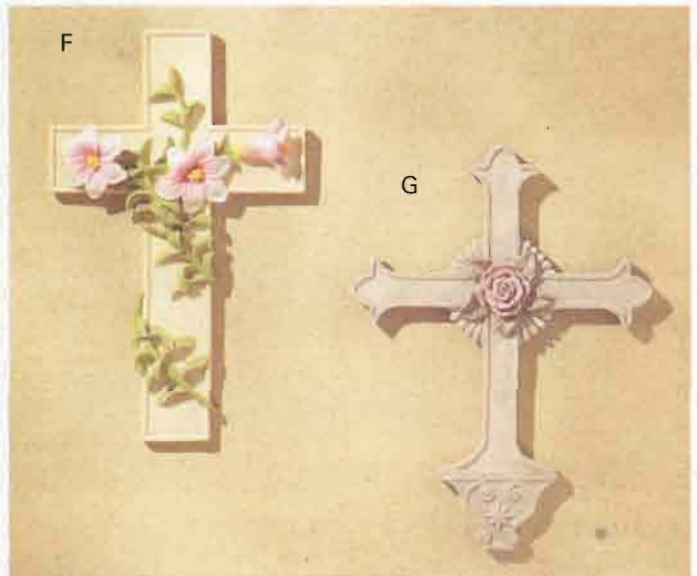

A • LIFE OF JESUS WALL PLAQUE This stunning cross-shaped wall plaque depicts the spiritual journey of Christ. Alabastrite with antique finish and gold plating. 9½" x 1½" x 12" high. **34796 $19.95**

B • ANTIQUED CELTIC CROSS This beautifully carved Celtic cross is rendered in an ornate antique faux-verdigris finish. Alabastrite. 12" x ¾" x 17½" high. **34120 $19.95**

C • CLASSIC RUSTIC WALL CROSS Rough-hewn carvings and an antique finish make this cross a striking pastoral wall ornament. Alabastrite. 8½" x ¾" x 15½" high. **33603 $14.95**

D • GRAPEVINE MOTIF WALL CROSS Ornate wall cross adorned with grapevines is complimented by an illustrative quote from John 15:5. Alabastrite. 8½" x 1" x 12½" high. **34176 $14.95**

E • RENAISSANCE WALL CROSS This wall cross, with its lovely fleur-de-lis and circle of amber accents at the center, looks as if it were carved from ivory. Alabastrite. 11½" x ¾" x 16¼" high. **34171 $14.95**

F • FLORAL MOTIF CROSS The lovely addition of a vine of pink flowers adds a bit of color to this stone-finished cross. Alabastrite. 7¼" x 1¼" x 12½" high. **33569 $10.95**

G • GOTHIC WALL CROSS A rose centerpiece highlights this Gothic stone-finished wall cross. Alabastrite. 9½" x 6" x 12½" high. **32006 $9.95**

H • LUMINOUS JESUS ON THE CROSS This clear acrylic Crucifix depicts Jesus glowing in multi-colors and light. Uses 3 AAA batteries (not included). Alabastrite. 6½" x 4½" x 12½" high. **34058 $39.95**