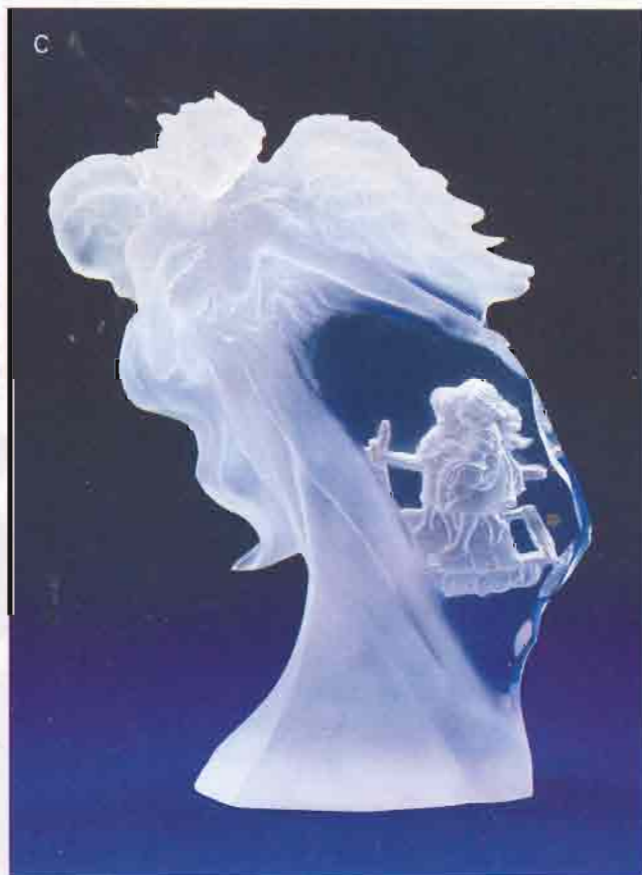

A • ELEGANT DANCER A graceful arabesque is captured in this exquisite frosted sculpture. Alabastrite. 11 $\frac{1}{2}$ " x 5" x 24" high. **27206 \$124.95**

B • ELEPHANT ORB A trio of powerful frosted elephants raises a magnificent clear glass orb. Alabastrite. 4 $\frac{1}{2}$ " x 4 $\frac{1}{2}$ " x 5 $\frac{1}{2}$ " high. **30350 \$19.95**