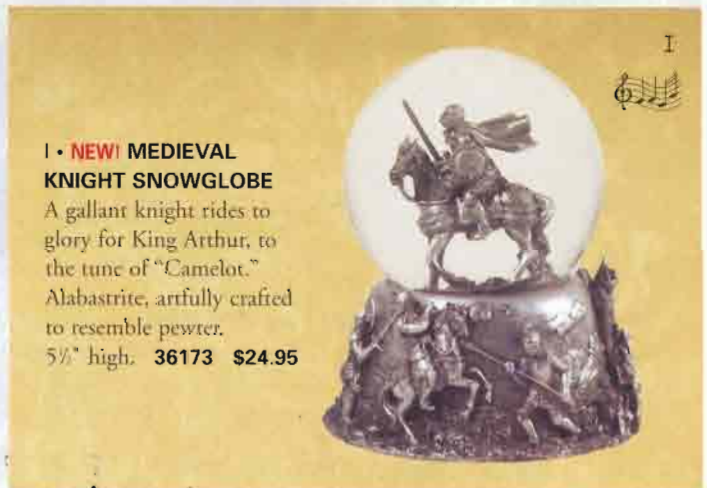

I

I • NEW! MEDIEVAL KNIGHT SNOWGLOBE

A gallant knight rides to glory for King Arthur, to the tune of "Camelot." Alabastrite, artfully crafted to resemble pewter. 5½" high. **36173 $24.95**