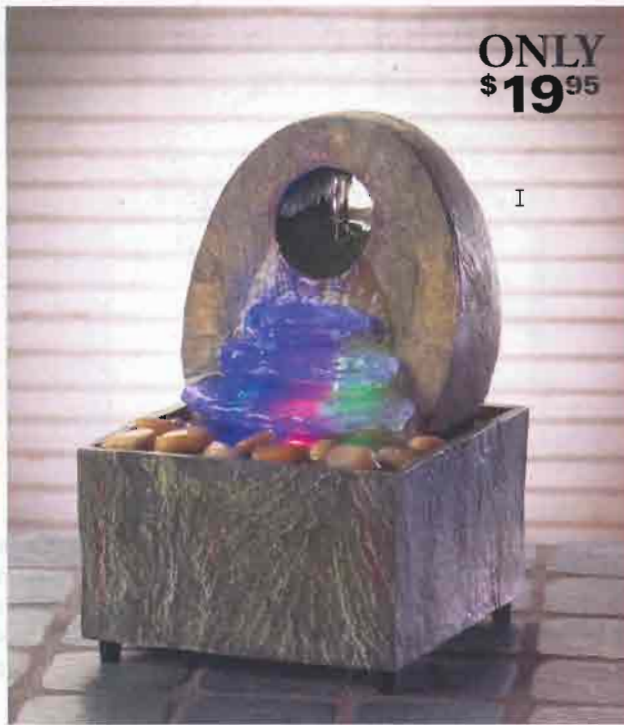

ONLY
$19.95

I