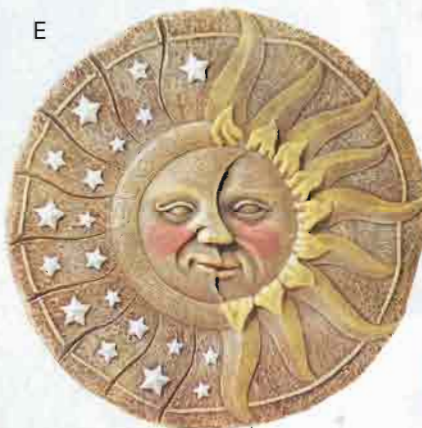

B • "LOVE" WINDCHIME Miniature cherubim and sweet sentiments abound in this pretty "Love" heart wind chime! Alabastrite. 3" x 2 1/2" x 12" long. **32281 $9.95**