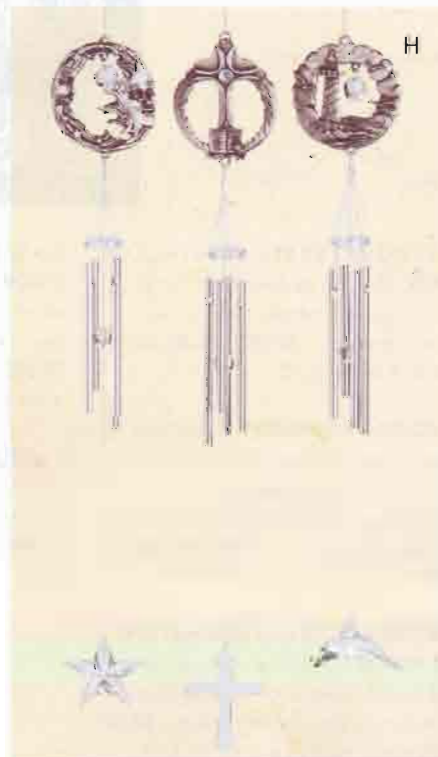

H • SPIRITUAL WIND CHIMES

This trio of pewter wind chimes with acrylic pendants expresses three distinct spiritual motifs.

2½" diameter x 16¾" long.

34906 Set of 3 **\$21.95**

I • LIFE OF JESUS

MAGNETS A different scene from each of six parts of the life of Jesus, from His birth to His death, is painted upon these inspirational magnets.