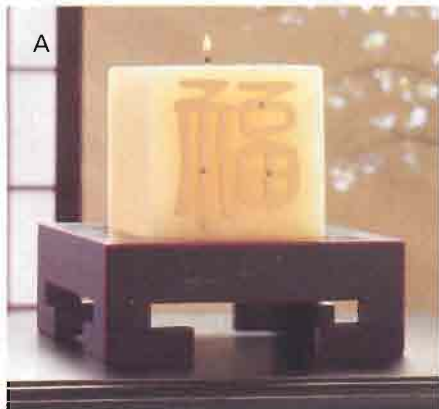

FAR EASTERN TREASURES

A