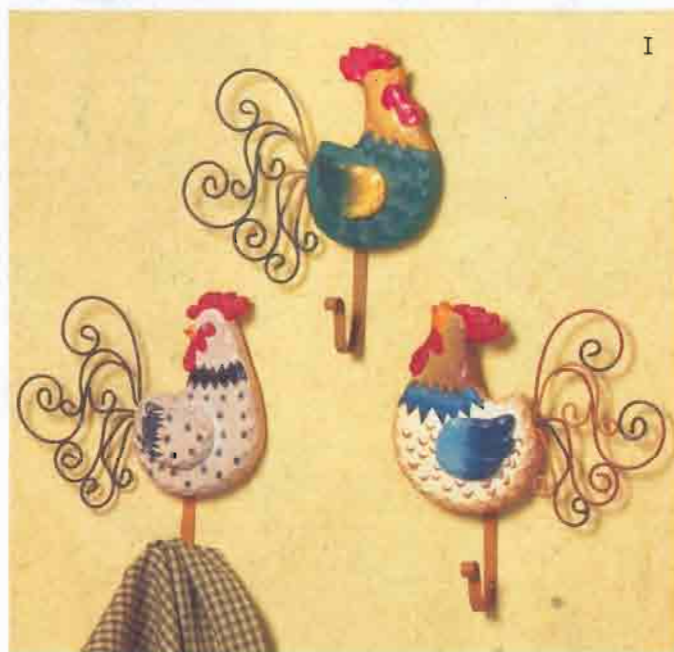

H • ROOSTER "WELCOME" SIGN Crown your entry with this lovely sign to let your guests know they're welcome in your pastoral palace. Wood. 14¼" x ¾" x 16¼" high. **34105 \$14.95**

I • ROOSTER WALL HOOKS Captivating rooster designs boast intricately detailed wrought metal tails that lend a touch of whimsy to these light hearted coat hangers. Alabastrite and metal. 7½" x 1" x 7¾" high. **33775 Set of 3 \$14.95**