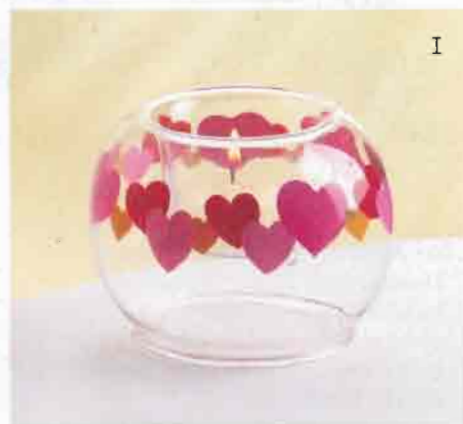

E

F

H

I

J

A • NEW! LADY'S JEWELRY BOX

A treasured keepsake for the sophisticated lady, this gorgeous jewelry box is created in a fine walnut finish with classic, curved drawers, a lift-top mirrored lid, and velvet-lined compartments on a curved, beveled base. Wood. 9 1/4" x 5 1/2" x 5 1/2" high. **36674 \$49.95**