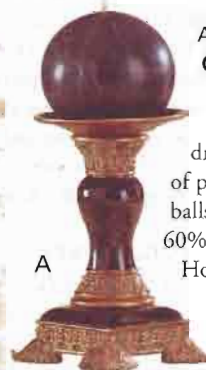

A

A • MARBLEIZED CANDLEHOLDER AND CANDLE

Globe candle rests securely on its matching gold-accented base. A dramatic decoration with the look of polished black marble! Uses candle balls. Alabastrite. Lead-free wick. 60% palm oil, 40% paraffin wax. Holder: 3 3/8" x 3 3/8" x 8 1/4" high. **34590 $12.95**

B • NEW! FRENCH COLONIAL WALL MIRROR

The warm amber shades of genuine polished bone tiles line this distinctive wall mirror in the luxurious style of the French Colonists. Metal with bone inlay frame. 18" x 1/4" x 24" high. **36167 $99.95**

C • SAFARI SHADE LAMP Lush fringes and "leopard print" decorate a delightfully different lamp. Perfect for furnishing your jungle nest! UL Recognized. Polyester shade, alabastrite base. For use with 60 watt bulb (not included). 11" x 11" x 30" high. **34847 $59.95**

D • NEW! BLACK TWO DRAWER TABLE This simple yet elegant two drawer table is finished with a black stain that allows the beauty of the pine wood to show through. May require additional freight charge. 15 1/4" x 11 3/8" x 27 1/2" high. **36643 $99.95**